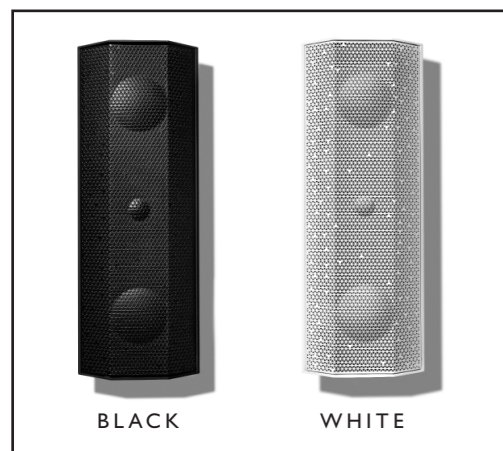

### ACTIVE SURFACE MOUNT SPEAKER

The iO1 speaker can be used indoors and outdoors with 6 different orientations. Connect to the speakers wirelessly or via a data cable. With a powerful amplifier and connectivity all built in, this active surface mount speaker delivers audio quality and installation convenience.