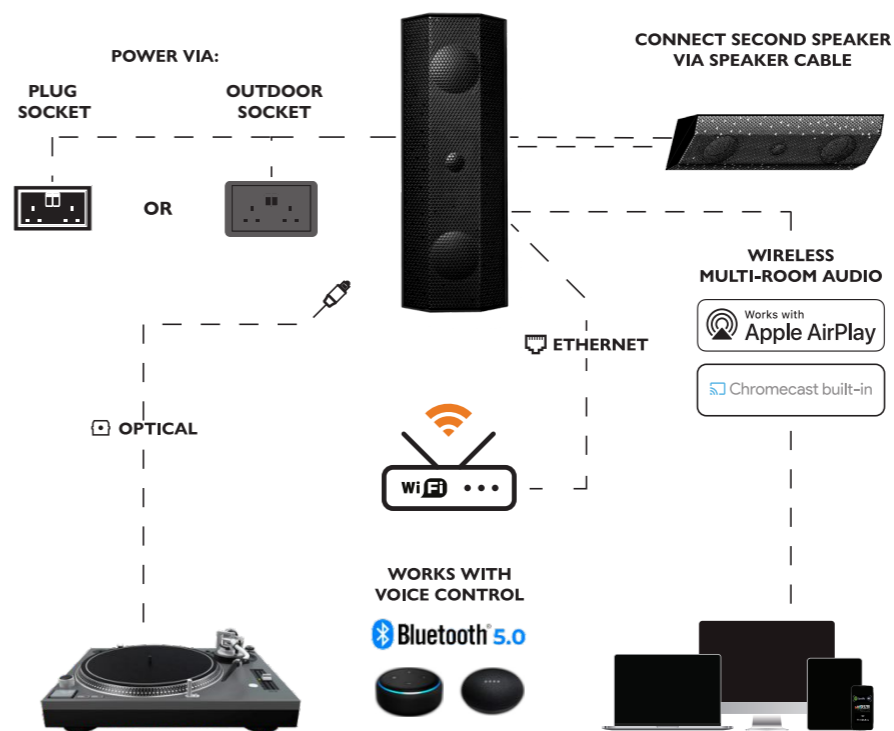

ALL-IN-ONE SYSTEM. JUST ADD POWER.

ONE SPEAKER. SIX WAYS.

- ON WALL
- PENDANT
- IN CORNER
- COUNTER TOP
- GROUND SPIKE
- ON CORNER

Ground Spike and Pendant mounting kit sold separately.

Features

- **Place Anywhere**
  Mount 6 different ways to suit your install requirement
- **All-In-One Solution**
  Amplifier and Wi-Fi all built-in, just add power
- **Easy Connection**
  Connect to plug socket or existing light circuit or any power source available 230V or 110V supply

- **Built-in AirPlay 2 and Google Chromecast**
  Stream music directly from your Smart Phone / Tablet using Bluetooth or control multiple rooms at the same time

- **Multi-room Audio**
  Connect multiple iO1's and Lithe Audio Ceiling Speakers for a whole home, indoor and outdoor audio experience

- **Outdoor Rated to Impressive IP66**
  Weather Resistant IP66 rated protection is extremely waterproof, impenetrable by weather; high pressure jets of water and even a non-sustained total soaking

- **Dynamic Sound**
  Fully Adjustable EQ via Lithe App to deliver fine tuned optimal sound

- **Choice of Connectivity**
  Wireless and Wired Connections to use with any streaming service or cabled equipment

Accessories available

- 06851 Power Extension Lead 5m
- 06850 16AWG Speaker Cable 7m
- 06840 IO1 Garden Spike Black (single)
- 06841 IO1 Garden Spike White (single)
- 06852 IO1 Eyelet kit (Single)

Speaker Spec

- Dimensions: (H X W X D) 465 X 170 X 100mm
- Power Input Supply: 100 - 240V, 50/60Hz / 2.5A
- Colour: Black Matt and White
- Woofer: 2 x 3" Waterproof (IP66) Coated Paper Cone
- Tweeter: 0.75" Waterproof (IP66) Coated Silk Dome
- Aluminium Front Grille
- 16 AWG Tin Coated Copper Cable
- 2 Year Warranty

Audio Spec

- RMS Power: 100W RMS (2x 50W)
- Frequency Response 55Hz - 50KHz (+/- 3dB)
- Impedance: 4 Ohms nominal (8 Ω)
- Sound Quality THD+N 0.009%, 20Hz - 22kHz (+/- 3dB)
- Sensitivity (1W/1m): 82dB
- Line In Analog (Optical), auto-detecting
- Type: Class D (Digital)
- Audio Compression: 192kHz / 24 bits

What's in the box

- IO1 Surface Mount Speaker
- Power Supply
- Mounting Bracket
- Instruction Manual

Connectivity

- Wi-Fi certified 2.4GHz / 5GHz (802.11a/b/g/n/ac) (if using outdoor we recommend to use an outdoor access point)
- 10/100 Ethernet Ports (In/Out) (For hardwire connection)
- Apple AirPlay 2 and Google Chromecast built-in certified
- Spotify HiFi certified
- Bluetooth 5.0
- Optical
- Works with OK Google
- Drivers for smart home systems
- Passive speaker output
- WiFi (Internet Radio)

(Connectivity to speaker: Compression Gasket with Clamping Bracket)

SKU Codes

- 06800 IO1 WiFi Speaker (Single) - Black
- 06801 IO1 WiFi Speaker (Single) - White
- 06810 IO1 WiFi Speaker (Pair) - Black
- 06811 IO1 WiFi Speaker (Pair) - White
- 06820 IO1 Passive Speaker (Single) - Black
- 06821 IO1 Passive Speaker (Pair) - Black
- 06830 IO1 Passive Speaker (Single) - White
- 06831 IO1 Passive Speaker (Pair) - White

LITHEAUDIO