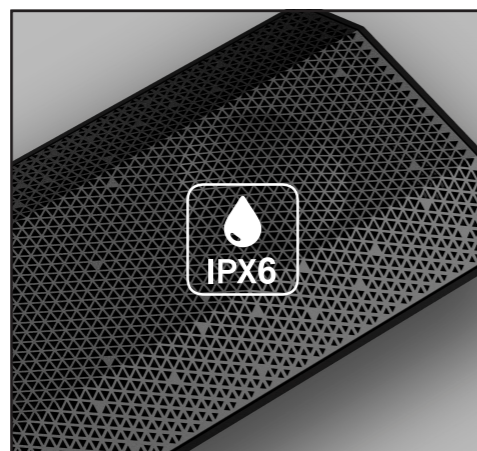

### ACTIVE SURFACE MOUNT SPEAKER

The iO1 speaker can be used indoors and outdoors with 6 different orientations. Connect to the speakers wirelessly or via a data cable. With a powerful amplifier and connectivity all built in, this active surface mount speaker delivers audio quality and installation convenience.

#### Speaker Spec

- Dimensions: (H X W X D) 465 X 170 X 100mm
- Power Input Supply: 100 - 240V, 50/60Hz / 2.5A
- Colour: Black Matt and White
- Woofer: 2 x 3" Waterproof (IP66) Coated Paper Cone
- Tweeter: 0.75" Waterproof (IP66) Coated Silk Dome
- Aluminium Front Grille
- 16 AWG Tin Coated Copper Cable
- 2 Year Warranty