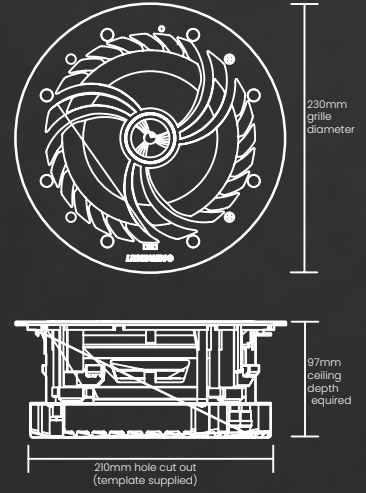

SPECIFICATIONS / FEATURES

DIMENSIONS

CONNECT POWER VIA THE LIGHTING CIRCUIT
OR
SIMPLY PLUG IN

CONNECT SECOND SPEAKER WITH SPEAKER CABLE

MULTIROOM UP TO 30 WIRELESS SPEAKERS

INTEGRATES WITH SMART HOME SYSTEMS
Control4 FIBARO LOXONE

HARDWIRE ANY DEVICE VIA THE RCA INPUT

WIRELESSLY CONNECT ANY WI-FI DEVICE

STREAM FROM A NAS DRIVE

WORKS WITH IOS, ANDROID & WINDOWS

AR

OPEN YOUR PHONE CAMERA & SCAN THE QR CODE FOR AUGMENTED REALITY

IOS 13+ iPADOS 13+ or Android with ARCore 1.9+ required

Features

- **Multi-Room Audio**
  Seamlessly stream high quality audio from your phone
- **All-In-One System**
  Amplifier & comprehensive connectivity options all built-in, just add power from your lighting circuit or simply plug in to socket
- **Stream Via AirPlay 2, Chromecast or Bluetooth**
  Stream music directly from your Smart Phone / Tablet using Bluetooth or control multiple rooms at the same time with AirPlay 2 and Chromecast.
- **Amplifier Built-In**
  Powerful 60W RMS Class D amplifier
- **RCA Input**
  Hardwire a turntable, PC or your old iPod
- **Lite Audio App**
  Rename, zone and adjust speakers in our intuitive app on Android and IOS
- **High Quality Audio**
  Delivering superb sound quality with pin sharp clarity

Speaker Spec

- Sound Quality THD+N<0.009%, 65Hz-20kHz (+/- 3dB)
- RMS Power: 60W RMS
- Impedance: 8 Ohms nominal
- Sensitivity (1W/1m): 90dB
- Digital Class D Amplifier
- Audio Sample Rate: 8Khz
- Woofer: 6.5" Woven Glass Fiber cone / Polypropylene Cone (IP44)
- Tweeter: 0.75" Titanium Cone
- Transformer Output Supply : DC24V / 2.5A
- IP rating: IP44 (Bathroom models only)
- Operating Temperature 0° to 40° C (32° to 104° F)
- Storage Temperature -20° to 70° C (4° to 158° F)

Connectivity

- App control via IOS or Android, full control with easy drag and drop zoning
- Access digital music storage using NAS drive (Networked Hard Drive).
- Connect to existing WiFi 2.4Ghz
- Apple AirPlay 2 certified
- Chromecast built-in
- Bluetooth
- Works with Ok Google
- DLNA/uPnP connections
- Line in (RCA input)
- WiFi Certified 2.4Ghz (802.11b/g/n)

What's in the box

- WiFi Ceiling Speaker
- Power Supply
- Cutting template
- Instruction manual

AudioVolt

www.audiovolt.co.uk

Dedicated expert **TECHNICAL SUPPORT** before & after your purchase

Purchase from us and receive a **FREE EXTENDED 3rd YEAR WARRANTY**