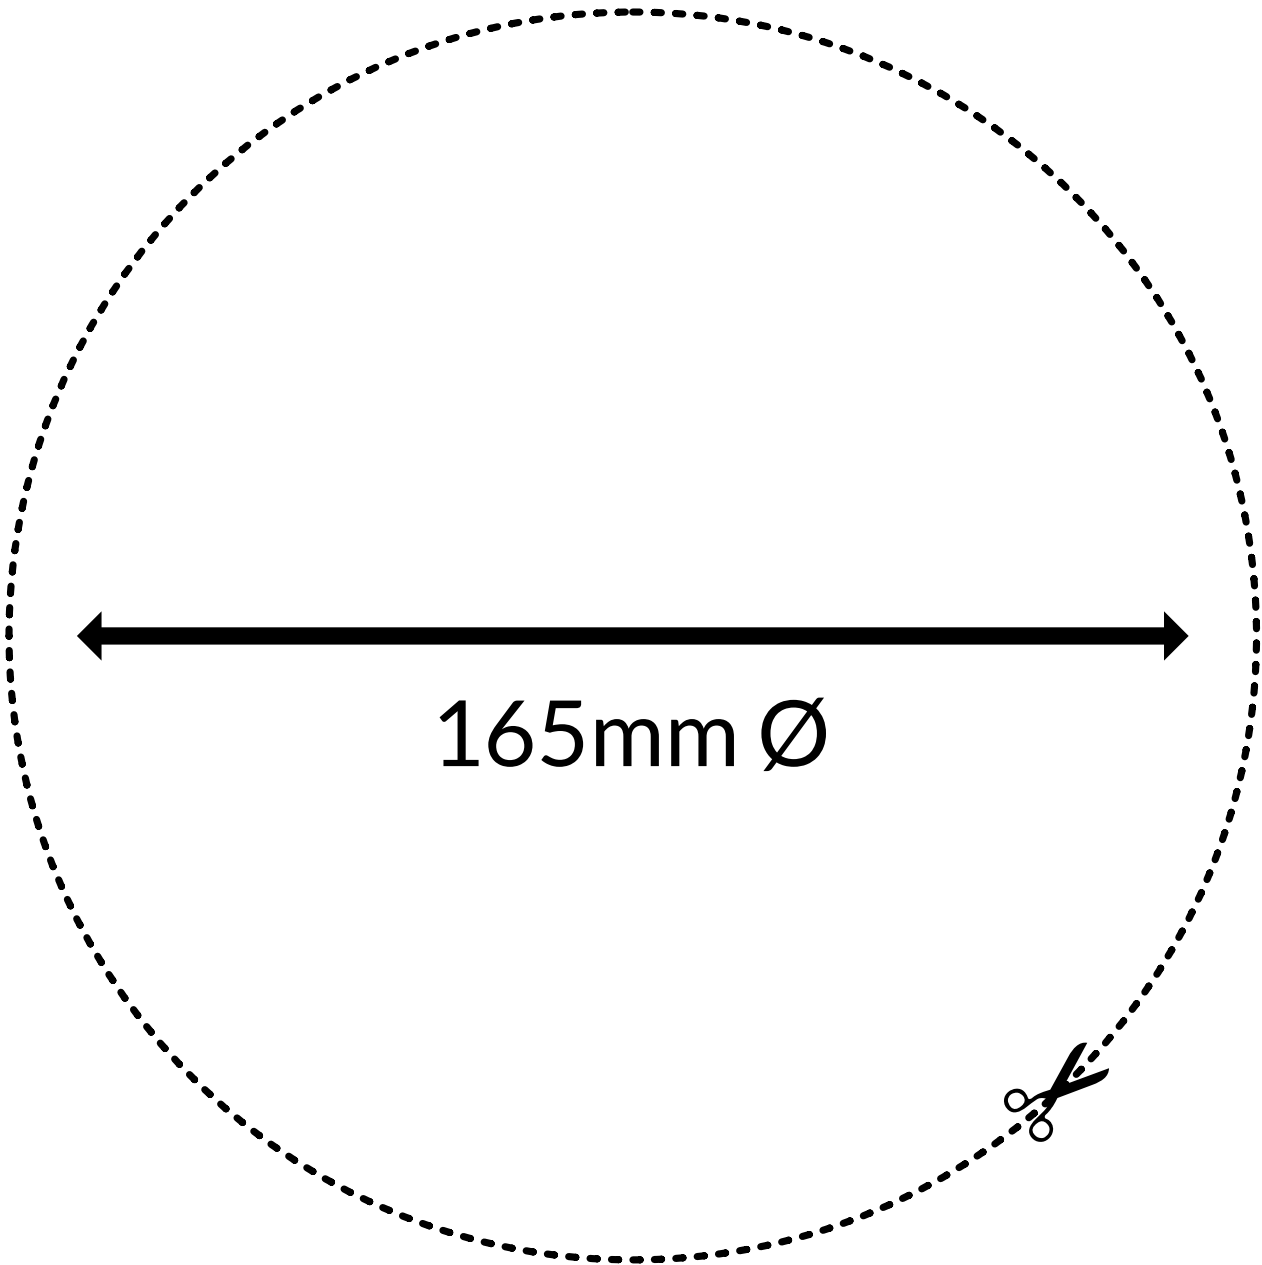

BOSCH

Bosch LHM0606/10 Ceiling
Speaker Cutout Template