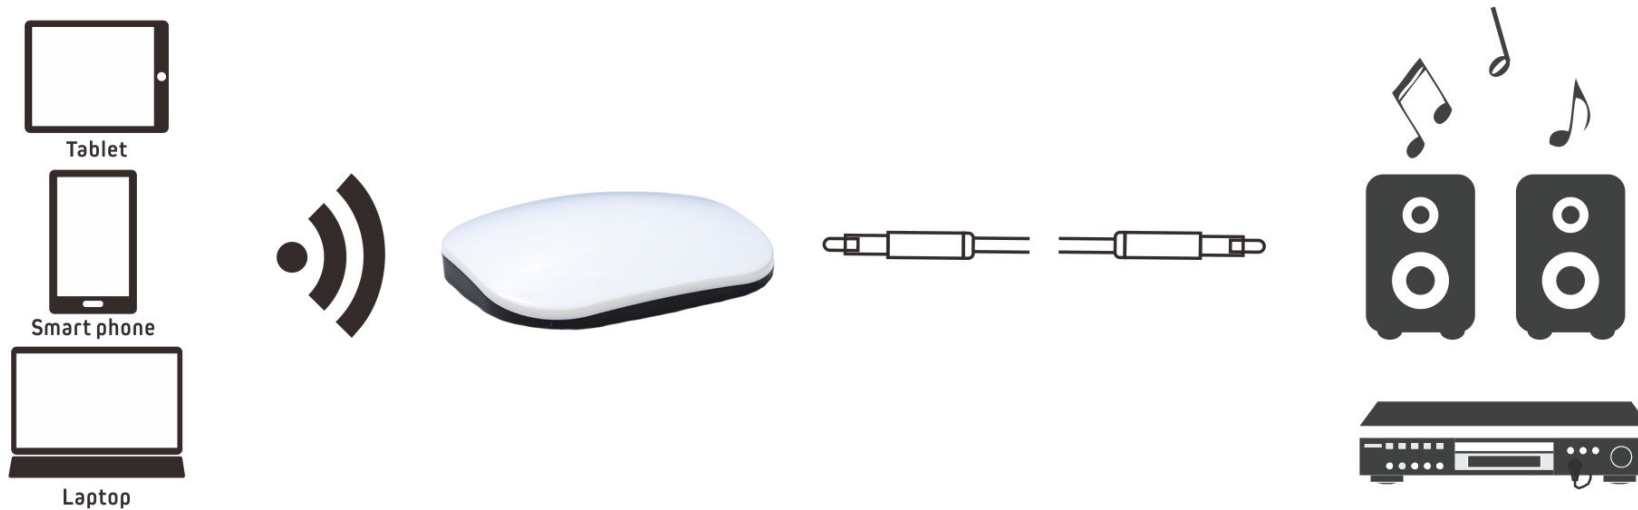

Wi-Fi Music Streaming Receiver

B400WF

Getting Started

What is a Wi-Fi Streaming Receiver?

A smart device that plugs into your speakers allowing music to be streamed across Wi-Fi. Converting your traditional speakers into a wireless streaming music system

Internet Radio

Free SmartSonix APP

Airplay Function

DLNA Function

Easy to set up

Once set up, you can use your phone, tablet or laptop to send music to speakers in your house

Download the free APP

Smart Sonix

Control your music in one APP

Install the app on your device and control different songs in the different rooms, or the same track in every room

Indicator Light

3.5mm Out

3.5mm In

WPS Button

RJ45

Micro-USB

B400WF

App Control	Compatible with Android & iOS
Wi-Fi Connection	Airplay, DLNA, WiFi Direct (Miracast)
Streaming	Spotify, Qplay, Deezer, Melon, TuneIn, iHeartRadio, etc.
Local Music	Streaming music directly from phone or NAS (Network Attached Storage)
Multi-Room Playing	8-12 speakers can be combined to the same zone and play the same music
Wi-Fi Standard	IEEE802.11b, IEEE802.11g, IEEE802.11n Standard
Audio Format	MP3/WMA/AAC/AAC+/ALAC/FLAC/APE/WAV, etc.
Input	1 x analog audio input, 1 x RJ45 (broadband connection)
Output	1 x analog audio output
Power Input	Micro-USB 5V
Dimensions	116 x 95 x 22mm
Colour	White