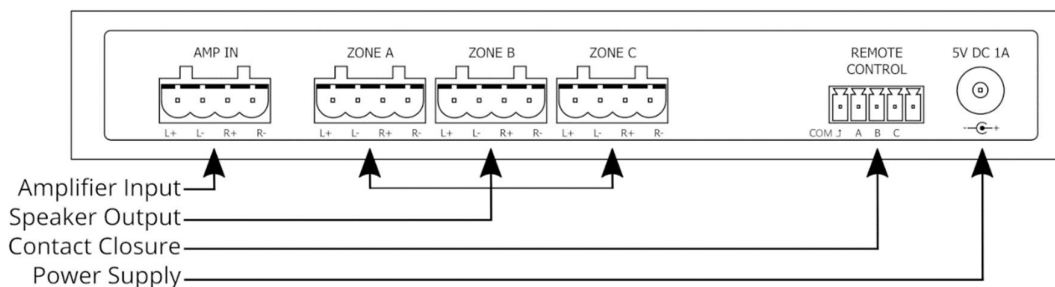

### 3 WAY SMART SPEAKER SWITCH

Connect up to three pairs of speakers to your stereo amplifier. Control the switch with the manual touch buttons on the front of the unit, contact closure connections on the rear or via Wi-Fi with the Audioflow app for iOS / Android or the Amazon Alexa Voice Assistant. Made in the UK.

<b>Description</b>	3 Way Smart Speaker Switch
<b>Model Number</b>	3S-3Z
<b>UPC / EAN-13</b>	5060739700010
<b>Product Dimensions, Weight</b>	H38 x W216 x D100 mm, 293g
<b>Boxed Dimensions, Weight</b>	H90 x W355 x D127 mm, 704g
<b>Includes</b>	Power Supply, Connection Plugs, Cable Ties, Quick Start Guide
<b>Outer Box</b>	12pcs, H275 x W565 x D375 mm, 9.5kg
<b>Power Input</b>	5V DC 1A, 2.1 x 5.5mm Barrel Plug, Centre Positive
<b>Power Supply</b>	100-240V 50/60Hz, 1.8m Lead, UK/EU/USA/AUS Plugs
<b>Switching Relays</b>	Max 8A @ 250V AC
<b>Amplifier Power</b>	Max 300W @ 8Ω
<b>Cable Connection</b>	Max 2.5mm <sup>2</sup> or 14AWG
<b>Speaker System Design</b>	Impedance Matching, Zone A in Parallel with (Zone B+C Series)
<b>All Zones Off</b>	Amplifier Protection 200Ω Dummy Load
<b>Wi-Fi Support</b>	2.4GHz 802.11b/g/n, WPA/WPA2 PSK
<b>Supported OS (Provisioning)</b>	Android 6.0+ (Google Play Store) / Apple iOS 11.0+ (App Store)