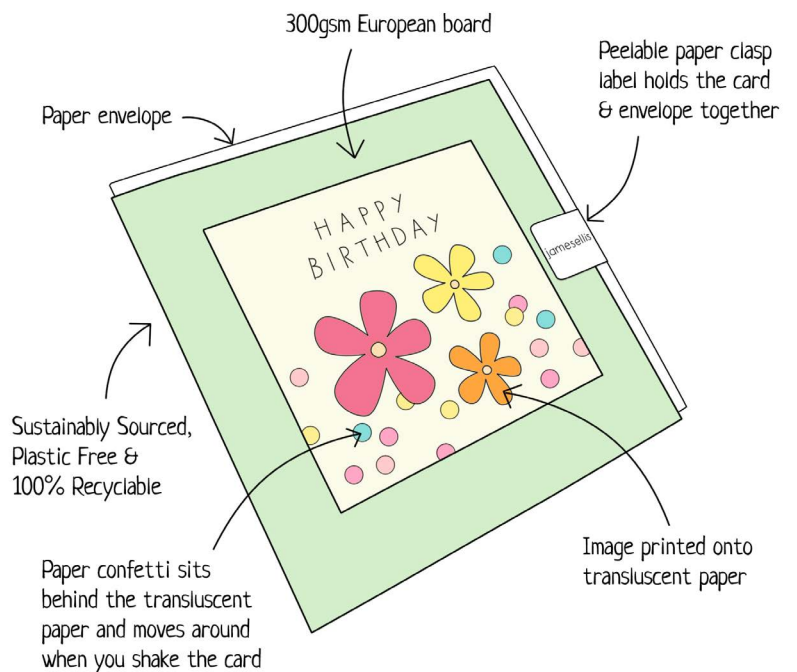

Our hand finished Shakies cards are filled with coloured paper confetti. The image is printed on translucent paper which shows the paper confetti behind. The cards come with white laid or coloured envelopes as shown in the photos. The envelopes measure 130 x 130 mm and the cards are blank inside for your own message. The card and envelope are held together with a peelable clasp label. Spinner available, see back page for details.

£1.45 each
(RRP £3.50)
sold in units of 6