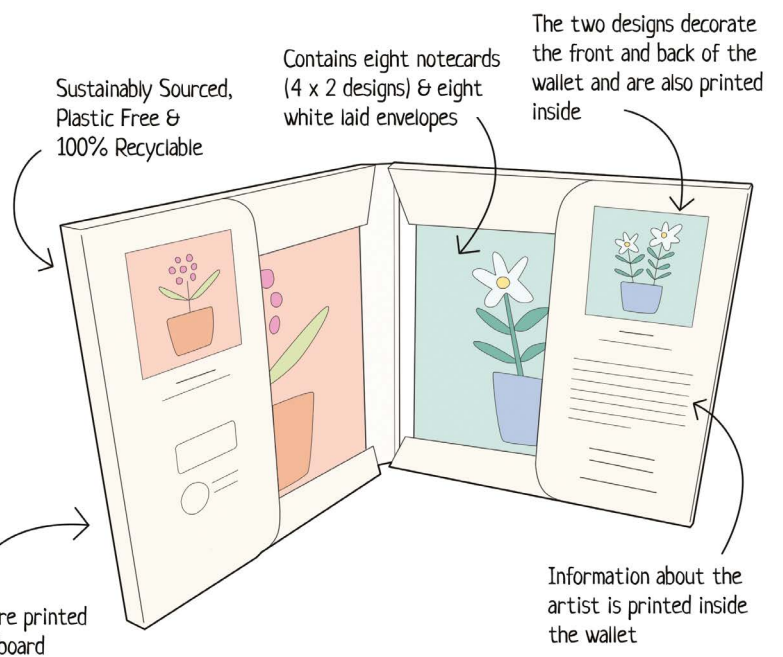

NOTECARD WALLETS

Arrange of high quality notecard wallets. Each wallet contains two designs (four of each) and includes eight white laid envelopes. The two designs are printed on the front and back of the wallet. Full images of the notecards are also displayed when the wallet is opened, along with information about the artist. The cards are blank inside for your own message. The wallet measures 134 x 134 x 16mm. The cards are 120mm square, and the envelopes are 130mm square.

£3.74 each (RRP £8.95)
sold in units of 3