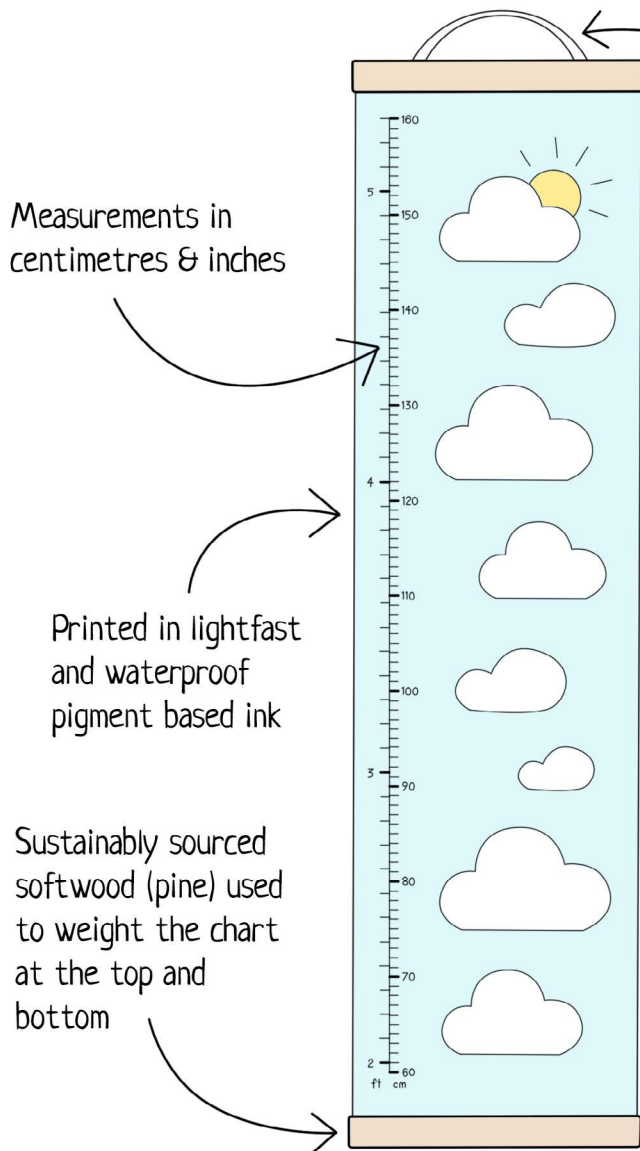

CANVAS HEIGHT CHARTS

High quality canvas height charts with wooden hangers. The charts are printed on 260gsm tear-proof canvas, and weighted at the top and bottom with pine wood bars. There is a ribbon hanger at the top of each chart. They are packed in a high quality cardboard box, with a label on the front showing the design inside. The charts measure 297 x 1118 mm, the box measures 300 x 80 x 80 mm. Each chart is printed and hand assembled in the UK.

£12.50 each (RRP £30)
sold individually