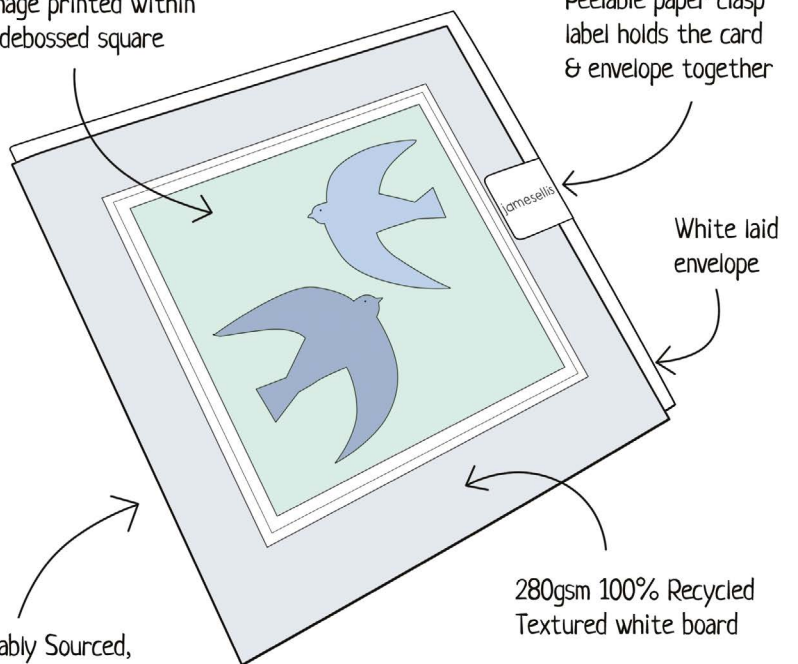

## BLANK CARDS

A range of high quality blank greetings cards, printed on 100% recycled textured white board. The image is printed within a debossed white square and framed with a coloured border. The cards come with white laid envelopes measuring 155 x 155 mm. They are blank inside for your own message. The card and envelope are held together with a peelable clasp label.

**£1.25 each (RRP £3.00)**  
sold in units of 6

Image printed within a debossed square

Peelable paper clasp label holds the card & envelope together

Sustainably Sourced,  
Plastic Free &  
100% Recyclable