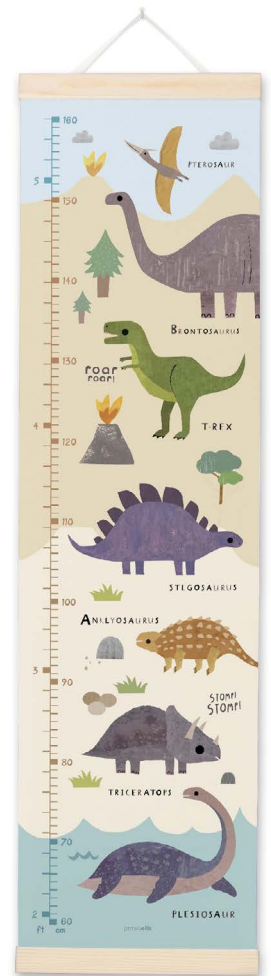

### NEED A SAMPLE TO DISPLAY IN YOUR SHOP?

If you order 10 or more height charts we'll send a free sample version for you to display. We also offer these for sale with smaller orders at 50% of the cost price (£6.25). Our sample height charts are identical to the full price versions, but marked 'sample - not for resale' down the side of the height chart and on the top of the box. To order a sample add 'S' to the end of the stock code, for instance MBHC3254S. All designs are available as samples.

SEE ALL DESIGNS OVERLEAF

MBHC4472

**NEW**

MBHC4473

**NEW**

MBHC3254

MBHC4324

MBHC3635