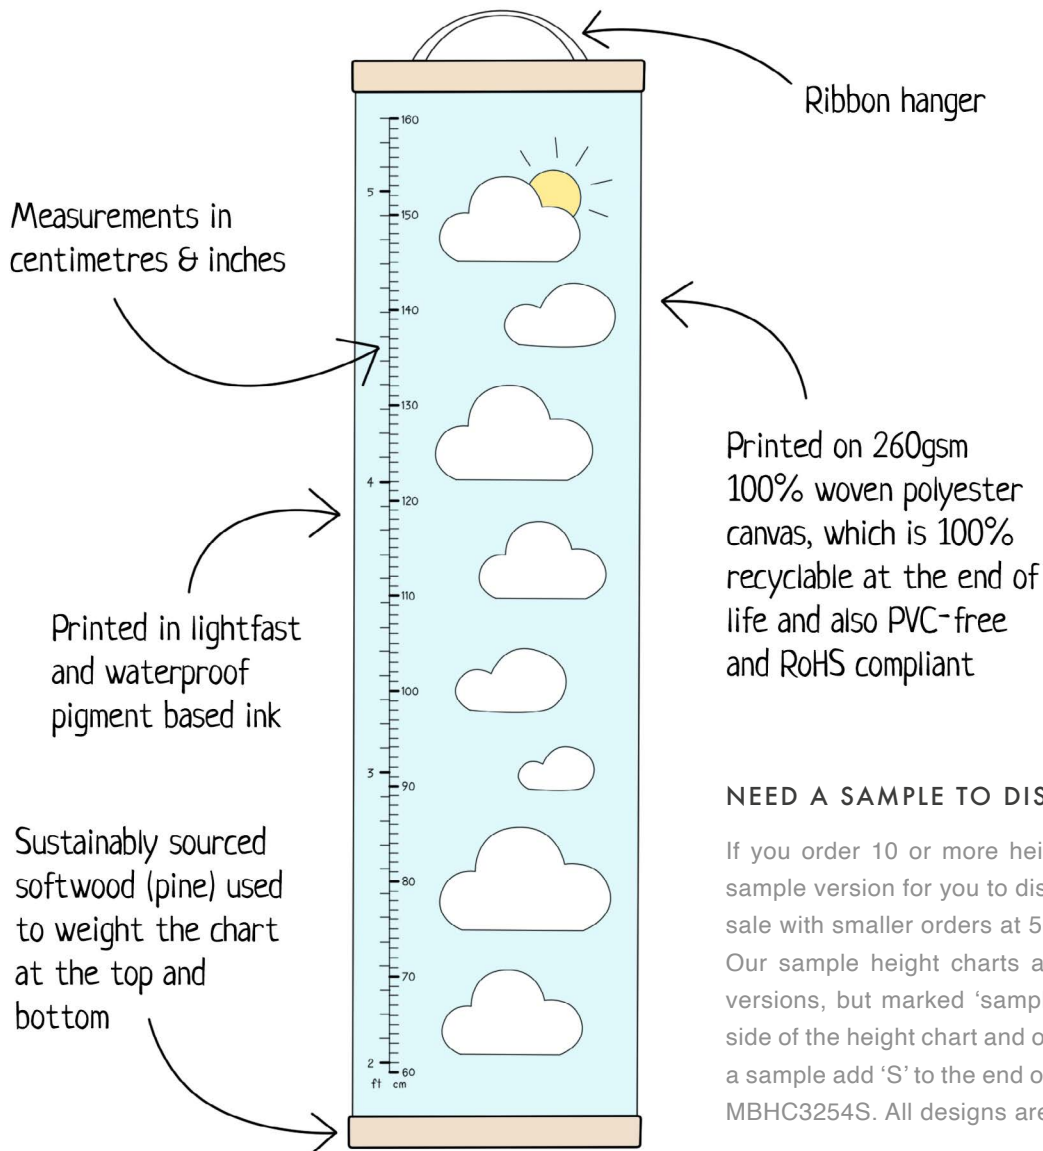

CANVAS HEIGHT CHARTS

High quality canvas height charts with wooden hangers. The charts are printed on 260gsm tear-proof canvas, and weighted at the top and bottom with pine wood bars. There is a ribbon hanger at the top of each chart. They are packed in a high quality cardboard box, with a label on the front showing the design inside. The charts measure 297 x 1118 mm, the box measures 300 x 80 x 80 mm. Each chart is printed and hand assembled in the UK.

£12.50 each (RRP £30)
sold individually

Printed on 260gsm
100% woven polyester
canvas, which is 100%
recyclable at the end of
life and also PVC-free
and RoHS compliant

NEED A SAMPLE TO DISPLAY IN YOUR SHOP?

If you order 10 or more height charts we'll send a free sample version for you to display. We also offer these for sale with smaller orders at 50% of the cost price (£6.25). Our sample height charts are identical to the full price versions, but marked 'sample - not for resale' down the side of the height chart and on the top of the box. To order a sample add 'S' to the end of the stock code, for instance MBHC3254S. All designs are available as samples.

SEE ALL DESIGNS OVERLEAF