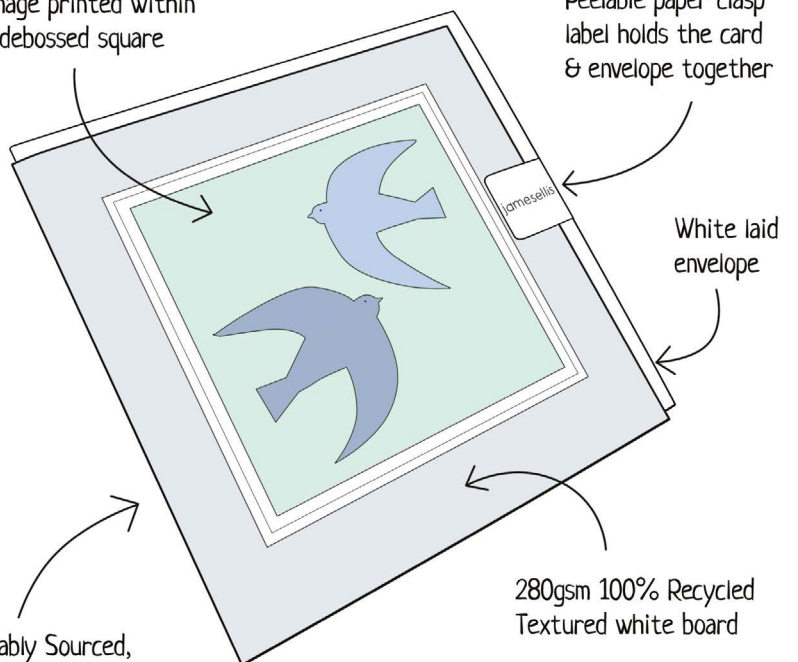

A range of high quality blank greetings cards, printed on 100% recycled textured white board. The image is printed within a debossed white square and framed with a coloured border. The cards come with white laid envelopes measuring 155 x 155 mm. They are blank inside for your own message. The card and envelope are held together with a peelable clasp label.

£1.25 each (RRP £3.00)
sold in units of 6

Image printed within a debossed square

Peelable paper clasp label holds the card & envelope together