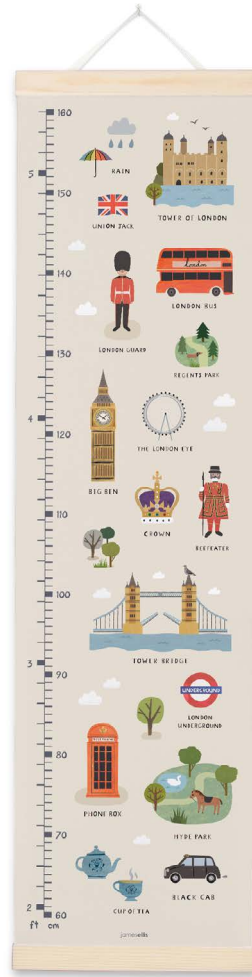

### NEED A SAMPLE TO DISPLAY IN YOUR SHOP?

If you order 10 or more height charts we'll send a free sample version for you to display. We also offer these for sale with smaller orders at 50% of the cost price (£6.25). Our sample height charts are identical to the full price versions, but marked 'sample - not for resale' down the side of the height chart and on the top of the box. To order a sample add 'S' to the end of the stock code, for instance MBHC3254S. All designs are available as samples.

SEE ALL DESIGNS OVERLEAF

MBHC4323

NEW

MBHC4324

NEW

MBHC4126

MBHC4127

MBHC3254