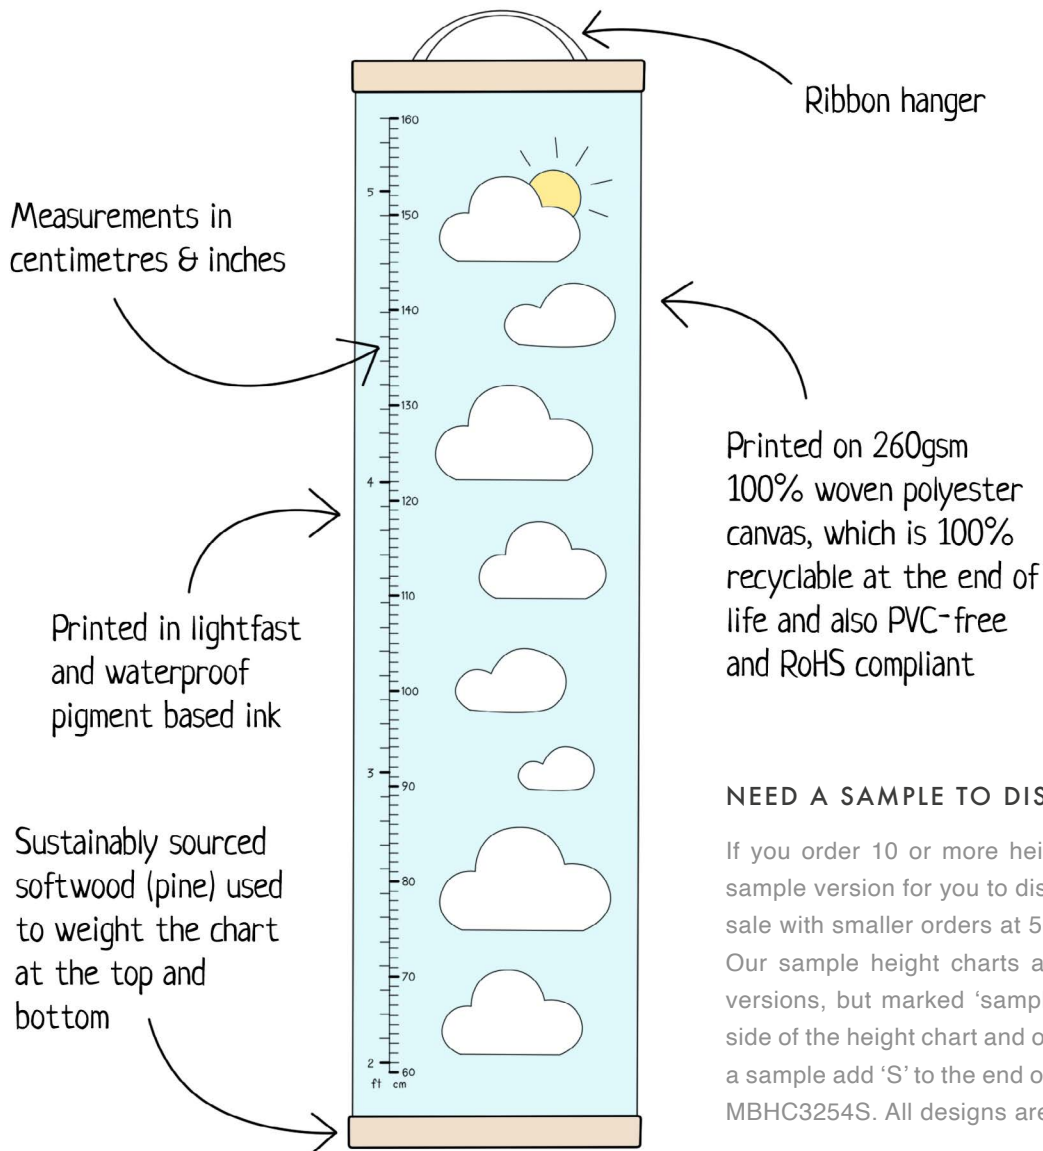

CANVAS HEIGHT CHARTS

High quality canvas height charts with wooden hangers. The charts are printed on 260gsm tear-proof canvas, and weighted at the top and bottom with pine wood bars. There is a ribbon hanger at the top of each chart. They are packed in a high quality cardboard box, with a label on the front showing the design inside. The charts measure 297 x 1118 mm, the box measures 300 x 80 x 80 mm. Each chart is printed and hand assembled in the UK.

£12.50 each (RRP £30)
sold individually

NEED A SAMPLE TO DISPLAY IN YOUR SHOP?

If you order 10 or more height charts we'll send a free sample version for you to display. We also offer these for sale with smaller orders at 50% of the cost price (£6.25). Our sample height charts are identical to the full price versions, but marked 'sample - not for resale' down the side of the height chart and on the top of the box. To order a sample add 'S' to the end of the stock code, for instance MBHC3254S. All designs are available as samples.

SEE ALL DESIGNS OVERLEAF