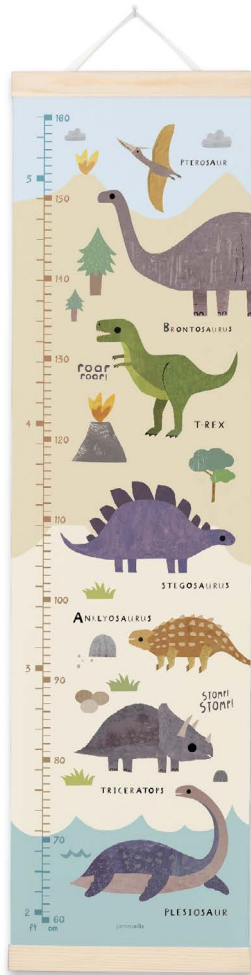

MBHC4323

NEW

MBHC4324

NEW

MBHC4126

MBHC4127

MBHC3254

MBHC3887

MBHC3635

MBHC3822

MBHC3574

MBHC3636