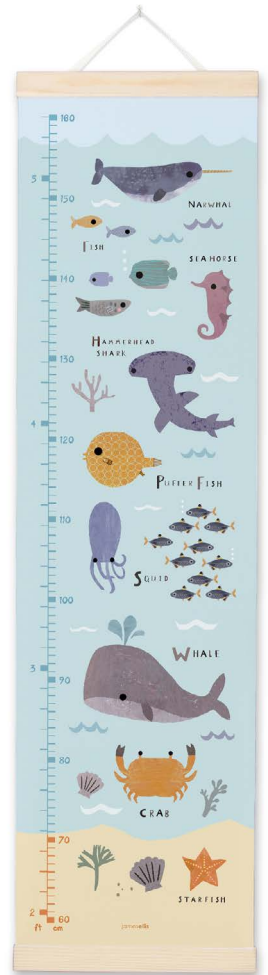

### NEED A SAMPLE TO DISPLAY IN YOUR SHOP?

If you order 10 or more height charts we'll send a free sample version for you to display. We also offer these for sale with smaller orders at 50% of the cost price (£6.25). Our sample height charts are identical to the full price versions, but marked 'sample - not for resale' down the side of the height chart and on the top of the box. To order a sample add 'S' to the end of the stock code, for instance MBHC3254S. All designs are available as samples.

MBHC3887

MBHC3635

MBHC3822

MBHC3574

MBHC3636

MBHC3747

MBHC3795

MBHC3573