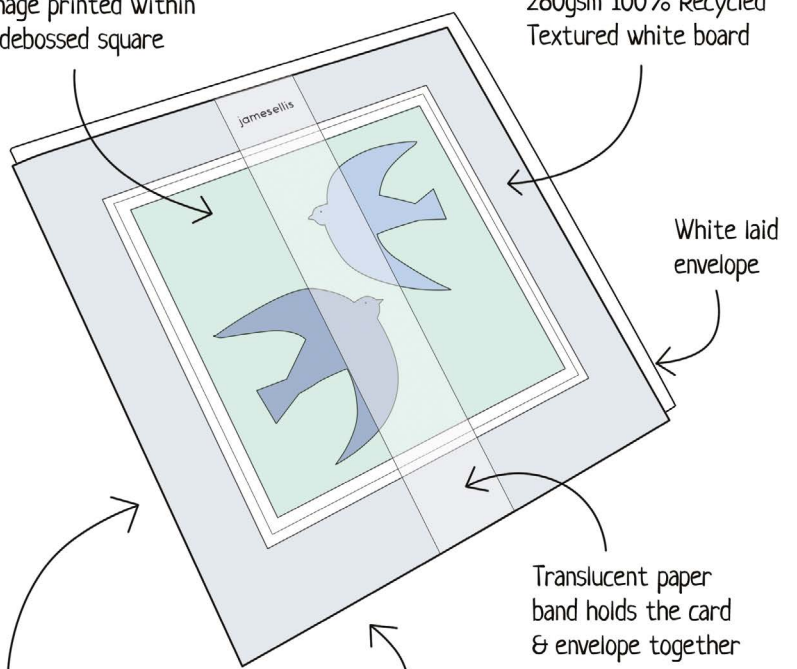

A range of high quality blank greetings cards, printed on 100% recycled textured white board. The image is printed within a debossed white square and framed with a coloured border. The cards come with white laid envelopes measuring 155 x 155 mm. They are blank inside for your own message. The card and envelope are held together with a translucent paper band. These cards are made of FSC® certified material. FSC®-C004309.

£1.25 each (RRP £3.00)
sold in units of 6

Made of FSC® certified material. FSC®-C004309.

Plastic Free & 100% Recyclable

Image printed within a debossed square

280gsm 100% Recycled Textured white board

White laid envelope

Translucent paper band holds the card & envelope together