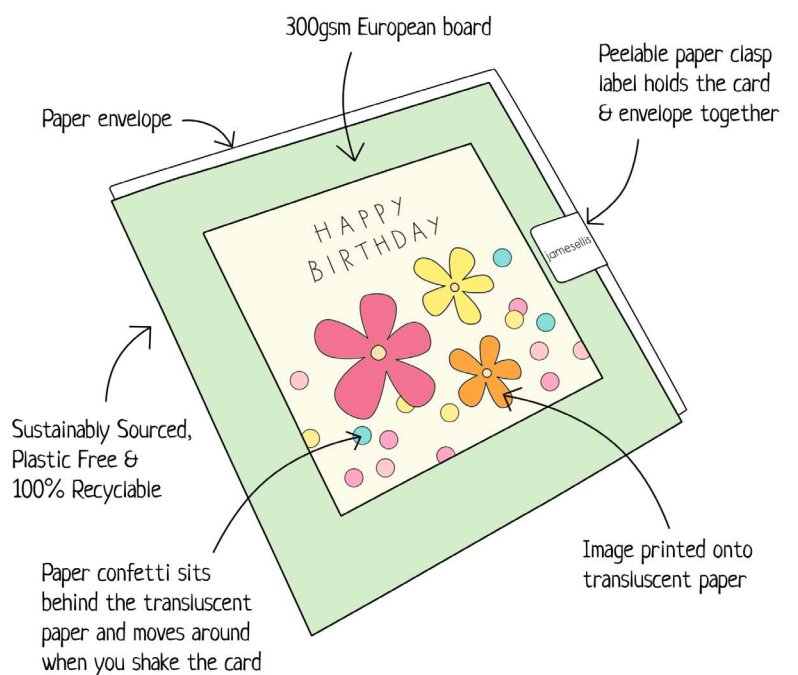

Our hand finished Shakies cards are filled with coloured paper confetti. The image is printed on translucent paper which shows the paper confetti behind. The cards come with white laid or coloured envelopes as shown in the photos. The envelopes measure 130 x 130 mm and the cards are blank inside for your own message. The card and envelope are held together with a peelable clasp label. Spinner available, see back page for details.

£1.45 each
(RRP £3.50)
sold in units of 6