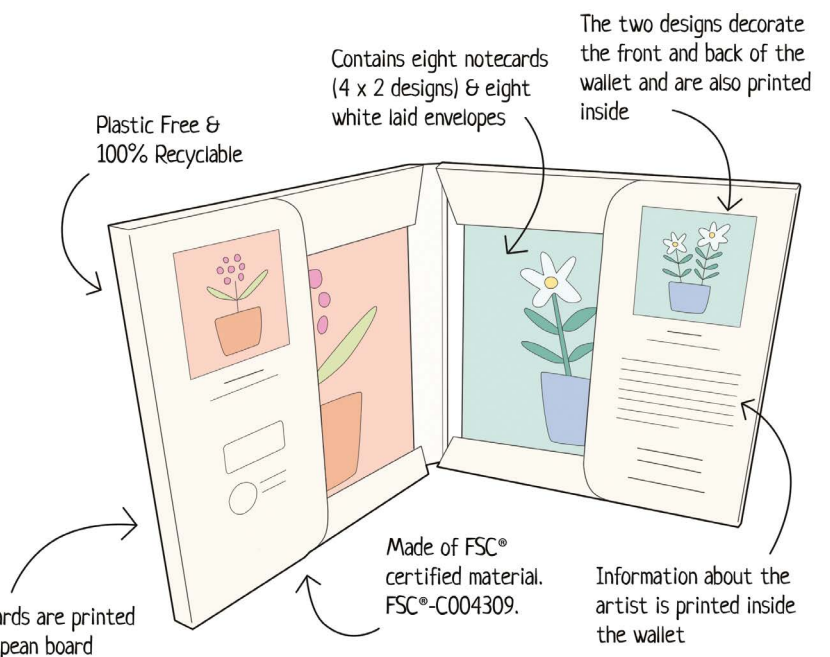

NOTECARD WALLETS

Arrange of high quality notecard wallets. Each wallet contains two designs (four of each) and includes eight white laid envelopes. The two designs are printed on the front and back of the wallet. Full images of the notecards are also displayed when the wallet is opened, along with information about the artist. The cards are blank inside for your own message. The wallet measures 134 x 134 x 16mm. The cards are 120mm square, and the envelopes are 130mm square. This product is made of FSC® certified material. FSC®-C004309.

£3.74 each (RRP £8.95)
sold in units of 3