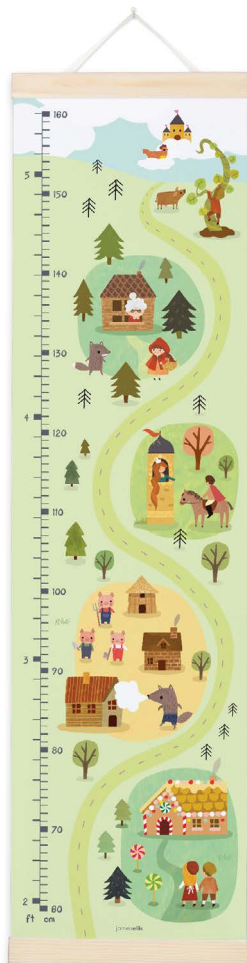

MBHC4472

NEW

MBHC4473

NEW

MBHC3254

MBHC4324

MBHC3635

MBHC4127

MBHC4126

MBHC4323

MBHC3574

MBHC3887