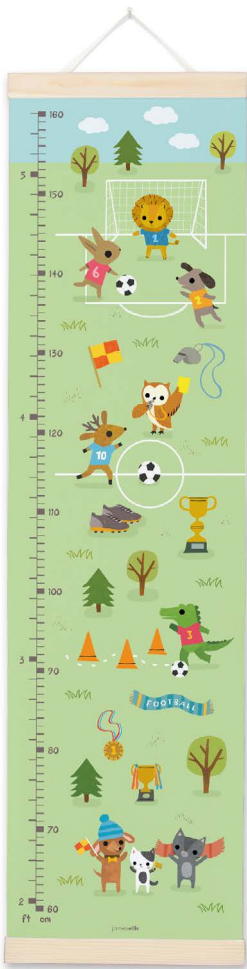

jamesellis

www.jamesellis.com

HEIGHT CHARTS
2024

Made in Bristol, England

MBHC4472

NEW

MBHC4473

NEW

MBHC3074

MBHC3072

Information & prices can be found overleaf →

jamesellis

HEIGHT CHARTS

High quality canvas height charts with wooden hangers. The charts are printed on 260gsm tear-proof canvas, and weighted at the top and bottom with pine wood bars. There is a ribbon hanger at the top of each chart. They are packed in a high quality cardboard box, with a label on the front showing the design inside. The charts measure 297 x 1118 mm, the box measures 30 x 70 x 70 mm. Each chart is printed and hand assembled in the UK.

£12.50 each
(RRP £30)
sold individually

NEED A SAMPLE TO DISPLAY IN YOUR SHOP?

If you order 10 or more height charts we'll send a free sample version for you to display. We also offer these for sale with smaller orders at 50% of the cost price (£6.25). Our sample height charts are identical to the full price versions, but marked 'sample - not for resale' down the side of the height chart and on the top of the box. To order a sample add 'S' to the end of the stock code, for instance MBHC3254S. All designs are available as samples.