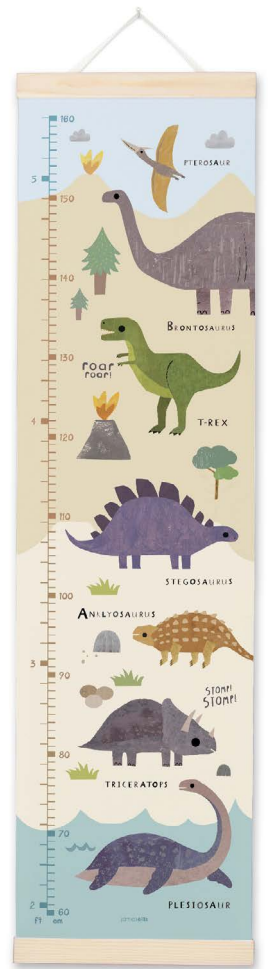

MBHC4472

NEW

MBHC4473

NEW

MBHC3254

MBHC4324

MBHC3635

MBHC4127

MBHC4126

MBHC4323

MBHC3574

MBHC3887