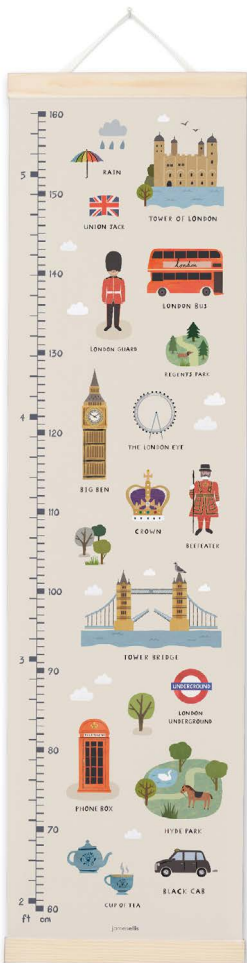

MBHC4472

NEW

MBHC4473

NEW

MBHC3254

MBHC4324

MBHC3635

MBHC4127

MBHC4126

MBHC4323

MBHC3574

MBHC3887