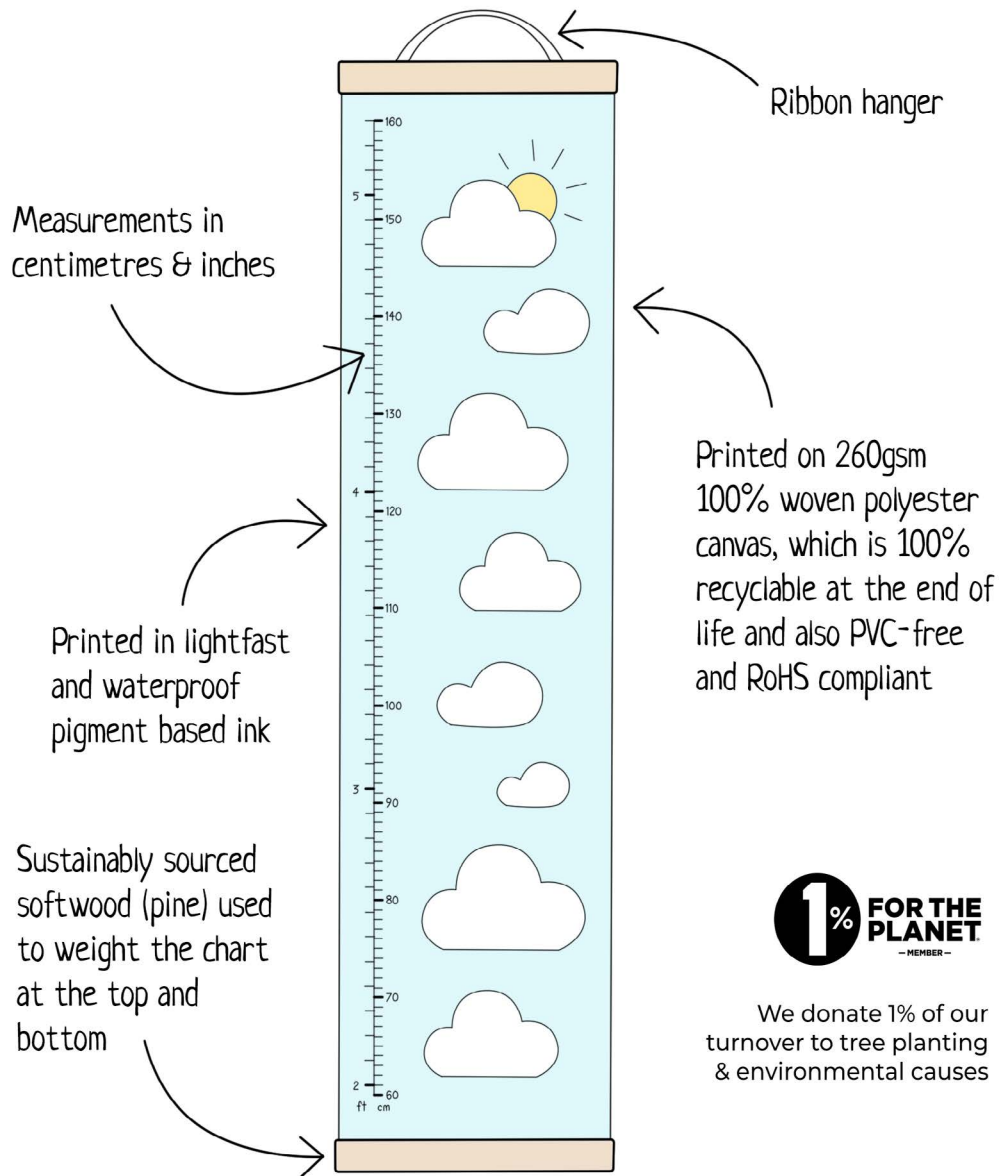

MBHC3074

MBHC3072

Information & prices can be found overleaf →

jamesellis

HEIGHT CHARTS

High quality canvas height charts with wooden hangers. The charts are printed on 260gsm tear-proof canvas, and weighted at the top and bottom with pine wood bars. There is a ribbon hanger at the top of each chart. They are packed in a high quality cardboard box, with a label on the front showing the design inside. The charts measure 297 x 1118 mm, the box measures 30 x 70 x 70 mm. Each chart is printed and hand assembled in the UK.

£12.50 each
(RRP £30)
sold individually

NEED A SAMPLE TO DISPLAY IN YOUR SHOP?

If you order 10 or more height charts we'll send a free sample version for you to display. We also offer these for sale with smaller orders at 50% of the cost price (£6.25). Our sample height charts are identical to the full price versions, but marked 'sample - not for resale' down the side of the height chart and on the top of the box. To order a sample add 'S' to the end of the stock code, for instance MBHC3254S. All designs are available as samples.