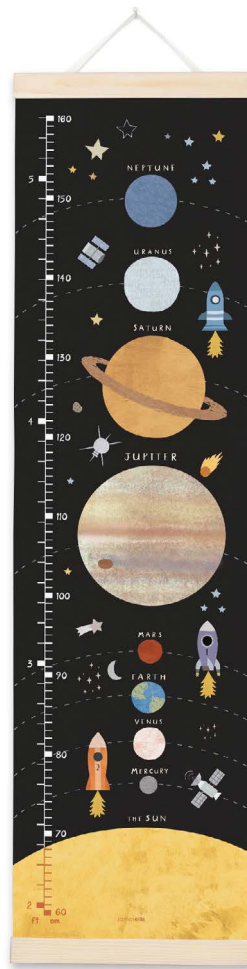

MBHC3573

Information & prices can be found overleaf →