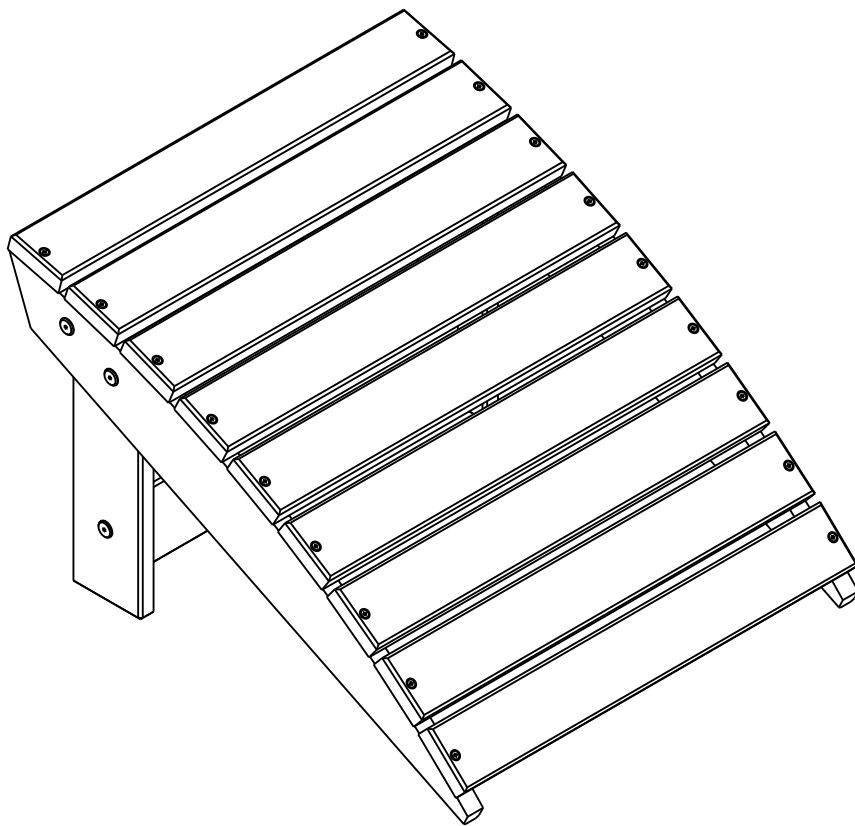

*The*  
**BEACH HOUSE**  
**DESIGN**

**Assembly Instructions !!!**

**Sunrise Collection**  
**Adirondack Ottoman**

What about your product:

- Solid Eucalyptus Wood from Planted Forests
- Made in Brazil

Assembly Recommendations:

- Pay close attention to the drawings, specially the side of each part.
- Mount on a clean flat surface, we suggest to cover your floor with the packing carton.
- Do not use any sharp edge tool, it can scratch your new item.
- Perform the assembly calmly, rush may generate hits and dents.
- If you need a hammer to insert dowels or any other hardware, perform light hammers.
- And if you have any buddy close to you, ask for help. Team work is easier and Fun.