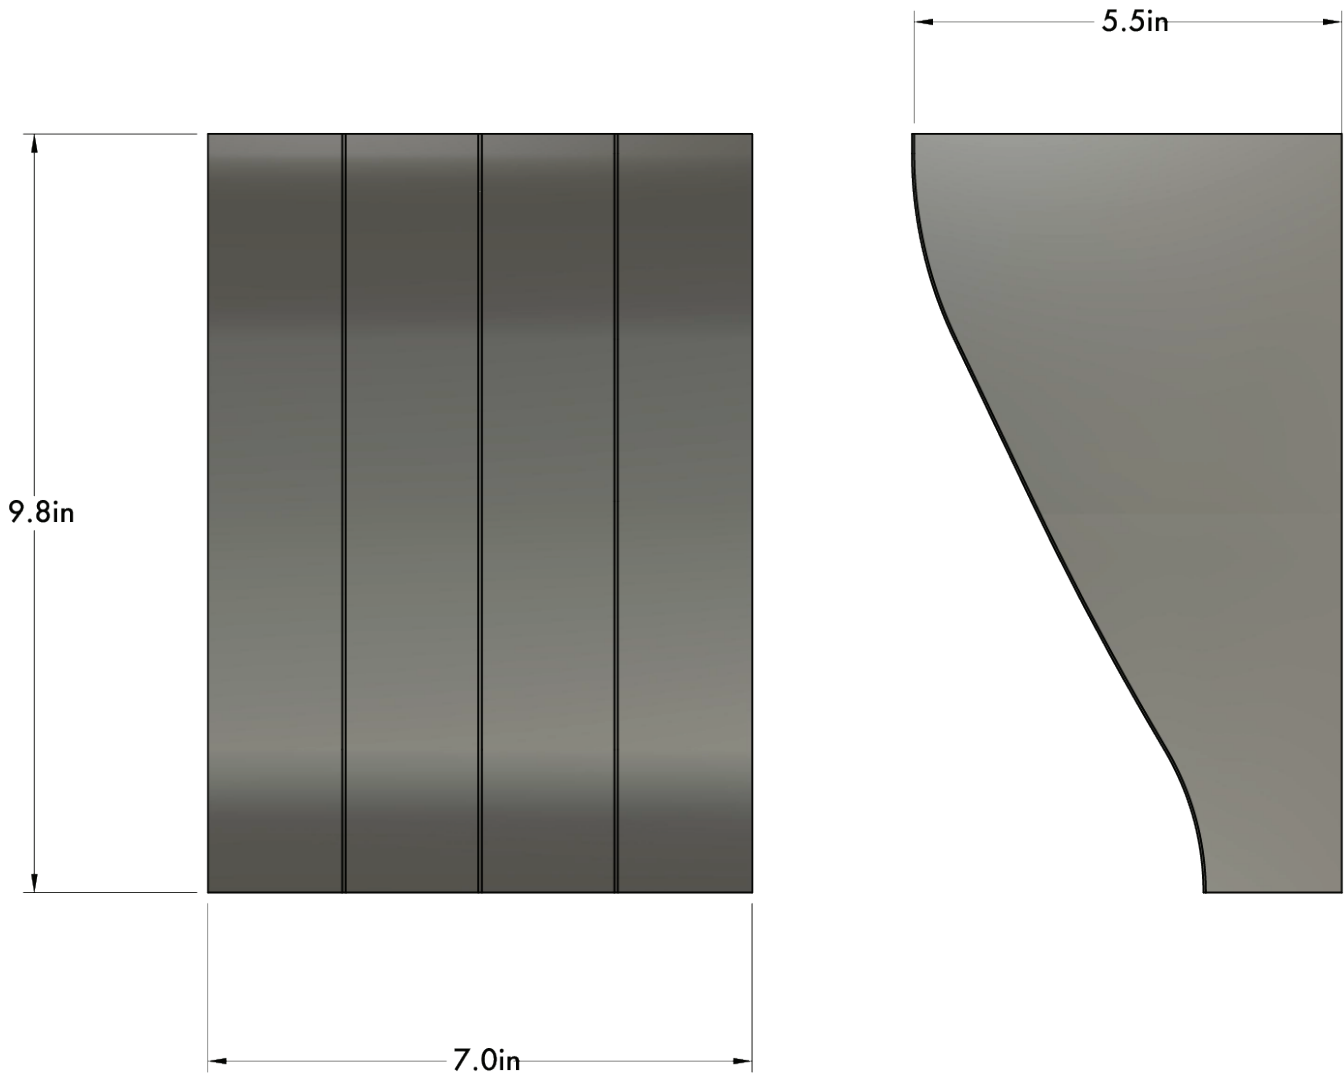

1651 S CENTRAL AVE
SUITE L
GLENDALE, CA 91204

TRADE@HUMANHOME.CO

REV. 02/29/2004

SERRA 01 SCONCE

SERRA is a directional sconce inspired by the architectural legacy of crown molding seen in various interior styles throughout history. Refined down to a distinct shape where elegance is elimination.

NORTH AMERICA SKU | 120V

STANDARD K37-M2-N35-Q1

INTERNATIONAL SKU | 220V-240V

STANDARD K37-M2-N35-Q4

DETAILS

MATERIALS: Engineered Polymer, Steel
APPLICATION: Wall Mount
TYPE: Hardwired
SOCKET: Type G8, Max 7W
LIGHT SOURCE: G8 4.5W, 90+ CRI, 410 lm
CERTIFICATIONS: UL and cUL Listed

NOTES

1. -

DIMENSIONS

DIMENSIONS: L 5.5" x W 7.0" x H 9.8"
WEIGHT: 1.6 lb

REV. 02/29/2004