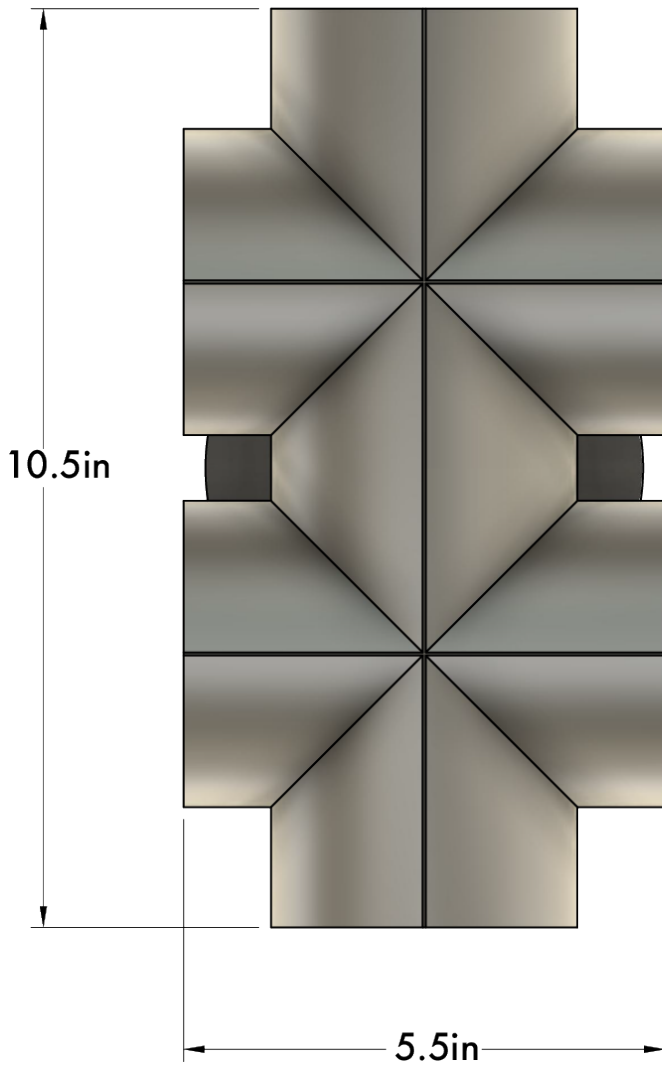

1651 S CENTRAL AVE
SUITE L
GLENDALE, CA 91204

TRADE@HUMANHOME.CO

REV. 02/29/2004

NAALA 02+ SCONCE

Naala is a totemic symbol of power and beauty that conveys a sense of primal mystery invoking visions of ancient rituals and sacred ceremonies. Its form is made up of rudimentary shapes with a sharpness interpreted for the new age. The spear like motif repeats and intersects with itself like the colorful patterns found on traditional African textiles. Curved lines taper into sharp points and lines at the forefront making this a stunning piece, yet its scale keeps it reserved from demanding excessive attention. This sconce will supplement a variety of interior styles and is available in brushed bronze or satin nickel.

DETAILS

MATERIALS: Engineered Polymer, Steel
APPLICATION: Wall Mount
TYPE: Hardwired
SOCKET: Type G8, Max 7W
LIGHT SOURCE: x2 G8 4.5W, 90+ CRI, 410 lm
CERTIFICATIONS: UL and cUL Listed

NOTES

1. -

DIMENSIONS

DIMENSIONS: L 4.5" x W 5.5" x H 10.5"
WEIGHT: 1.6 lb

REV. 02/29/2004