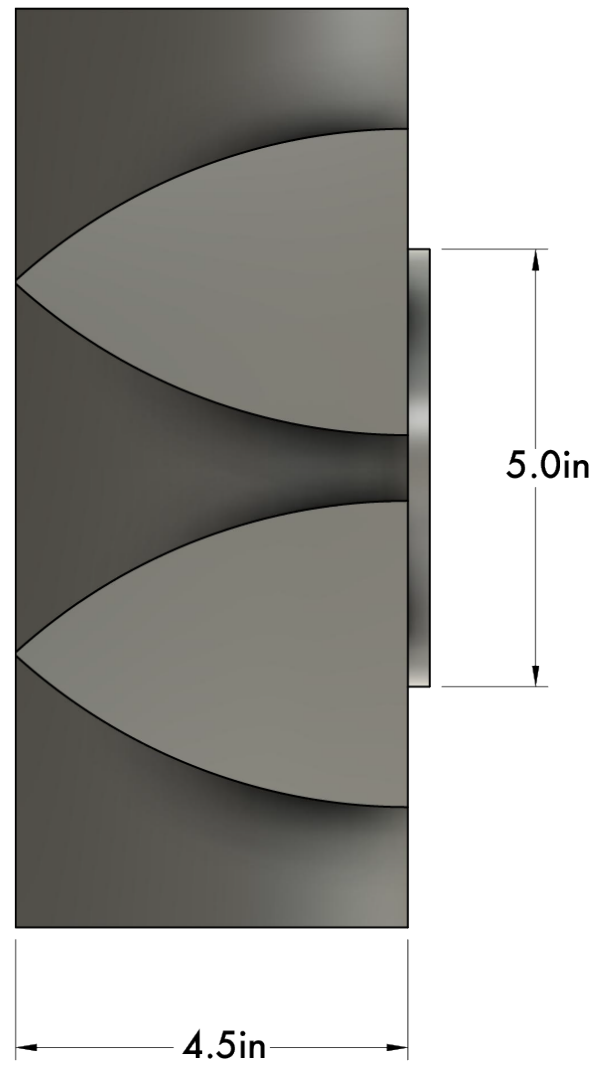

1651 S CENTRAL AVE
SUITE L
GLENDALE, CA 91204

TRADE@HUMANHOME.CO

REV. 02/29/2004

NAALA 02+ SCONCE

Naala is a totemic symbol of power and beauty that conveys a sense of primal mystery invoking visions of ancient rituals and sacred ceremonies. Its form is made up of rudimentary shapes with a sharpness interpreted for the new age. The spear like motif repeats and intersects with itself like the colorful patterns found on traditional African textiles. Curved lines taper into sharp points and lines at the forefront making this a stunning piece, yet its scale keeps it reserved from demanding excessive attention. This sconce will supplement a variety of interior styles and is available in brushed bronze or satin nickel.

DETAILS

MATERIALS: Engineered Polymer, Steel
APPLICATION: Wall Mount
TYPE: Hardwired
SOCKET: Type G8, Max 7W
LIGHT SOURCE: x2 G8 4.5W, 90+ CRI, 410 lm
CERTIFICATIONS: UL and cUL Listed

NOTES

1. -

DIMENSIONS

DIMENSIONS: L 4.5" x W 5.5" x H 10.5"
WEIGHT: 1.6 lb

REV. 02/29/2004