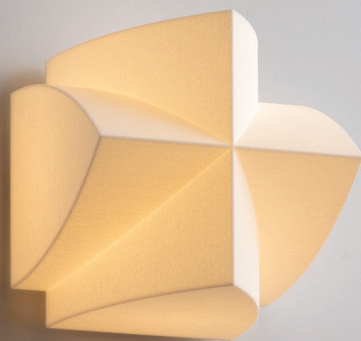

1651 S CENTRAL AVE
SUITE L
GLENDALE, CA 91204

TRADE@HUMANHOME.CO

REV. 02/29/2004

NAALA 01+ SCONCE

Naala is a totemic symbol of power and beauty that conveys a sense of primal mystery invoking visions of ancient rituals and sacred ceremonies. Its form is made up of rudimentary shapes with a sharpness interpreted for the new age. The spear like motif repeats and intersects with itself like the colorful patterns found on traditional African textiles. Curved lines taper into sharp points and lines at the forefront making this a stunning piece, yet its scale keeps it reserved from demanding excessive attention. This sconce will supplement a variety of interior styles and is available in brushed bronze or satin nickel.

NORTH AMERICA SKU | 120V

STANDARD K48-M2-N35-Q1

INTERNATIONAL SKU | 220V-240V

STANDARD K48-M2-N35-Q4

DETAILS

MATERIALS: Engineered Polymer, Steel
APPLICATION: Wall Mount
TYPE: Hardwired
SOCKET: Type G8, Max 7W
LIGHT SOURCE: G8 4.5W, 90+ CRI, 410 lm
CERTIFICATIONS: UL and cUL Listed

NOTES

- 1. Fixture may be installed in any direction.

DIMENSIONS

DIMENSIONS: L 5.5" x W 5.5" x H 5.5"
WEIGHT: 1.2 lb