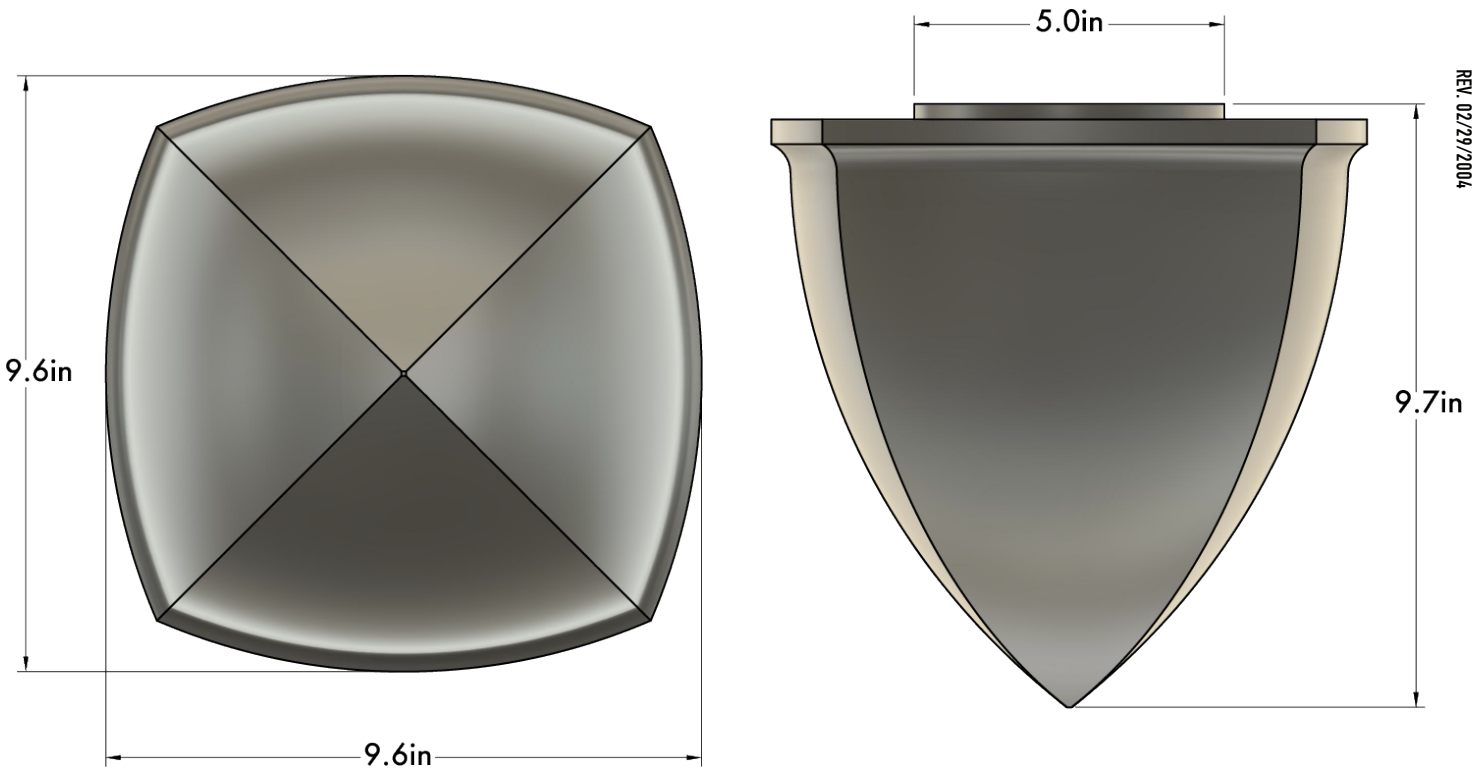

NORTH AMERICA SKU | 120V

STANDARD K40-M4-N35-Q1

INTERNATIONAL SKU | 220V-240V

STANDARD K40-M4-N35-Q4

DETAILS

MATERIALS: Engineered Polymer, Steel
APPLICATION: Flush Mount
TYPE: Hardwired
SOCKET: Type G8, Max 7W
LIGHT SOURCE: G8 4.5W, 90+ CRI, 410 lm
CERTIFICATIONS: UL and cUL Listed

NOTES

- 1. Fixture may be installed in any direction.

DIMENSIONS

DIMENSIONS: L 9.6" x W 9.6" x H 9.7"
WEIGHT: 1.5 lb

REV. 02/29/2004