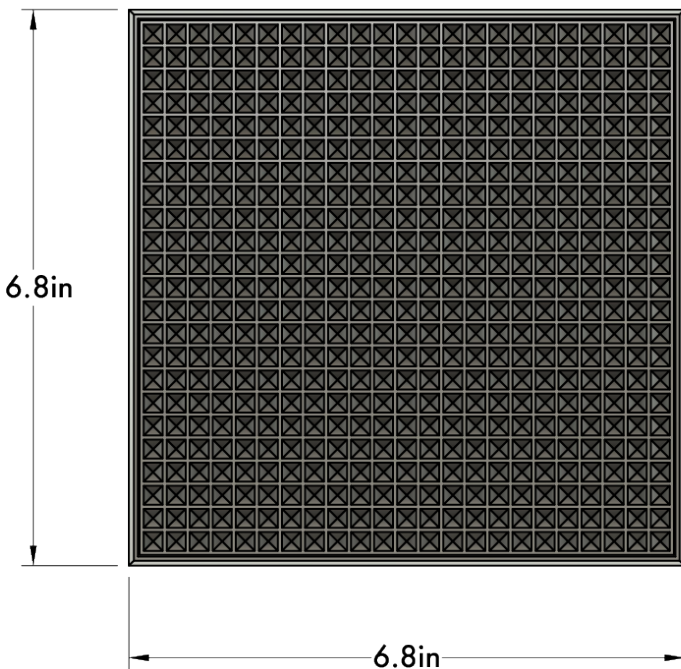

**NOTES**

- 1. Fixture may be installed in any direction.

**DIMENSIONS**

DIMENSIONS: L 6.8" x W 6.8" x H 5.3"  
WEIGHT: 1.9 lb

REV. 02/29/2004