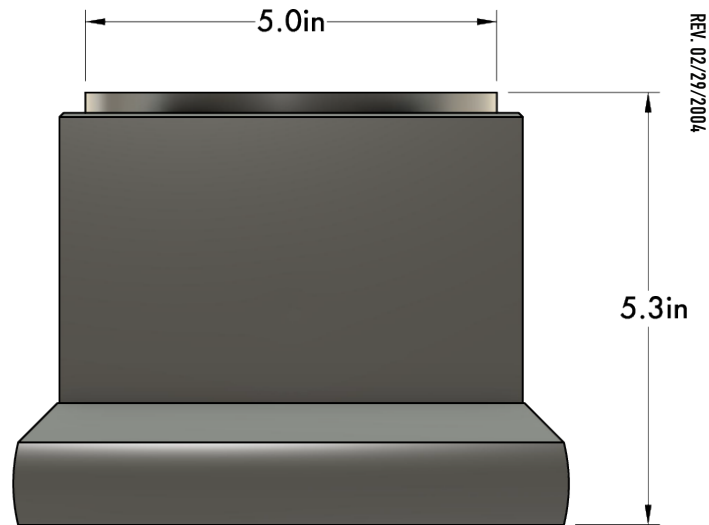

### INTERNATIONAL SKU | 220V-240V

STANDARD K44-M4-N35-Q4

**DETAILS**

MATERIALS: Engineered Polymer, Steel  
APPLICATION: Flush Mount  
TYPE: Hardwired  
SOCKET: Type G8, Max 7W  
LIGHT SOURCE: G8 4.5W, 90+ CRI, 410 lm  
CERTIFICATIONS: UL and cUL Listed

**NOTES**

- 1. Fixture may be installed in any direction.

**DIMENSIONS**

DIMENSIONS: L 6.8" x W 6.8" x H 5.3"  
WEIGHT: 1.9 lb

REV. 02/29/2004