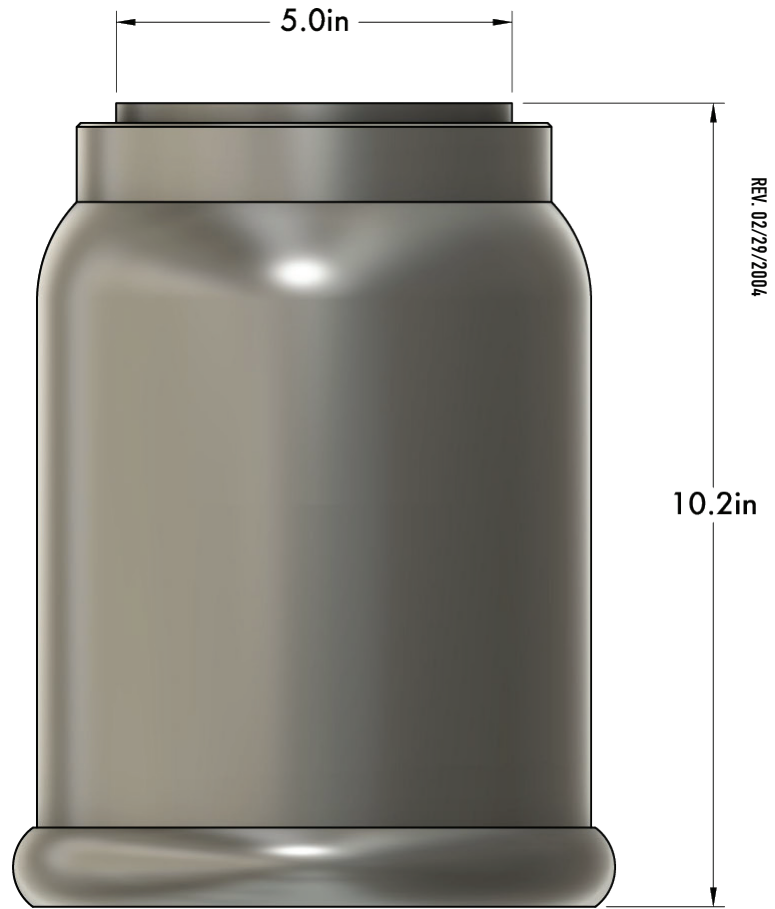

SOCKET: Type G8, Max 7W

LIGHT SOURCE: G8 4.5W, 90+ CRI, 410 lm

CERTIFICATIONS: UL and cUL Listed

NOTES

- 1. Fixture may be installed in any direction

DIMENSIONS

DIMENSIONS: L 7.6" x W 7.6" x H 10.2"

WEIGHT: 4.3 lb