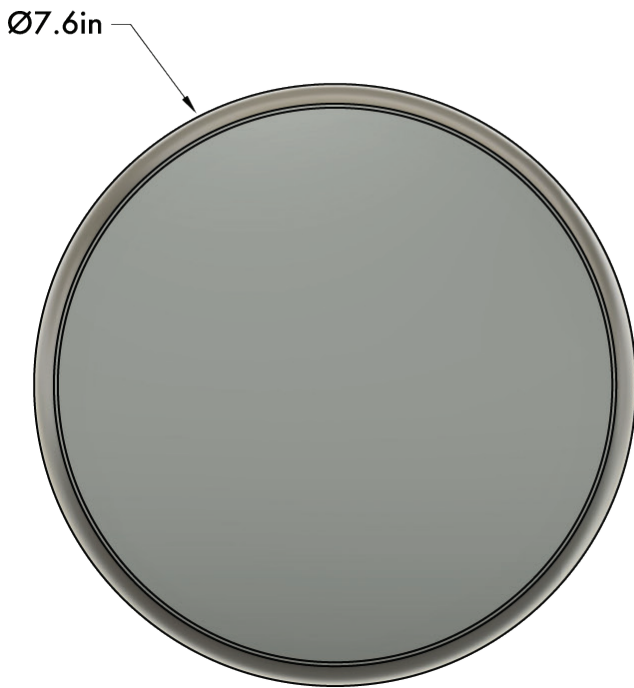

SOCKET: Type G8, Max 7W

LIGHT SOURCE: G8 4.5W, 90+ CRI, 410 lm

CERTIFICATIONS: UL and cUL Listed

NOTES

- 1. Fixture may be installed in any direction

DIMENSIONS

DIMENSIONS: L 7.6" x W 7.6" x H 10.2"

WEIGHT: 4.3 lb