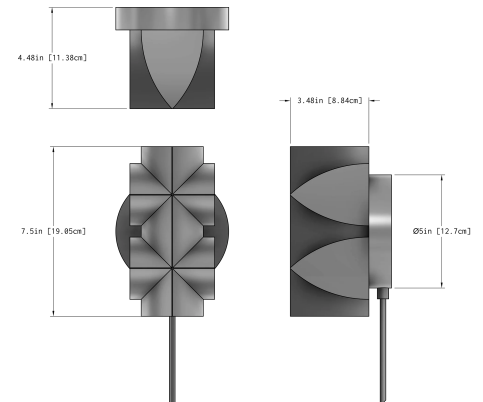

NAALA 02 Sconce Wired Plug-in

A circle is a symbol that represents notions of wholeness, perfection, eternity, and timelessness. CY Collection is a simple rendition of the purest shape, elongated into a cylinder. Despite its apparent simplicity, the subtle design intricacies make it a more engaging piece to examine. As the form comes to an end the edge gracefully curves inward, drawing the eye towards its sleek form as it swoops in with effortless fluidity. The surface interior is set apart from the exterior with a slightly rougher bumpier texture. The back structure of the sconce allows for the light to live off the backplate as an independent object, while also giving it a stable foundation that grounds the piece. All these details and ideas come together to form a complete product. In essence, a cylinder is not just a shape but a reminder of beauty in simplicity.

DETAILS

MATERIALS: Engineered Polymer, Steel

APPLICATION: Wall Mount

TYPE: Wired Plug-in

SWITCH: ON/OFF Toggle (located 24" from lampshade)

SOCKET: Type G8, Max 7W

LIGHT SOURCE: x2 G8 4.5W, 90+ CRI, 800 lm

DIMENSIONS

DIMENSIONS: L 4.5" x W 5" x H 7.5"

WIRE LENGTH: 96"

WEIGHT: 2.28 lbs

FINISH:

- Brushed Bronze
- Satin Nickel

VOLTAGE:

- 120V (North America)
- 220V-240V (International)