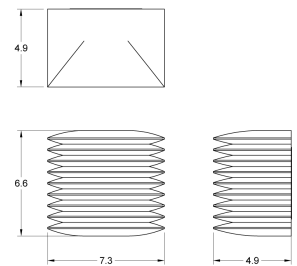

### DIMENSIONS

DIMENSIONS: L 4.9" x W 7.3" x H 6.6"  
WEIGHT: 2.97 lbs