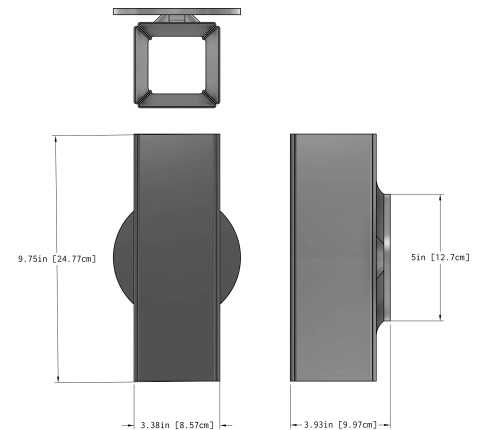

LOIR Sconce

In the Loir Sconce, one observes the employment of advanced manufacturing techniques, a harmonious integration of architectural lighting principles with the purity and simplicity of form. The piece reflects an understanding of spatial aesthetics, where function meets artistry.

The compact and functional design of Loir is further accentuated by its unobtrusive presence, enabling it to complement various interiors with ease. The sconce's completion with a round backplate offers two distinct finishes: Brushed Bronze, invoking a sense of antiquity, and Satin Nickel, imparting a touch of chic elegance. Together, these details underscore the Loir Sconce's versatility and its ability to subtly enhance the ambiance of any space.

DETAILS

MATERIALS: Engineered Polymer, Steel
APPLICATION: Wall Mount
TYPE: Hardwired
SOCKET: Type G8, Max 7W
LIGHT SOURCE: G8 4.5W, 90+ CRI, 410 lm
CERTIFICATIONS: UL and cUL Listed

DIMENSIONS

DIMENSIONS: L 3.93" x W 3.38" x H 9.75"
WEIGHT: 1.57 lbs