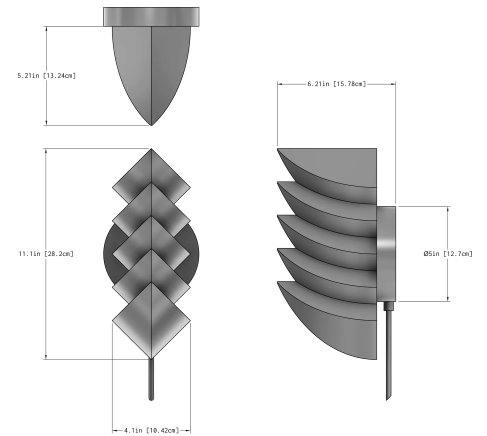

LARUE Sconce Wired Plug-in

The Larue Sconce is evocative of a bygone era of opulence translated into a reductive form in engineered polymer. Its pointed face is striking yet its curved edges are inviting and reminiscent of the gentle swaying of palm trees in the warm breeze. Art deco style is infused with an island beach spirit to transport you to a shimmering dream of unforgettable memories and passion.

DETAILS

MATERIALS: Engineered Polymer, Steel
APPLICATION: Wall Mount
TYPE: Wired Plug-in
SWITCH: ON/OFF Toggle (located 24" from lampshade)
SOCKET: Type G8, Max 7W
LIGHT SOURCE: G8 4.5W, 90+ CRI, 410 lm

DIMENSIONS

DIMENSIONS: L 6.21" x W 4" x H 11"
WIRE LENGTH: 96"
WEIGHT: 2.48 lbs

FINISH:

- Brushed Bronze
- Satin Nickel

VOLTAGE:

- 120V (North America)
- 220V-240V (International)