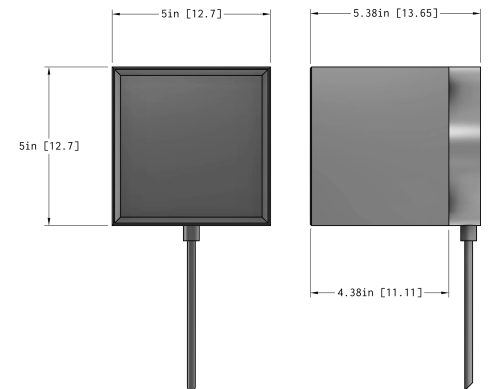

## LAHM 06 Sconce Wired Plug-in

Pairing purity of form with technical precision - the Lahm 06 Wired Sconce is an enduring, understated design rooted in intention. The design concept begins with a square prism that then undergoes a series of refinements, including a considered adjustment in the volume and proportion of the form and a front facing panel that is slightly inset, gently resting inside the geometric frame.

### DETAILS

MATERIALS: Engineered Polymer, Steel  
APPLICATION: Wall Mount  
TYPE: Wired Plug-in  
SWITCH: ON/OFF Toggle (located 24" from lampshade)  
SOCKET: Type G8, Max 7W  
LIGHT SOURCE: G8 4.5W, 90+ CRI, 410 lm

### DIMENSIONS

DIMENSIONS: L 5.38" x W 5" x H 5"  
WIRE LENGTH: 96"  
WEIGHT: 2.52 lbs