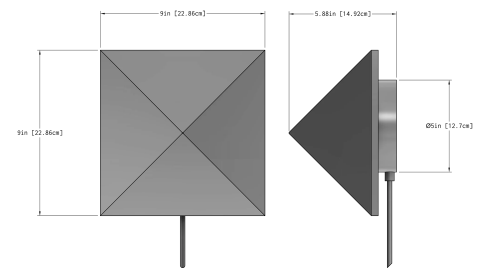

LAHM 04+ Sconce Wired Plug-in

LAHM 04 embodies a considered minimalism that harmonizes with a wide range of wall and ceiling finishes. It features a minimalistic, harmonious design with a refined layered finish that contrasts the softness of fabric with the precision of its geometric form.

DETAILS

MATERIALS: Engineered Polymer, Steel
APPLICATION: Wall Mount
TYPE: Wired Plug-in
SWITCH: ON/OFF Toggle (located 24" from lampshade)
SOCKET: Type G8, Max 7W
LIGHT SOURCE: G8 4.5W, 90+ CRI, 410 lm

DIMENSIONS

DIMENSIONS: L 5.8" x W 9" x H 9"
WIRE LENGTH: 96"
WEIGHT: 2.85 lbs

FINISH:

- Brushed Bronze
- Satin Nickel

VOLTAGE:

- 120V (North America)
- 220V-240V (International)