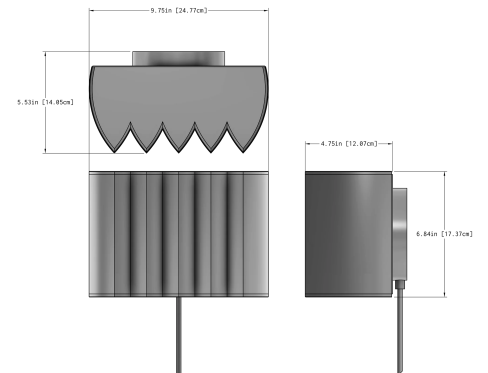

GALLERY Sconce Wired Plug-in

Introducing the Gallery Sconce, the perfect blend of innovation and style. Crafted from an engineered polymer, this wall light showcases a stunning accordion silhouette, created by repeating flutes. Its unique geometric design exudes a modern and minimalist aesthetic, making it an ideal addition to any contemporary space.

DETAILS

MATERIALS: Engineered Polymer, Steel
APPLICATION: Wall Mount
TYPE: Wired Plug-in
SWITCH: ON/OFF Toggle (located 24" from lampshade)
SOCKET: Type G8, Max 7W
LIGHT SOURCE: x2 G8 4.5W, 90+ CRI, 800 lm

DIMENSIONS

DIMENSIONS: L 5.5" x W 9.75" x H 6.8"
WIRE LENGTH: 96"
WEIGHT: 2.48 lbs

FINISH:

- Brushed Bronze
- Satin Nickel

VOLTAGE:

- 120V (North America)
- 220V-240V (International)