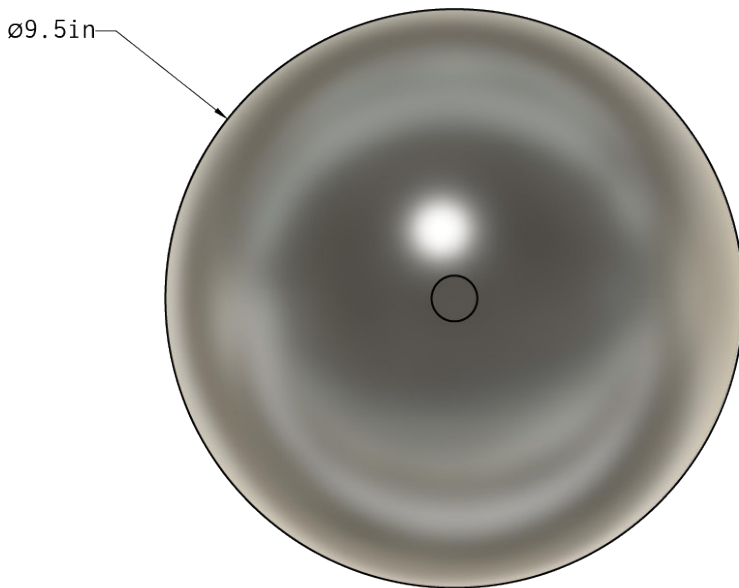

1651 S CENTRAL AVE
SUITE L
GLENDALE, CA 91204

TRADE@HUMANHOME.CO

REV. 02/29/2004

FINN FLUSH MOUNT

A wall sconce fashioned from a textured sheer fabric, overlaid together to create a spacial dimension and delicate orb of light.

NORTH AMERICA SKU | 120V

STANDARD F1F2-M52-N35-Q1

INTERNATIONAL SKU | 220V-240V

STANDARD F1F2-M52-N35-Q2

DETAILS

MATERIALS: Frosted Glass, Steel, Machined Brass
APPLICATION: Wall Mount
TYPE: Hardwired
SOCKET: Type G8, Max 7W
LIGHT SOURCE: x2 G8 4.5W, 90+ CRI, 410 lm
CERTIFICATIONS: UL and cUL Listed

NOTES

1. -

DIMENSIONS

DIMENSIONS: L 9.5" x W 9.5" x H 6.6"
WEIGHT: 4.8 lb

REV. 02/29/2004