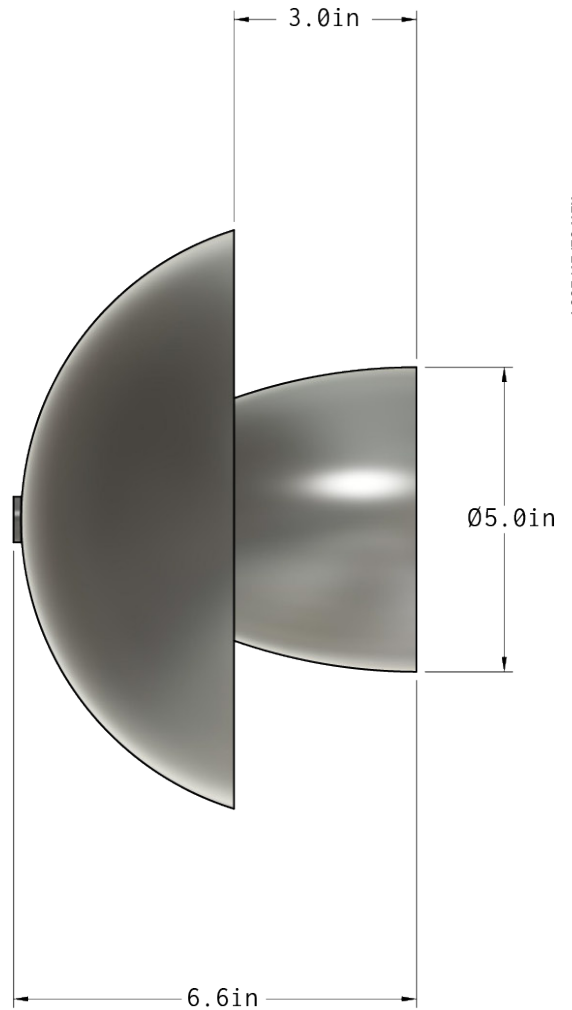

1651 S CENTRAL AVE
SUITE L
GLENDALE, CA 91204

TRADE@HUMANHOME.CO

REV. 02/29/2004

FINN FLUSH MOUNT

A wall sconce fashioned from a textured sheer fabric, overlaid together to create a spacial dimension and delicate orb of light.

NORTH AMERICA SKU | 120V

STANDARD F1F2-M52-N35-Q1

INTERNATIONAL SKU | 220V-240V

STANDARD F1F2-M52-N35-Q2

DETAILS

MATERIALS: Frosted Glass, Steel, Machined Brass
APPLICATION: Wall Mount
TYPE: Hardwired
SOCKET: Type G8, Max 7W
LIGHT SOURCE: x2 G8 4.5W, 90+ CRI, 410 lm
CERTIFICATIONS: UL and cUL Listed

NOTES

1. -

DIMENSIONS

DIMENSIONS: L 9.5" x W 9.5" x H 6.6"
WEIGHT: 4.8 lb

REV. 02/29/2004