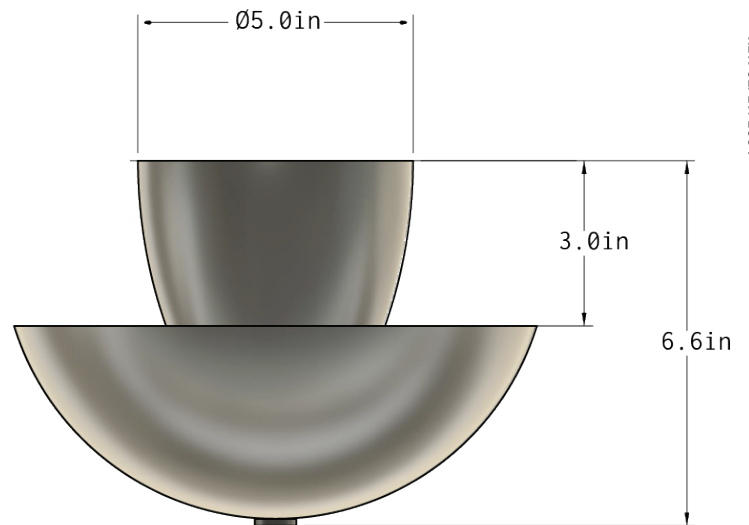

1651 S CENTRAL AVE
SUITE L
GLENDALE, CA 91204

TRADE@HUMANHOME.CO

REV. 02/29/2004

FINN FLUSH MOUNT

A wall sconce fashioned from a textured sheer fabric, overlaid together to create a spacial dimension and delicate orb of light.

NORTH AMERICA SKU | 120V

STANDARD F1F2-M51-N35-Q1

INTERNATIONAL SKU | 220V-240V

STANDARD F1F2-M51-N35-Q2

DETAILS

MATERIALS: Frosted Glass, Steel, Machined Brass
APPLICATION: Ceiling Mount
TYPE: Hardwired
SOCKET: Type G8, Max 7W
LIGHT SOURCE: x2 G8 4.5W, 90+ CRI, 410 lm
CERTIFICATIONS: UL and cUL Listed

NOTES

1. -

DIMENSIONS

DIMENSIONS: L 9.5" x W 9.5" x H 6.6"
WEIGHT: 4.8 lb

REV. 02/29/2004