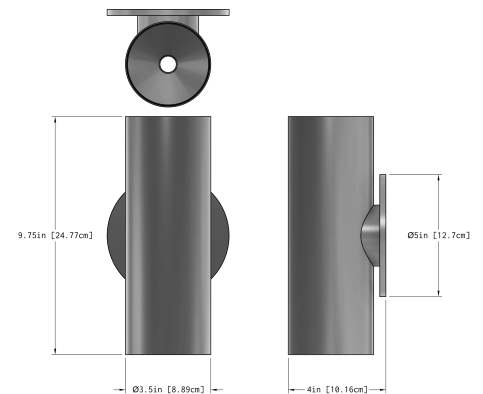

CY+ Sconce

A circle is a symbol that represents notions of wholeness, perfection, eternity, and timelessness. CY Collection is a simple rendition of the purest shape, elongated into a cylinder. Despite its apparent simplicity, the subtle design intricacies make it a more engaging piece to examine. As the form comes to an end the edge gracefully curves inward, drawing the eye towards its sleek form as it swoops in with effortless fluidity. The surface interior is set apart from the exterior with a slightly rougher bumpier texture. The back structure of the sconce allows for the light to live off the backplate as an independent object, while also giving it a stable foundation that grounds the piece. All these details and ideas come together to form a complete product. In essence, a cylinder is not just a shape but a reminder of beauty in simplicity.

DETAILS

MATERIALS: Engineered Polymer, Steel
APPLICATION: Wall Mount
TYPE: Hardwired
SOCKET: Type G8, Max 7W
LIGHT SOURCE: G8 4.5W, 90+ CRI, 410 lm
CERTIFICATIONS: UL and cUL Listed

DIMENSIONS

DIMENSIONS: L 4" x W 3.5" x H 9.75"
WEIGHT: 1.89 lbs

FINISH:

- Brushed Bronze
- Satin Nickel

VOLTAGE:

- 120V (North America)
- 220V-240V (International)