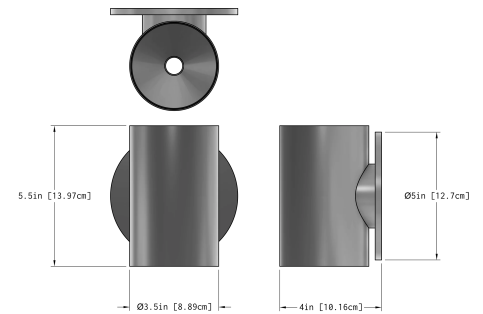

CY Sconce

A circle is a symbol that represents notions of wholeness, perfection, eternity, and timelessness. CY Collection is a simple rendition of the purest shape, elongated into a cylinder. Despite its apparent simplicity, the subtle design intricacies make it a more engaging piece to examine. As the form comes to an end the edge gracefully curves inward, drawing the eye towards its sleek form as it swoops in with effortless fluidity. The surface interior is set apart from the exterior with a slightly rougher bumper texture. The back structure of the sconce allows for the light to live off the backplate as an independent object, while also giving it a stable foundation that grounds the piece. All these details and ideas come together to form a complete product. In essence, a cylinder is not just a shape but a reminder of beauty in simplicity.

DETAILS

MATERIALS: Engineered Polymer, Steel
APPLICATION: Wall Mount
TYPE: Hardwired
SOCKET: Type G8, Max 7W
LIGHT SOURCE: G8 4.5W, 90+ CRI, 410 lm
CERTIFICATIONS: UL and cUL Listed

DIMENSIONS

DIMENSIONS: L 4" x W 3.5" x H 5"
WEIGHT: 1.64 lbs

FINISH:

- Brushed Bronze
- Satin Nickel

VOLTAGE:

- 120V (North America)
- 220V-240V (International)