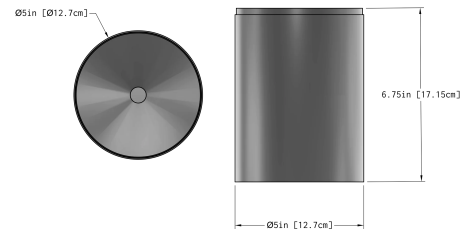

## CY+ Flush Mount

A circle is a symbol that represents notions of wholeness, perfection, eternity, and timelessness. Our CYRL Collection is a simple rendition of the purest shape. Despite its apparent simplicity, the subtle design intricacies make it a more engaging piece to examine. As the form comes to an end - the edge gracefully curves inward, drawing the eye towards its sleek form as it swoops in with effortless fluidity. The surface interior is set apart from the exterior with a slightly rougher bumpier texture. Although the shape symbolizes perfection, imperfection in its surface is embraced with a Wabi-Sabi philosophy. The back structure of the sconce allows for the light to live off the backplate as an independent object, while also giving it a stable foundation that grounds the piece. All these details and ideas come together to form a complete product. In essence, a cylinder is not just a shape but a reminder of beauty in simplicity.

### DETAILS

MATERIALS: Engineered Polymer, Steel  
APPLICATION: Ceiling Mount  
TYPE: Hardwired  
SOCKET: Type G8, Max 7W  
LIGHT SOURCE: G8 4.5W, 90+ CRI, 410 lm  
CERTIFICATIONS: UL and cUL Listed

### DIMENSIONS

DIMENSIONS: L 5" x W 5" x H 6.75"  
WEIGHT: 2.09 lbs