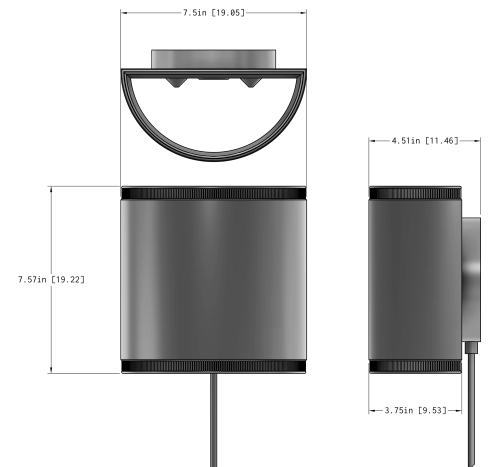

## COLLO Sconce Wired

The Collo Sconce - Its half-cylindrical form directs light in a unique bidirectional manner, allowing for a multifaceted interaction with its surroundings. Unadorned yet profound in its construction.

Upon illumination, the sconce's double-walled structure reveals an intricate paneled ribbing, adding depth and complexity to its otherwise simple form. The top and bottom of the piece are delicately capped with fine ribbing and an understated bulbous piping, reminiscent of refined sewing techniques.

### DETAILS

MATERIALS: Engineered Polymer, Steel

APPLICATION: Wall Mount

TYPE: Wired Plug-in

SWITCH: ON/OFF Toggle (located 24" from lampshade)

SOCKET: Type G8, Max 7W

LIGHT SOURCE: G8 4.5W, 90+ CRI, 410 lm

### DIMENSIONS

DIMENSIONS: L 4.4" x W 7.5" x H 7.57"

WIRE LENGTH: 96"

WEIGHT: 2.48 lbs