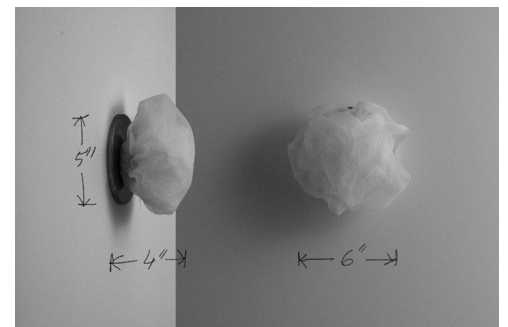

1651 S CENTRAL AVE
SUITE L
GLENDALE, CA 91204

TRADE@HUMANHOME.CO

AURELE NO.1

A wall sconce fashioned from a textured sheer fabric, overlaid together to create a special dimension and delicate orb of light.

DETAILS

MATERIALS: Engineered Polymer, Steel
APPLICATION: Wall Mount
TYPE: Hardwired
SOCKET: Type G8, Max 7W
LIGHT SOURCE: G8 4.5W, 90+ CRI, 410 lm
CERTIFICATIONS: UL and cUL Listed

DIMENSIONS

DIMENSIONS: L 4" x W 6" x H 6"
WEIGHT: 1.6 lb