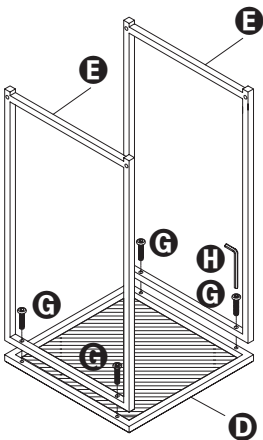

# PARTS LIST

PART/ILLUSTRATION	(QTY)	DESCRIPTION
<b>A</b> 	(1)	large top
<b>B</b> 	(2)	large base
<b>C</b> 	(2)	large base bars
<b>D</b> 	(1)	small top
<b>E</b> 	(2)	small base
<b>F</b> 	(2)	small base bars
<b>G</b> 	(16)	pan head, hex socket screws (M6 x 1 x 25mm)
<b>H</b> 	(1)	hex wrench

# ASSEMBLY

1

2

3

4

3

honey•can•do

**Honey-Can-Do International**