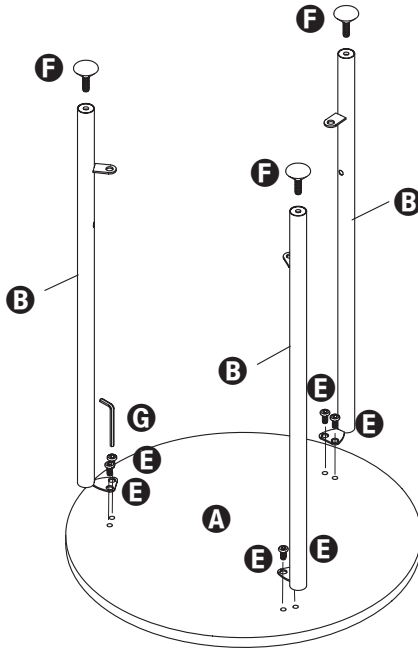

TBL-08798

2-tier round side table

15.75" L x 15.75" W x 21.26" H

PARTS LIST

PART/ILLUSTRATION	(QTY)	DESCRIPTION
A 	(1)	top
B 	(3)	legs
C 	(1)	base
D 	(1)	frame
E 	(12)	pan head, hex socket screws (M6 x 1 x 12mm)
F 	(3)	feet
G 	(1)	hex wrench

ASSEMBLY

1

2

3

honey•can•do

Honey-Can-Do International

5300 St. Charles Road, Berkeley, IL 60163 USA

877.242.2636 | honeycando.com | support@honeycando.com