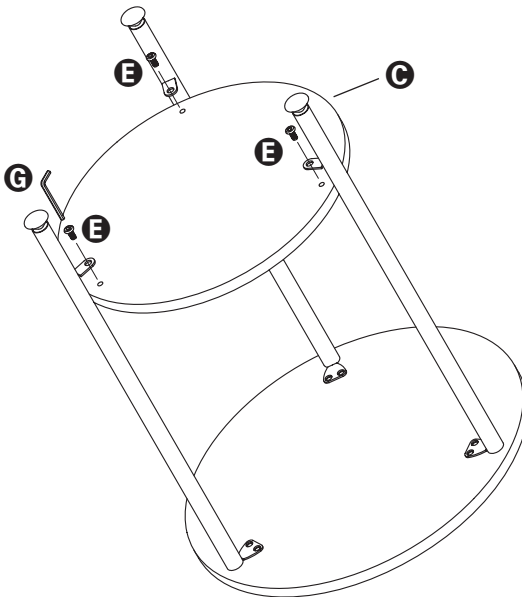

TBL-08798

2-tier round side table

15.75" L x 15.75" W x 21.26" H

PARTS LIST

PART/ILLUSTRATION	(QTY)	DESCRIPTION
A 	(1)	top
B 	(3)	legs
C 	(1)	base
D 	(1)	frame
E 	(12)	pan head, hex socket screws (M6 x 1 x 12mm)
F 	(3)	feet
G 	(1)	hex wrench

ASSEMBLY

1

2

3

honey•can•do

Honey-Can-Do International

5300 St. Charles Road, Berkeley, IL 60163 USA

877.242.2636 | honeycando.com | support@honeycando.com