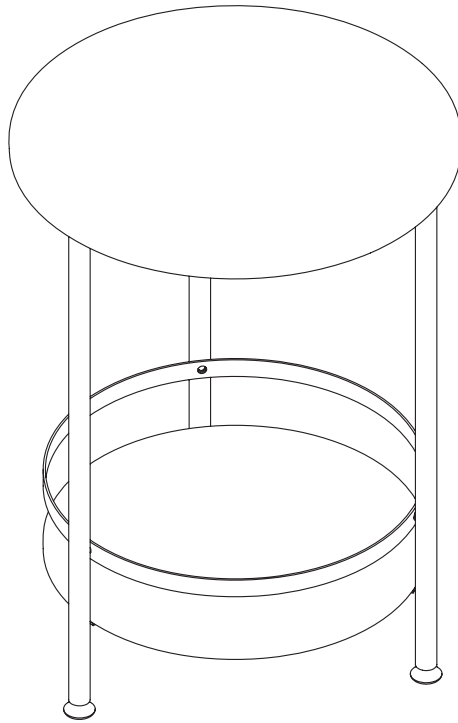

TBL-08798

2-tier round side table

15.75" L x 15.75" W x 21.26" H

PARTS LIST

PART/ILLUSTRATION	(QTY)	DESCRIPTION
A 	(1)	top
B 	(3)	legs
C 	(1)	base
D 	(1)	frame
E 	(12)	pan head, hex socket screws (M6 x 1 x 12mm)
F 	(3)	feet
G 	(1)	hex wrench