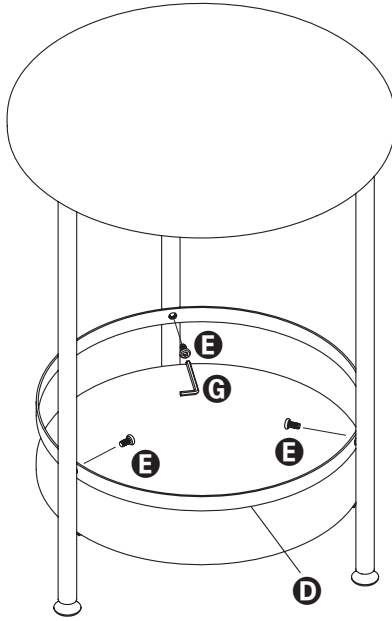

TBL-08798

2-tier round side table

15.75" L x 15.75" W x 21.26" H

PARTS LIST

PART/ILLUSTRATION	(QTY)	DESCRIPTION
A 	(1)	top
B 	(3)	legs
C 	(1)	base
D 	(1)	frame
E 	(12)	pan head, hex socket screws (M6 x 1 x 12mm)
F 	(3)	feet
G 	(1)	hex wrench

ASSEMBLY

1

2

3

honey•can•do

Honey-Can-Do International

5300 St. Charles Road, Berkeley, IL 60163 USA

877.242.2636 | honeycando.com | support@honeycando.com