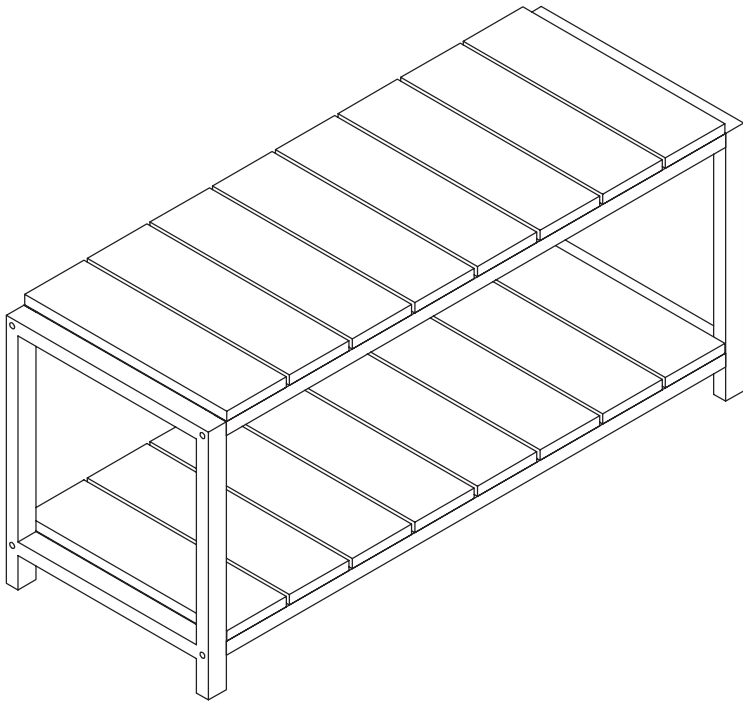

STO-09775

shoe storage bench

33.85 in L x 13 in W x 18 in H

PARTS LIST

PART/ILLUSTRATION	(QTY)	DESCRIPTION
A 	(2)	frames
B 	(4)	support bars
C 	(2)	shelves
D 	(8)	pan head, hex socket screws (M6 x 45mm)
E 	(8)	pan head, hex socket screws (M6 x 30mm)
F 	(1)	hex wrench