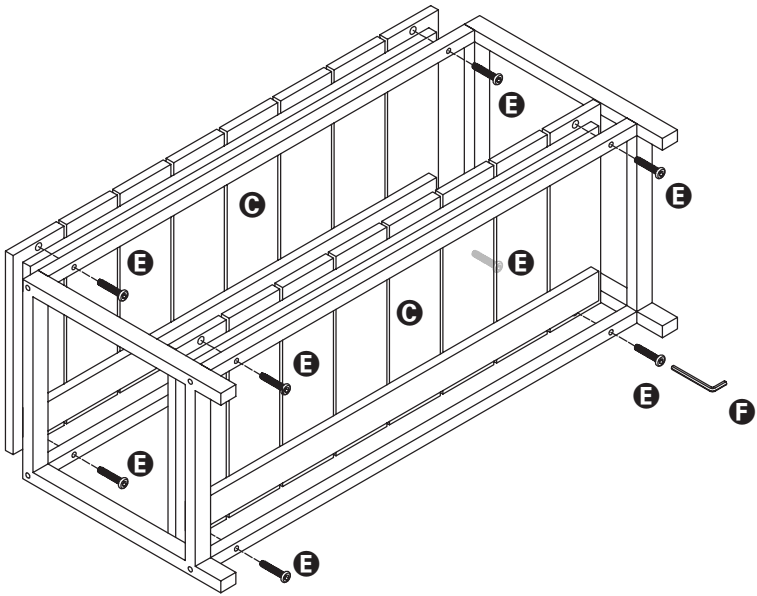

3

honey•can•do

Honey-Can-Do International

5300 St. Charles Road, Berkeley, IL 60163 USA

877.242.2636 | honeycando.com | support@honeycando.com

©2022 Honey-Can-Do International, LLC | All Rights Reserved

Visit www.youtube.com/myhoneycando to watch our assembly videos.

220330