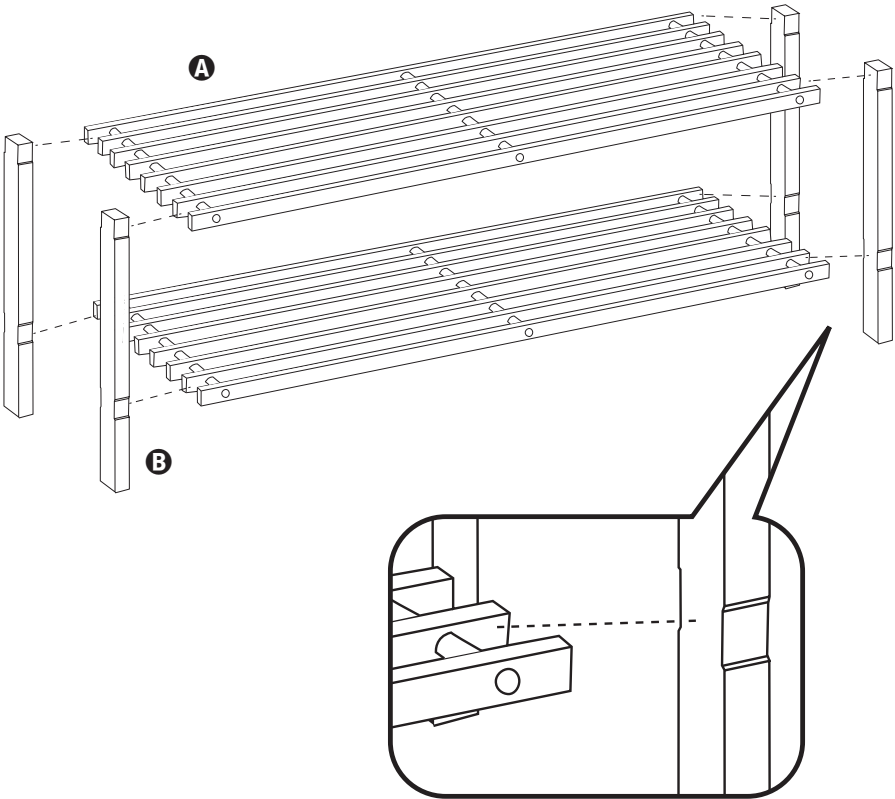

SHO-08412
SHO-08413

shoe rack étagère pour chaussures

29.1 in L x 10.4 in W x 11.6 in H / 73.91 cm L x 26.42 cm W x 29.46 cm H

PARTS LIST

PART/ILLUSTRATION	(QTY)	DESCRIPTION
-------------------	-------	-------------

A

(2)

shelf
étagère

B

(4)

supports
supports

ASSEMBLY

1