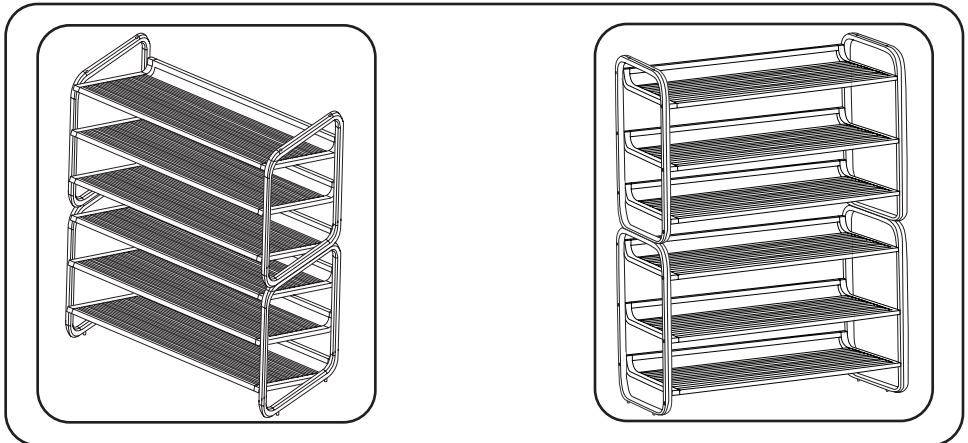

ALTERNATE ASSEMBLY

STACKING