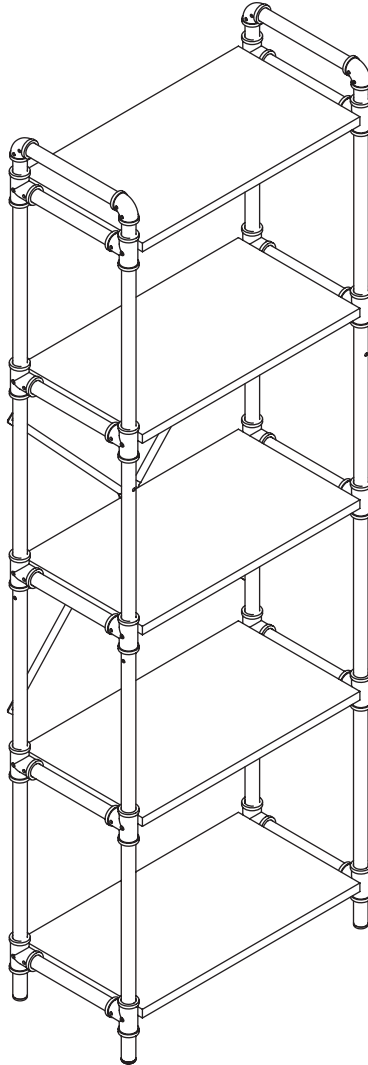

# 5-tier loft shelving unit

**23.6 in L x 11.8 in W x 70.9 in H**

# PARTS LIST

| PART/ILLUSTRATION  | (QTY) | DESCRIPTION         |
|--|-------|---------------------|
| <b>A</b>    | (2)   | support poles       |
| <b>B</b>    | (5)   | shelves             |
| <b>C</b>    | (2)   | top frames          |
| <b>D</b>    | (2)   | bottom frames       |
| <b>E</b>    | (1)   | wrench              |
| <b>F</b>   | (1)   | hex key             |
| <b>G</b>  | (29)  | screws              |
| <b>H</b>  | (1)   | nut                 |
| <b>I</b>  | (2)   | wall support straps |
| <b>J</b>  | (2)   | wall screws         |
| <b>K</b>  | (2)   | anchors             |