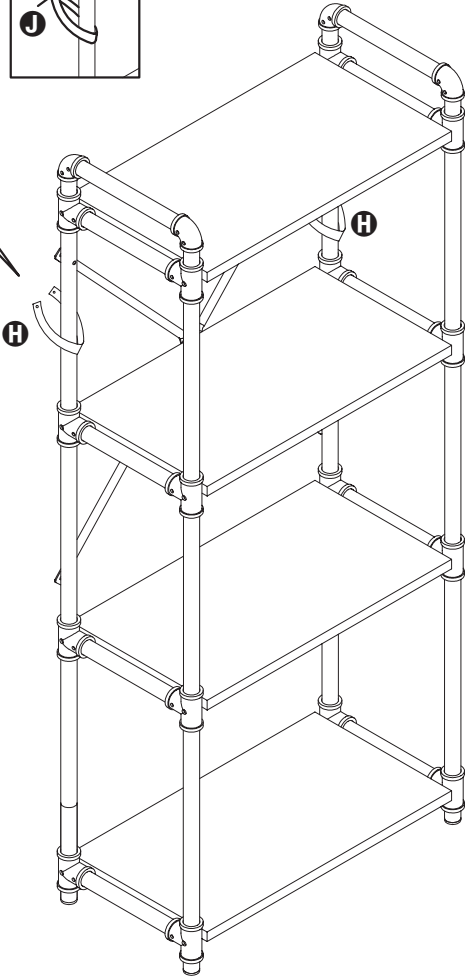

# PARTS LIST

PART/ILLUSTRATION	(QTY)	DESCRIPTION
<b>A</b> 	(2)	support poles
<b>B</b> 	(4)	shelves
<b>C</b> 	(2)	side frames
<b>D</b> 	(1)	wrench
<b>E</b> 	(1)	hex key
<b>F</b> 	(21)	screws
<b>G</b> 	(1)	nut
<b>H</b> 	(2)	wall support straps
<b>I</b> 	(2)	wall screws
<b>J</b> 	(2)	anchors

# ASSEMBLY

5

# ASSEMBLY

6

wall

YOUR SOURCE FOR  
ORGANIZATION,  
STORAGE & STYLE

**Honey-Can-Do International**

5300 St. Charles Road, Berkeley, IL 60163 USA  
877.242.2636 | [honeycando.com](http://honeycando.com) | [customerservice@honeycando.com](mailto:customerservice@honeycando.com)  
©2020 Honey-Can-Do International, LLC | All Rights Reserved