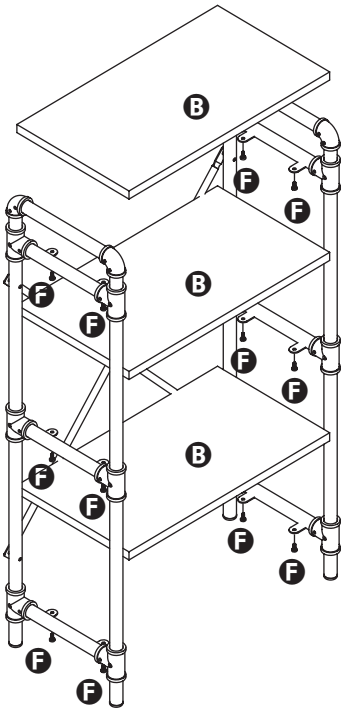

SHF-08839

3-tier loft shelving unit

23.6 in L x 11.8 in W x 39.4 in H

PARTS LIST

PART/ILLUSTRATION	(QTY)	DESCRIPTION
A 	(2)	support poles
B 	(3)	shelves
C 	(2)	side frames
D 	(1)	wrench
E 	(1)	hex key
F 	(17)	screws
G 	(1)	nut

ASSEMBLY

2

YOUR SOURCE FOR
ORGANIZATION,
STORAGE & STYLE

Honey-Can-Do International

5300 St. Charles Road, Berkeley, IL 60163 USA
877.242.2636 | honeycando.com | customerservice@honeycando.com
©2020 Honey-Can-Do International, LLC | All Rights Reserved