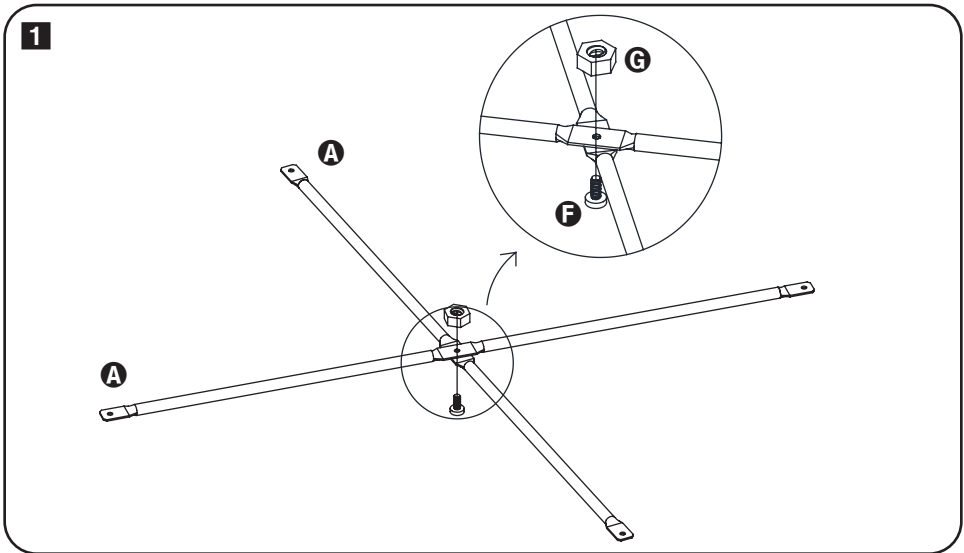

SHF-08839

3-tier loft shelving unit

23.6 in L x 11.8 in W x 39.4 in H

PARTS LIST

PART/ILLUSTRATION	(QTY)	DESCRIPTION
A 	(2)	support poles
B 	(3)	shelves
C 	(2)	side frames
D 	(1)	wrench
E 	(1)	hex key
F 	(17)	screws
G 	(1)	nut