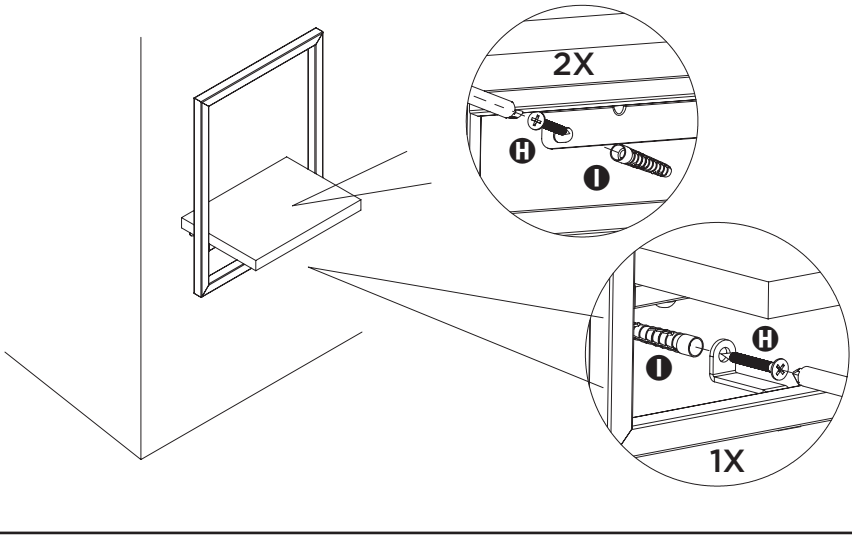

4

LIMITED LIFETIME WARRANTY

Honey-Can-Do International, LLC (HCD) warrants its products will be free from defects in materials and workmanship when used for normal personal or household use. Except as provided below HCD, at its option, may offer a comparable product or offer a replacement part or request that the item be returned to the place of purchase. This warranty DOES NOT apply to damage caused by negligence, misuse, excessive use, improper cleaning, improper assembly, or any circumstances not directly attributable to manufacturing defects. Proof of purchase is required in the form of a receipt (copy or original) to validate warranty. HCD provides this limited lifetime warranty in lieu of all other warranties, either express or implied. In no event shall HCD, its affiliates, or subsidiaries be responsible for consequential or incidental damages arising out of a claim of defective product. Some states or provinces do not allow some exclusions or limitations, so the above statement may not apply to you. This warranty gives you specific legal rights. Additional rights vary by state or province.

WARNING:

Keep bags and plastic sheeting away from babies and children. Do not use in cribs, beds, carriages or playpens. The plastic may cling to the nose and mouth and prevent breathing.

YOUR SOURCE FOR
ORGANIZATION,
STORAGE & STYLE

Honey-Can-Do International

5300 St. Charles Road, Berkeley, IL 60163 USA

877.242.2636 | www.honeycando.com

©2019 Honey-Can-Do International, LLC | All Rights Reserved

Visit www.youtube.com/myhoneycando to watch our assembly videos.