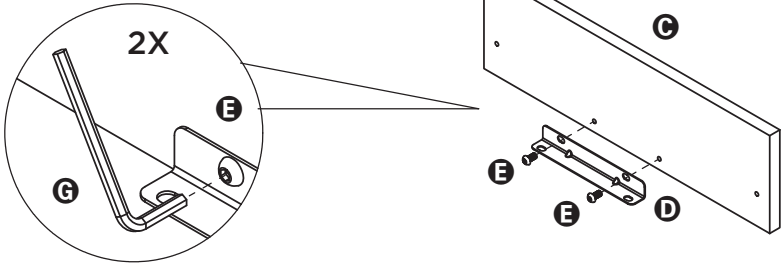

SHF-08573

floating wall shelf

17.7" L x 4.9" W x 11.2" H

PARTS LIST

PART/ILLUSTRATION	(QTY)	DESCRIPTION
-------------------	-------	-------------

(1) frame

(1) frame bracket

(1) shelf

(1) shelf bracket

(3) short hex screws

(2) long hex screws

(1) hex wrench

(3) wall screws

(3) wall anchors

ASSEMBLY

1