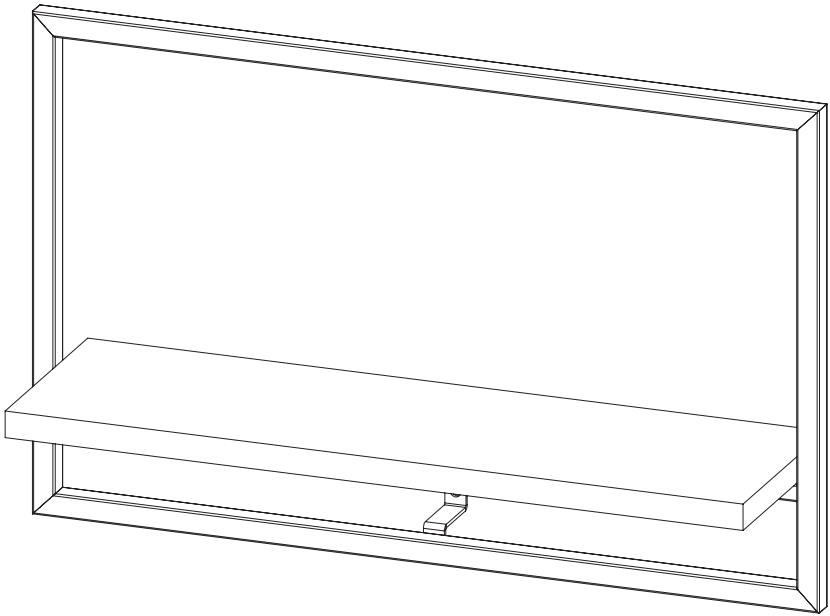

SHF-08573

floating wall shelf

17.7" L x 4.9" W x 11.2" H

PARTS LIST

PART/ILLUSTRATION	(QTY)	DESCRIPTION
-------------------	-------	-------------

(1) frame

(1) frame bracket

(1) shelf

(1) shelf bracket

(3) short hex screws

(2) long hex screws

(1) hex wrench

(3) wall screws

(3) wall anchors

ASSEMBLY

1