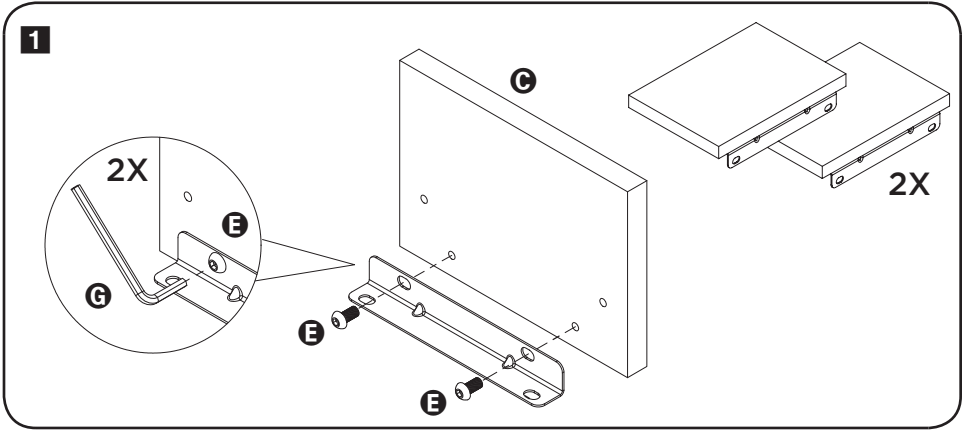

SHF-08572

double floating wall shelf

8.1" L x 4.9" D x 23.6" H

PARTS LIST

PART/ILLUSTRATION	(QTY)	DESCRIPTION
A 	(1)	frame
B 	(1)	frame bracket
C 	(2)	shelves
D 	(2)	shelf brackets
E 	(5)	short hex screws
F 	(4)	long hex screws
G 	(1)	hex wrench
H 	(5)	wall screws
I 	(5)	wall anchors

ASSEMBLY

4

LIMITED LIFETIME WARRANTY

Honey-Can-Do International, LLC (HCD) warrants its products will be free from defects in materials and workmanship when used for normal personal or household use. Except as provided below HCD, at its option, may offer a comparable product or offer a replacement part or request that the item be returned to the place of purchase. This warranty DOES NOT apply to damage caused by negligence, misuse, excessive use, improper cleaning, improper assembly, or any circumstances not directly attributable to manufacturing defects. Proof of purchase is required in the form of a receipt (copy or original) to validate warranty. HCD provides this limited lifetime warranty in lieu of all other warranties, either express or implied. In no event shall HCD, its affiliates, or subsidiaries be responsible for consequential or incidental damages arising out of a claim of defective product. Some states or provinces do not allow some exclusions or limitations, so the above statement may not apply to you. This warranty gives you specific legal rights. Additional rights vary by state or province.