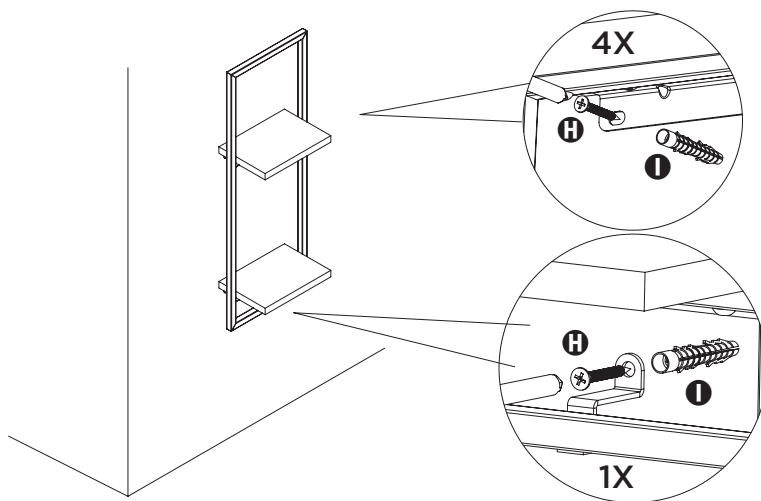

4

LIMITED LIFETIME WARRANTY

Honey-Can-Do International, LLC (HCD) warrants its products will be free from defects in materials and workmanship when used for normal personal or household use. Except as provided below HCD, at its option, may offer a comparable product or offer a replacement part or request that the item be returned to the place of purchase. This warranty DOES NOT apply to damage caused by negligence, misuse, excessive use, improper cleaning, improper assembly, or any circumstances not directly attributable to manufacturing defects. Proof of purchase is required in the form of a receipt (copy or original) to validate warranty. HCD provides this limited lifetime warranty in lieu of all other warranties, either express or implied. In no event shall HCD, its affiliates, or subsidiaries be responsible for consequential or incidental damages arising out of a claim of defective product. Some states or provinces do not allow some exclusions or limitations, so the above statement may not apply to you. This warranty gives you specific legal rights. Additional rights vary by state or province.

WARNING:

Keep bags and plastic sheeting away from babies and children. Do not use in cribs, beds, carriages or playpens. The plastic may cling to the nose and mouth and prevent breathing.

YOUR SOURCE FOR
ORGANIZATION,
STORAGE & STYLE

Honey-Can-Do International

5300 St. Charles Road, Berkeley, IL 60163 USA

877.242.2636 | www.honeycando.com

©2019 Honey-Can-Do International, LLC | All Rights Reserved

Visit www.youtube.com/myhoneycando to watch our assembly videos.