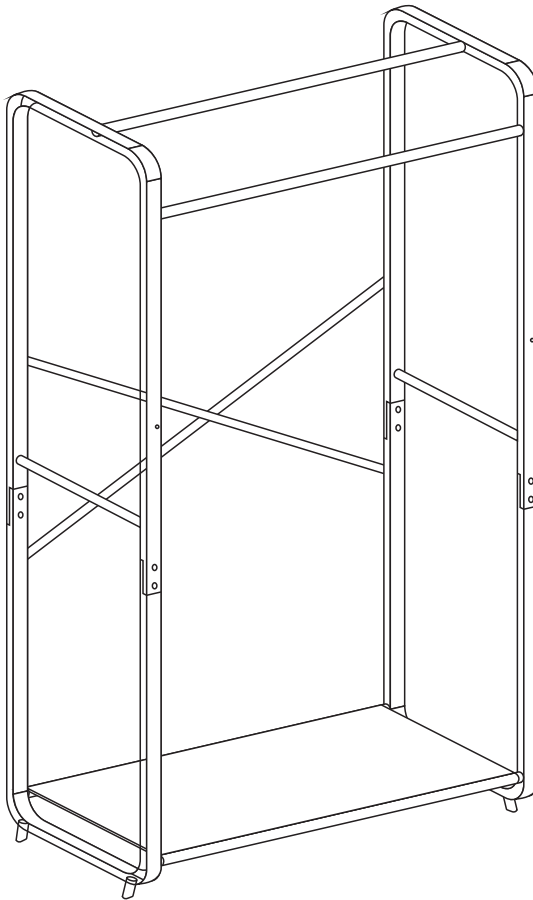

GAR-09063

elevated basics
bamboo & canvas
garment rack

12.99 in L x 36.02 in W x 65.94 in H

PARTS LIST

PART/ILLUSTRATION	(QTY)	DESCRIPTION
A 	(1)	bottom support
B 	(1)	bottom support
C 	(1)	top support
D 	(1)	top support
E 	(2)	base poles = .59 in
F 	(1)	canvas shelf
G 	(2)	top poles = .78 in
H 	(2)	side supports
I 	(2)	back supports

PARTS LIST

PART/ILLUSTRATION	(QTY)	DESCRIPTION
J 	(8)	pan head, hex socket screws (M6 x 1 x 10mm) pan head, phillips recess sex bolt (M6 x 1 x 10mm)
K 	(12)	flat head,hex socket screws , wood screws (M5x 50mm)
L 	(4)	truss head, phillips recess, wood screws (M5 x 13mm)
M 	(1)	hex wrench