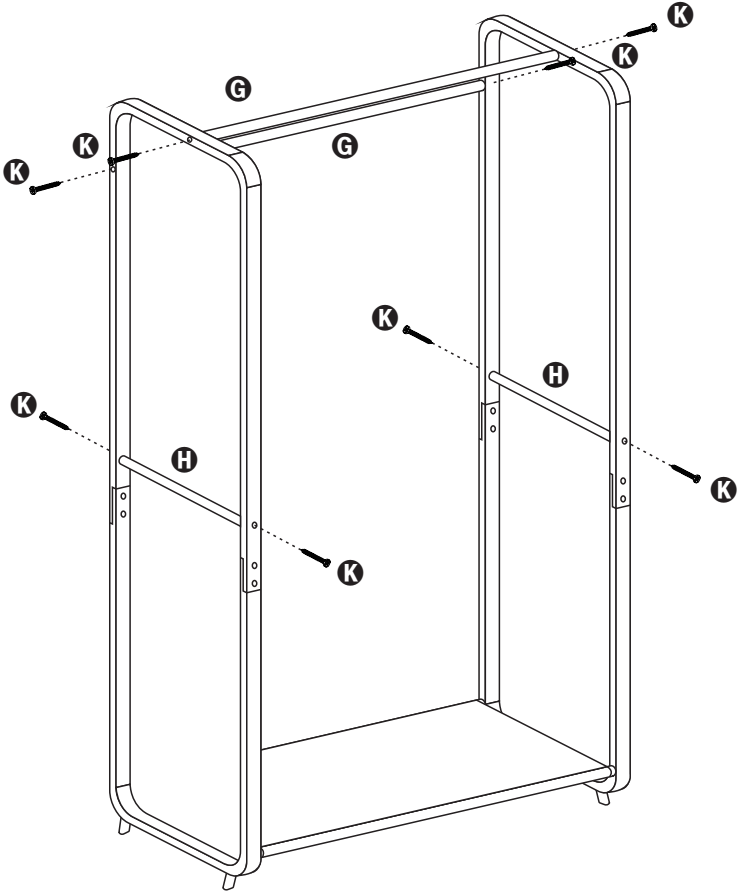

GAR-09063

elevated basics
bamboo & canvas
garment rack

12.99 in L x 36.02 in W x 65.94 in H

PARTS LIST

PART/ILLUSTRATION	(QTY)	DESCRIPTION
A 	(1)	bottom support
B 	(1)	bottom support
C 	(1)	top support
D 	(1)	top support
E 	(2)	base poles = .59 in
F 	(1)	canvas shelf
G 	(2)	top poles = .78 in
H 	(2)	side supports
I 	(2)	back supports

PARTS LIST

PART/ILLUSTRATION	(QTY)	DESCRIPTION
J 	(8)	pan head, hex socket screws (M6 x 1 x 10mm) pan head, phillips recess sex bolt (M6 x 1 x 10mm)
K 	(12)	flat head,hex socket screws , wood screws (M5x 50mm)
L 	(4)	truss head, phillips recess, wood screws (M5 x 13mm)
M 	(1)	hex wrench

ASSEMBLY

1

ASSEMBLY

2

ASSEMBLY

3

ASSEMBLY

4