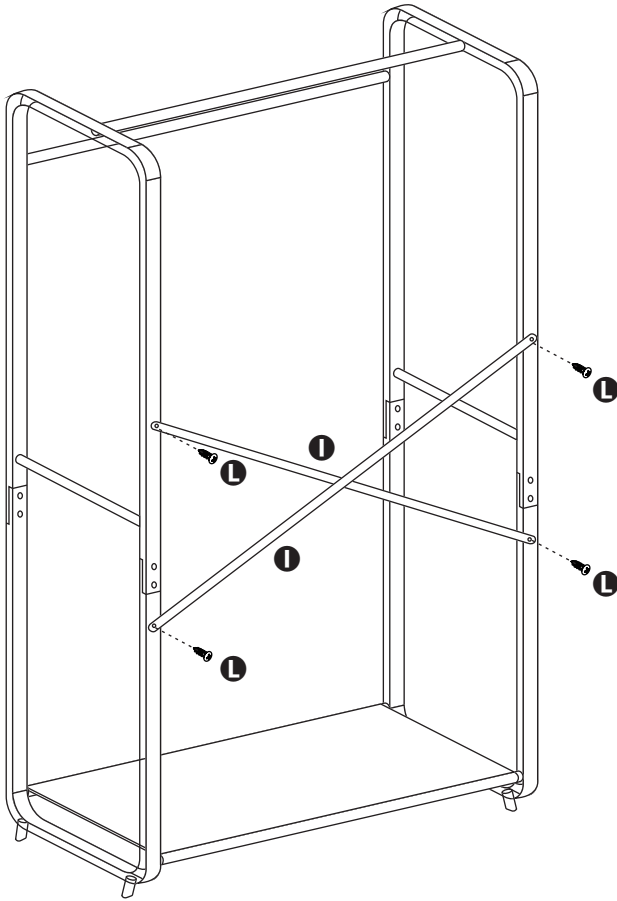

5

honey•can•do

Honey-Can-Do International

5300 St. Charles Road, Berkeley, IL 60163 USA

877.242.2636 | honeycando.com | support@honeycando.com

©2021 Honey-Can-Do International, LLC | All Rights Reserved

Visit [youtube.com/myhoneycando](https://www.youtube.com/myhoneycando) to watch our assembly videos.

210114