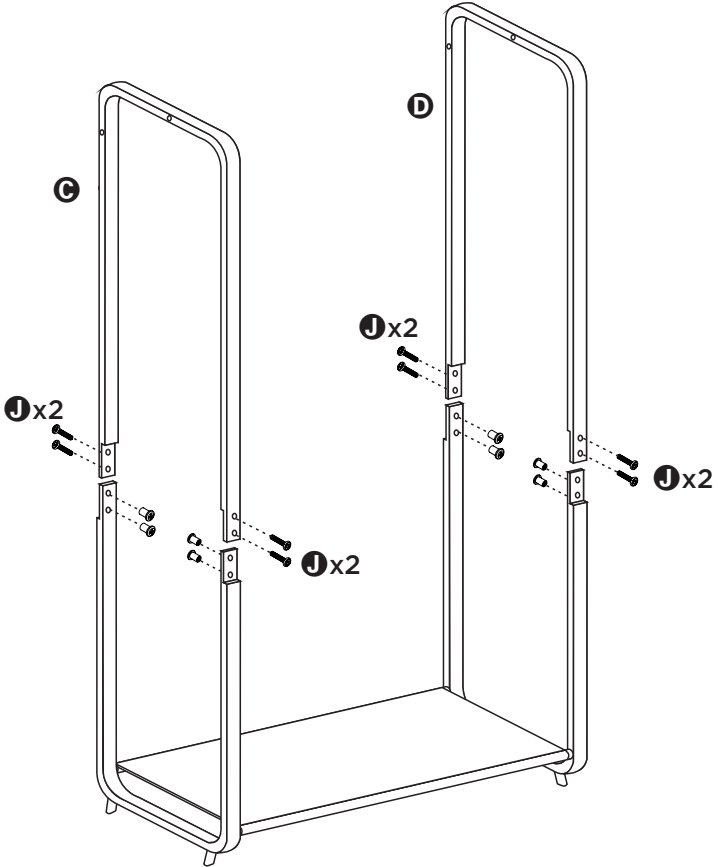

GAR-09063

elevated basics
bamboo & canvas
garment rack

12.99 in L x 36.02 in W x 65.94 in H

PARTS LIST

PART/ILLUSTRATION	(QTY)	DESCRIPTION
A 	(1)	bottom support
B 	(1)	bottom support
C 	(1)	top support
D 	(1)	top support
E 	(2)	base poles = .59 in
F 	(1)	canvas shelf
G 	(2)	top poles = .78 in
H 	(2)	side supports
I 	(2)	back supports

PARTS LIST

PART/ILLUSTRATION	(QTY)	DESCRIPTION
J 	(8)	pan head, hex socket screws (M6 x 1 x 10mm) pan head, phillips recess sex bolt (M6 x 1 x 10mm)
K 	(12)	flat head,hex socket screws , wood screws (M5x 50mm)
L 	(4)	truss head, phillips recess, wood screws (M5 x 13mm)
M 	(1)	hex wrench

ASSEMBLY

1

ASSEMBLY

2

ASSEMBLY

3

ASSEMBLY

4