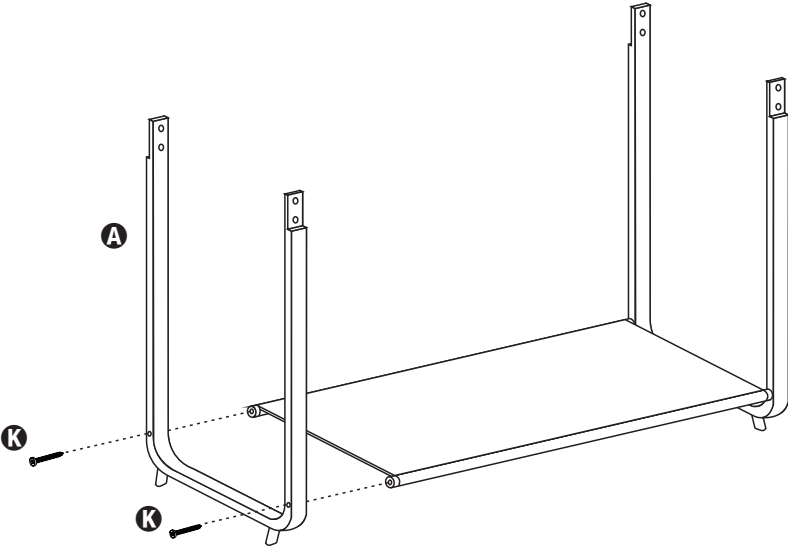

GAR-09063

elevated basics
bamboo & canvas
garment rack

12.99 in L x 36.02 in W x 65.94 in H

PARTS LIST

PART/ILLUSTRATION	(QTY)	DESCRIPTION
A 	(1)	bottom support
B 	(1)	bottom support
C 	(1)	top support
D 	(1)	top support
E 	(2)	base poles = .59 in
F 	(1)	canvas shelf
G 	(2)	top poles = .78 in
H 	(2)	side supports
I 	(2)	back supports

PARTS LIST

PART/ILLUSTRATION	(QTY)	DESCRIPTION
J 	(8)	pan head, hex socket screws (M6 x 1 x 10mm) pan head, phillips recess sex bolt (M6 x 1 x 10mm)
K 	(12)	flat head,hex socket screws , wood screws (M5x 50mm)
L 	(4)	truss head, phillips recess, wood screws (M5 x 13mm)
M 	(1)	hex wrench

ASSEMBLY

1

ASSEMBLY

2

ASSEMBLY

3

ASSEMBLY

4