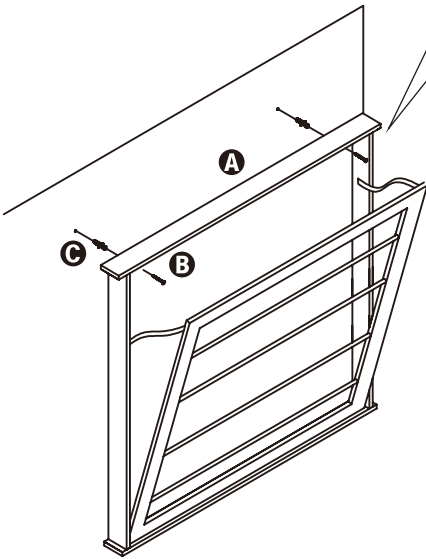

DRY-04446

wall-mounted drying rack
repisa de secado para pared
étagère de séchage à montage mural

2.25 in L x 23 in W x 27.25 in H / 5.7 cm L x 58.4 cm W x 69.2 cm H

PARTS LIST

PART/ILLUSTRATION	(QTY)	DESCRIPTION
A 	(1)	wall-mounted drying rack repisa de secado para pared étagère de séchage à montage mural
B 	(2)	screws tornillos vis
C 	(2)	wall anchor sleeve manga del anclaje de pared manchon dancrage de paroi
D 	(2)	wall anchor sleeves anclajes de pared manchons dancrage
E 	(4)	hooks ganchos crochets

TOOLS NEEDED (NOT INCLUDED)

ASSEMBLY

1

Option 1
Opción 1
Option 1

Option 2
Opción 2
Option 2

YOUR SOURCE FOR
ORGANIZATION,
STORAGE & STYLE

Honey-Can-Do International

5300 St. Charles Road, Berkeley, IL 60163 USA