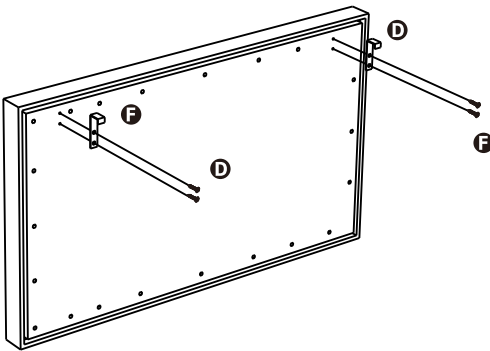

DRY-04446

wall-mounted drying rack
repisa de secado para pared
étagère de séchage à montage mural

2.25 in L x 23 in W x 27.25 in H / 5.7 cm L x 58.4 cm W x 69.2 cm H

PARTS LIST

PART/ILLUSTRATION	(QTY)	DESCRIPTION
A 	(1)	wall-mounted drying rack repisa de secado para pared étagère de séchage à montage mural
B 	(2)	screws tornillos vis
C 	(2)	wall anchor sleeve manga del anclaje de pared manchon dancrage de paroi
D 	(2)	wall anchor sleeves anclajes de pared manchons dancrage
E 	(4)	hooks ganchos crochets

TOOLS NEEDED (NOT INCLUDED)

ASSEMBLY

1

Option 1
Opción 1
Option 1

Option 2
Opción 2
Option 2

YOUR SOURCE FOR
ORGANIZATION,
STORAGE & STYLE

Honey-Can-Do International

5300 St. Charles Road, Berkeley, IL 60163 USA