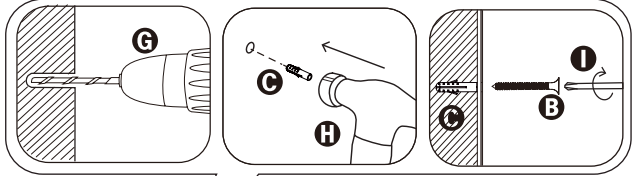

DRY-04446

wall-mounted drying rack
repisa de secado para pared
étagère de séchage à montage mural

2.25 in L x 23 in W x 27.25 in H / 5.7 cm L x 58.4 cm W x 69.2 cm H

PARTS LIST

PART/ILLUSTRATION	(QTY)	DESCRIPTION
A 	(1)	wall-mounted drying rack repisa de secado para pared étagère de séchage à montage mural
B 	(2)	screws tornillos vis
C 	(2)	wall anchor sleeve manga del anclaje de pared manchon dancrage de paroi
D 	(2)	wall anchor sleeves anclajes de pared manchons dancrage
E 	(4)	hooks ganchos crochets

TOOLS NEEDED (NOT INCLUDED)

ASSEMBLY

1

Option 1
Opción 1
Option 1

Option 2
Opción 2
Option 2

YOUR SOURCE FOR
ORGANIZATION,
STORAGE & STYLE

Honey-Can-Do International

5300 St. Charles Road, Berkeley, IL 60163 USA