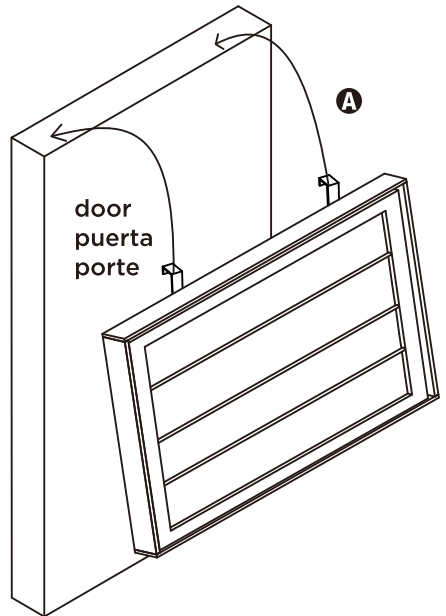

DRY-04446

wall-mounted drying rack
repisa de secado para pared
étagère de séchage à montage mural

2.25 in L x 23 in W x 27.25 in H / 5.7 cm L x 58.4 cm W x 69.2 cm H

PARTS LIST

PART/ILLUSTRATION	(QTY)	DESCRIPTION
A 	(1)	wall-mounted drying rack repisa de secado para pared étagère de séchage à montage mural
B 	(2)	screws tornillos vis
C 	(2)	wall anchor sleeve manga del anclaje de pared manchon dancrage de paroi
D 	(2)	wall anchor sleeves anclajes de pared manchons dancrage
E 	(4)	hooks ganchos crochets

TOOLS NEEDED (NOT INCLUDED)

ASSEMBLY

1

Option 1
Opción 1
Option 1

Option 2
Opción 2
Option 2

YOUR SOURCE FOR
ORGANIZATION,
STORAGE & STYLE

Honey-Can-Do International

5300 St. Charles Road, Berkeley, IL 60163 USA