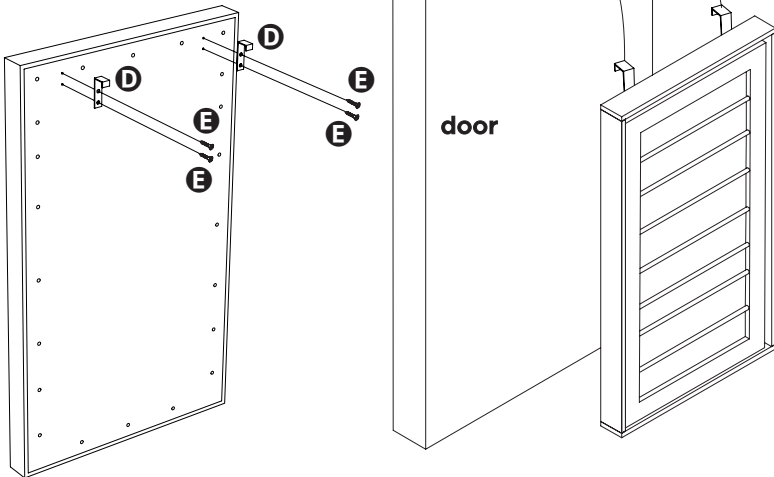

ASSEMBLY

1

Option 1

Option 2