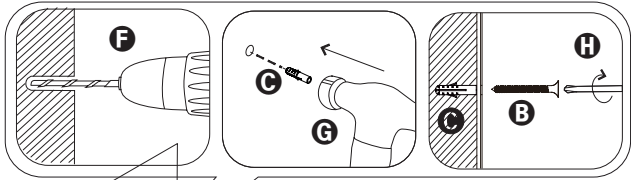

ASSEMBLY

1

Option 1