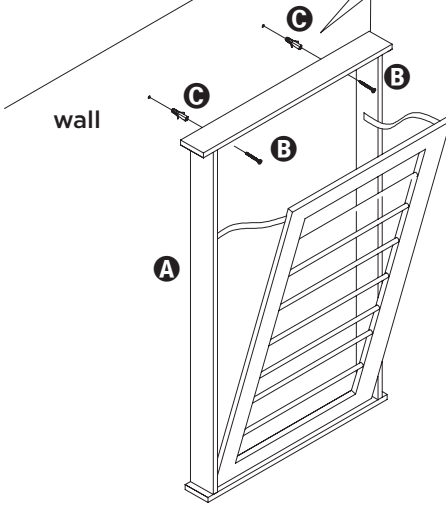

ASSEMBLY

1

Option 1