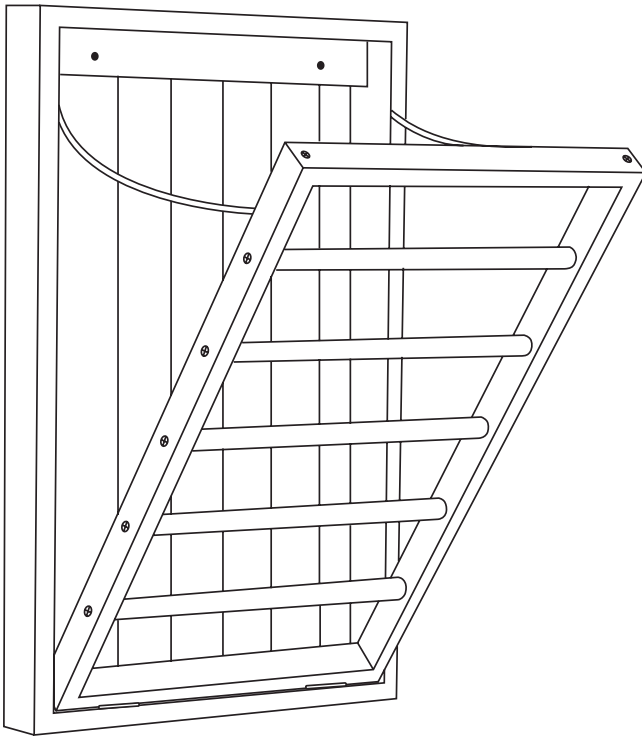

# wall-mounted drying rack

**2.25 in L x 23 in W x 42 in H**

# PARTS LIST

PART/ILLUSTRATION	(QTY)	DESCRIPTION
<b>A</b> 	(1)	wall-mounted drying rack
<b>B</b> 	(2)	truss head, philips recess, self-tapping screws (M4x 40mm)
<b>C</b> 	(2)	wall anchor sleeve
<b>D</b> 	(2)	over-the-door hooks
<b>E</b> 	(4)	truss head, philips recess, wood screws (M4x 12mm)