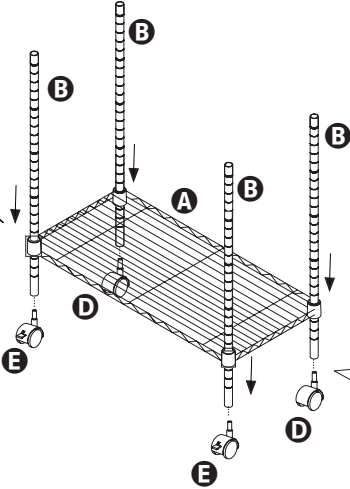

media cart
carro de 3 niveles para electrónicos
chariot de médias avec 3 étagères

16 in L x 28 in W x 26 in H (40.64 cm L x 71.12 cm W x 66.04 cm H)

PARTS LIST

PART/ILLUSTRATION	(QTY)	DESCRIPTION
A 	(3)	shelf estante étagère
B 	(4)	support poles postes de soporte les poteaux de soutien
C 	(12)	shelf support clips clips de soporte del estante clips de support d'étagère
D 	(2)	casters ruedas roulettes
E 	(2)	locking casters ruedas de bloqueo roulettes à blocage

ASSEMBLY

1

2

3

LIMITED LIFETIME WARRANTY

Honey-Can-Do International, LLC (HCD) warrants its products will be free from defects in materials and workmanship when used for normal personal or household use. Except as provided below HCD, at its option, may offer a comparable product or offer a replacement part or request that the item be returned to the place of purchase. This warranty DOES NOT apply to damage caused by negligence, misuse, excessive use, improper cleaning, improper assembly, or any circumstances not directly attributable to manufacturing defects. Proof of purchase is required in the form of a receipt (copy or original) to validate warranty. HCD provides this limited lifetime warranty in lieu of all other warranties, either express or implied. In no event shall HCD, its affiliates, or subsidiaries be responsible for consequential or incidental damages arising out of a claim of defective product. Some states or provinces do not allow some exclusions or limitations, so the above statement may not apply to you. This warranty gives you specific legal rights. Additional rights vary by state or province.