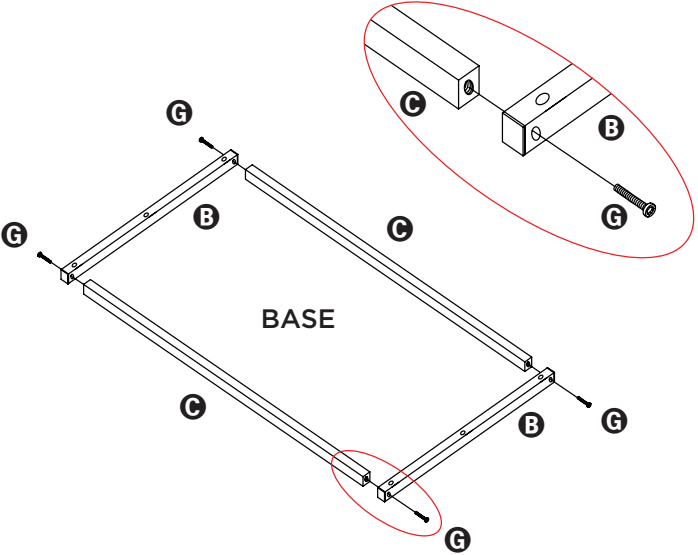

BTH-08464

3-tier towel rack

17.7" L x 8.5" W x 33.3" H / 45 cm L x 21.5 cm D x 84.5 cm H

PARTS LIST

PART/ILLUSTRATION	(QTY)	DESCRIPTION
A 	(3)	support bars
B 	(2)	base- sides
C 	(2)	base- front/back
D 	(2)	front uprights
E 	(2)	middle uprights
F 	(2)	back uprights
G 	(16)	screws
H 	(1)	hex wrench

ASSEMBLY

- 1** **B** 2
- C** 2
- G** 4

Assemble part (B) to part (C) with metal screws (G).

- 2** **D** 2
- E** 2
- F** 2
- G** 6

Assemble part (D,E&F) to part (B) with metal screws (G).

3 **A** 2
 G 2

Assemble part (A) to part (D,E&F) with metal screws (G).