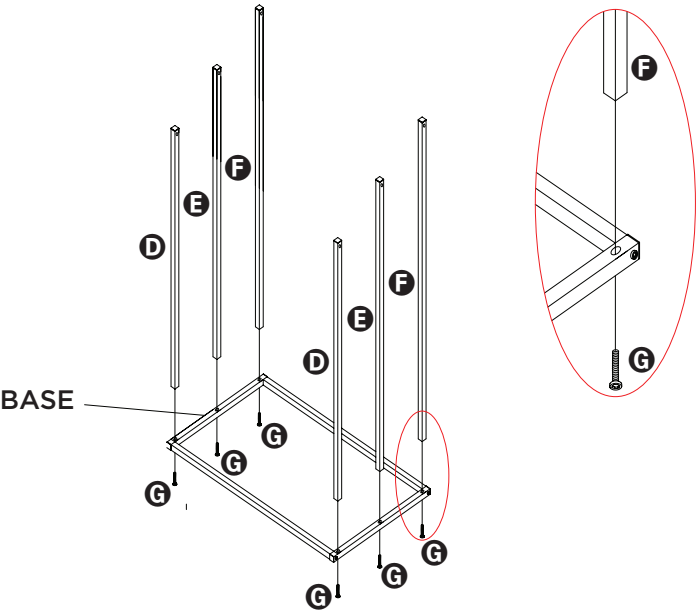

BTH-08464

3-tier towel rack

17.7" L x 8.5" W x 33.3" H / 45 cm L x 21.5 cm D x 84.5 cm H

PARTS LIST

PART/ILLUSTRATION	(QTY)	DESCRIPTION
A 	(3)	support bars
B 	(2)	base- sides
C 	(2)	base- front/back
D 	(2)	front uprights
E 	(2)	middle uprights
F 	(2)	back uprights
G 	(16)	screws
H 	(1)	hex wrench

ASSEMBLY

- 1** **B** 2
- C** 2
- G** 4

Assemble part (B) to part (C) with metal screws (G).

- 2** **D** 2
- E** 2
- F** 2
- G** 6

Assemble part (D,E&F) to part (B) with metal screws (G).

3 **A** 2
 G 2

Assemble part (A) to part (D,E&F) with metal screws (G).