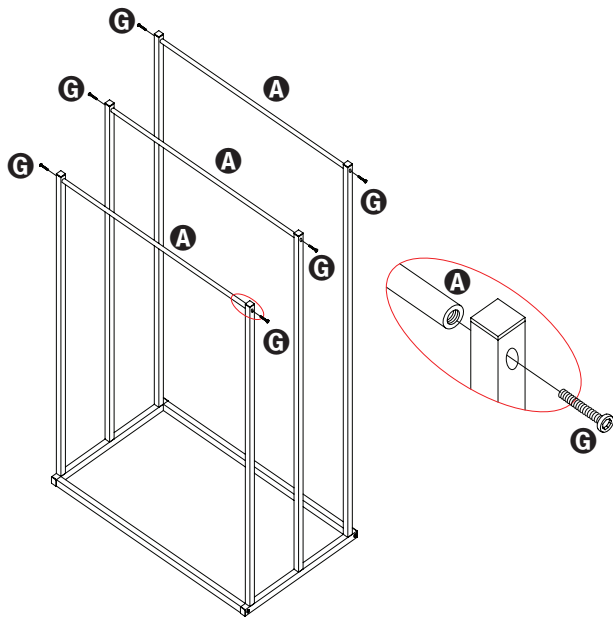

BTH-08464

3-tier towel rack

17.7" L x 8.5" W x 33.3" H / 45 cm L x 21.5 cm D x 84.5 cm H

PARTS LIST

PART/ILLUSTRATION	(QTY)	DESCRIPTION
A 	(3)	support bars
B 	(2)	base- sides
C 	(2)	base- front/back
D 	(2)	front uprights
E 	(2)	middle uprights
F 	(2)	back uprights
G 	(16)	screws
H 	(1)	hex wrench

ASSEMBLY

- 1** **B** 2
- C** 2
- G** 4

Assemble part (B) to part (C) with metal screws (G).

- 2** **D** 2
- E** 2
- F** 2
- G** 6

Assemble part (D,E&F) to part (B) with metal screws (G).

3 **A** 2
 G 2

Assemble part (A) to part (D,E&F) with metal screws (G).