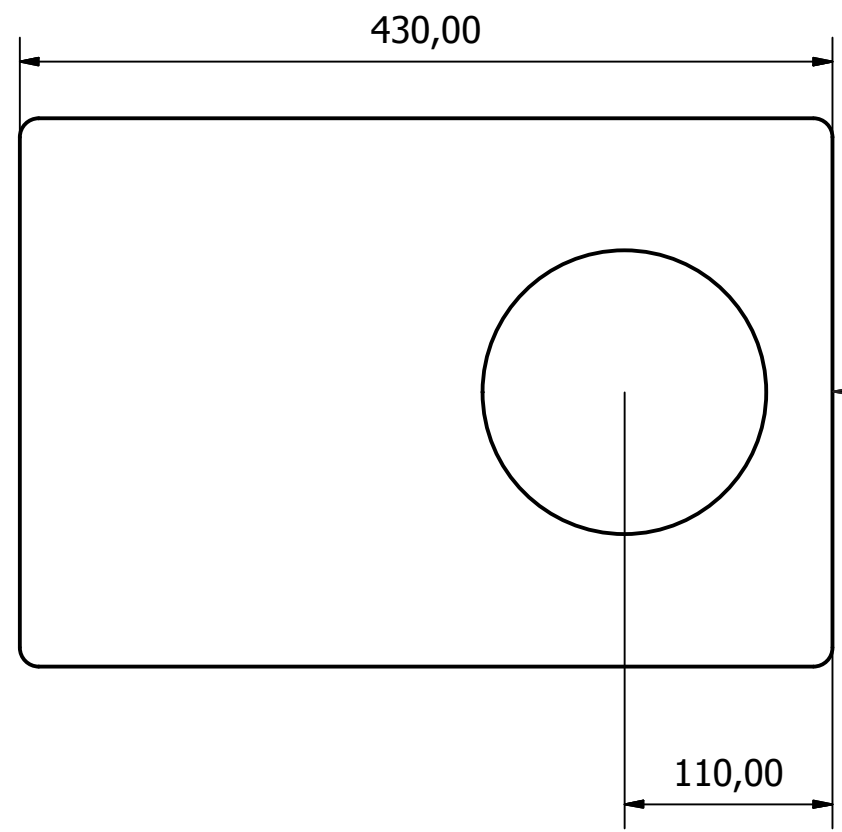

DO NOT SCALE UNLESS STATED - IF IN DOUBT ASK

Material	
Qty Req'd	<QTY>

Stock Code	Volume (L)	Lid "	Outlet "
36-NA-6	36	6	3/4

DIMENSIONS ARE ALL IN MM UNLESS OTHERWISE STATED.
ALL TOLERANCES +/- 1MM UNLESS STATED.

CUSTOMER:		
PROJECT: 36 Litre Tank		
DRAWN DATE: 14/10/2015	DESIGNED BY:	CHECKED BY:
SHEET 1 OF 1	REV A	DRAWING NO:

REV	ZONE	DESCRIPTION	DATE