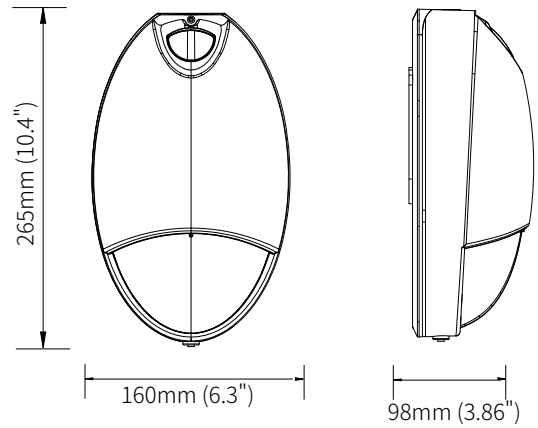

PRODUCT ORDERING GUIDE

LS 1	EW 2	12W 3
LS	- EW	12W

LS LEDSION

EW Emergency Wall Pack

12W Power 12W

DIMENSION

DIMENSION

LSEW12W Input Power

AVERAGE BEAM ANGLE(50%): 86.4°

Test Number:LSEW12W	UNIT:CD
Lumens:1200LM	- C0/180,120.1
Test Number:12W	- C30/210,120.9
Test Number:5000K	- C60/240,111.3
	- C90/270,131.4

LSEW12W Empower

AVERAGE BEAM ANGLE(50%): 86.4°