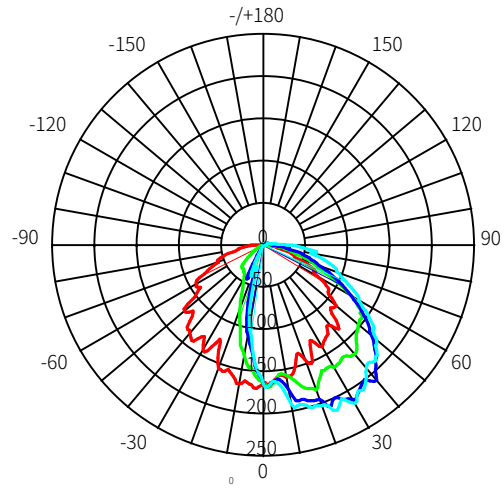

AVERAGE BEAM ANGLE(50%): 86.4°

Test Number:LSEW12W	UNIT:CD
Lumens:1200LM	- C0/180,120.1
Test Number:12W	- C30/210,120.9
Test Number:5000K	- C60/240,111.3
	- C90/270,131.4

LSEW12W Empower

AVERAGE BEAM ANGLE(50%): 86.4°