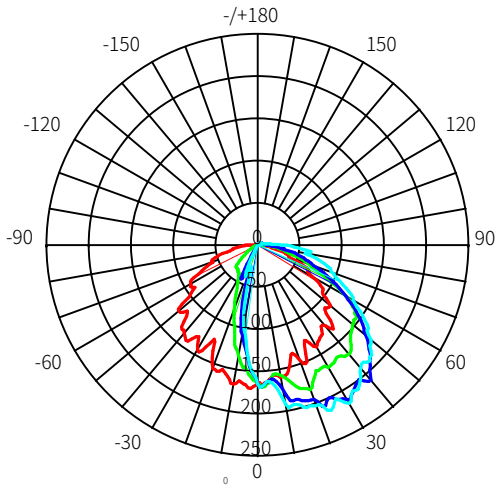

AVERAGE BEAM ANGLE(50%): 86.4°

Test Number:LSEW12W	UNIT:CD
Lumens:1200LM	- C0/180,120.1
Test Number:12W	- C30/210,120.9
Test Number:5000K	- C60/240,111.3
	- C90/270,131.4

LSEW12W Empower

AVERAGE BEAM ANGLE(50%): 86.4°