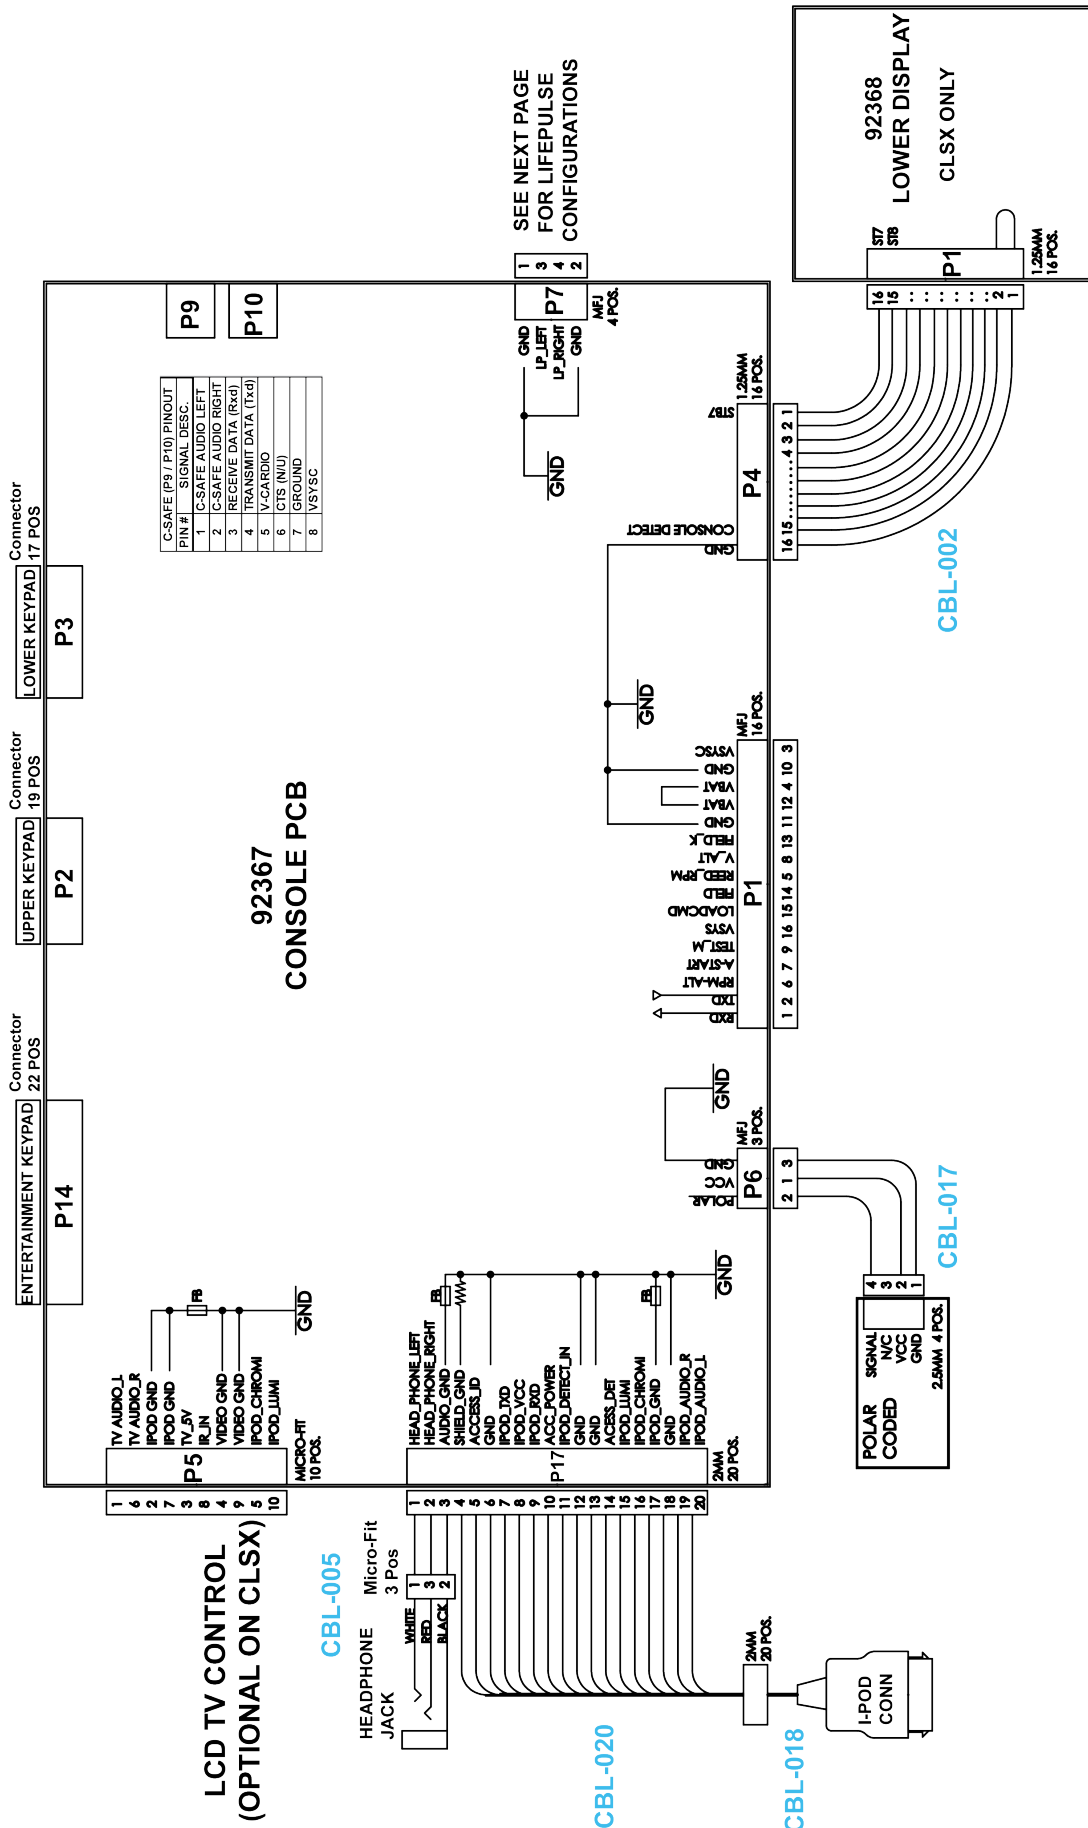

Note: Model CLSX-0xxx-01 has both Telemetry and Lifepulse sensors for heart rate

Serial Number Table

Item	Alpha Code	Starting Serial Number
CSX-ALLXX-01	CAX	100001
CLSX-ALLXX-01	CXX	100001
CLSX-ALLXX-01PF	CXX	600001
CLSX-ALLXX-01RF	CXX	800001
CLSX-XXXXX-02PF	PFX	100001
CLSX-XXXXX-03PF	PFX	100001
CLSX-ALLCX-01LS	CLE	100001
CLSX-ALLXX-01LS	CLE	100001
CLSX-ALLXX-01RFLS	CPR	100001
CLSX-ALLXX-01PFLS	CPT	100001
CLSX-ALLCX-01	CXR	100001

Cables and Wiring Diagrams

Parts List

Item	Alpha Code	Part Number	Description (Quantity)
CBL-001	CXX, CAX, PFX	118E-00001-0140	SWITCH; REED; SPST
CBL-002	CXX, CAX, PFX	118E-00001-0266	LOWER DISPLAY CABLE; FFC 16 PIN 1.25MM; 7IN.
CBL-003	CXX, CAX, PFX	AK32-00020-0002	COAX CBL ASSY - 120 IN.
CBL-004	CXX, CAX, PFX	AK32-00078-0001	POWER EXTENSION CBL ASSY - 120 IN
CBL-005	CXX, CAX, PFX	AK86-00025-0201	HEADPHONE JACK
CBL-007	CXX, CAX, PFX	AK47-00063-0001	DC POWER
CBL-008	CXX, CAX, PFX	AK61-00051-0001	LIFEPULSE - USER-ARM
CBL-009	CXX, CAX, PFX	AK61-00052-0002	LIFEPULSE - CONSOLE
CBL-010	CAX	AK61-00131-0000	POWER-CONTROL - CSX
CBL-011	CXX, PFX	AK61-00135-0000	POWER-CONTROL - CLSX
CBL-012	CXX, PFX	AK61-00136-0000	CONSOLE - CLSX
CBL-013	CAX	AK61-00138-0000	CONSOLE - CSX
CBL-017	CXX, CAX, PFX	AK69-00157-0000	POLAR
CBL-018	CXX, CAX, PFX	AK86-00087-0200	iPOD CBL ASSY - NON-TREAD
CBL-019	CXX, CAX, PFX	AK86-00002-0000	TV CONTROL - NON-TREAD
CBL-020	CXX, CAX, PFX	AK86-00003-0000	CONSOLE IPOD - NON- TREAD

SEE FOLLOWING PAGES FOR WIRING DIAGRAMS

Wiring Diagram - Control PCB-CLSX

Wiring Diagram - Control PCB-CSX

Wiring Diagram - Control PCB - All Models

Wiring Diagram -LCD TV and Heart Rate Handles - All Models