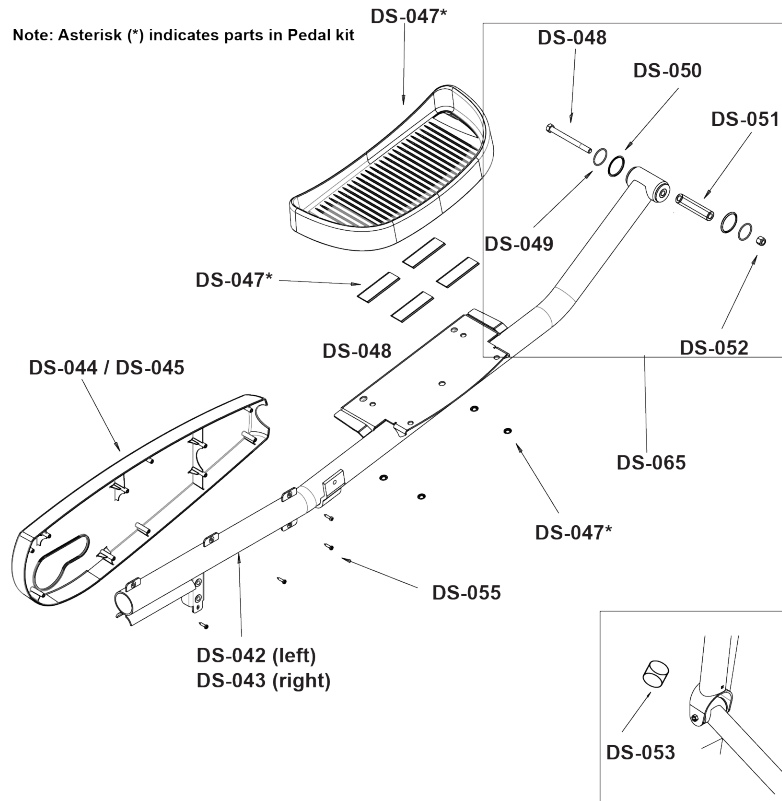

Pedal Lever Assembly

Parts List

ITEM	ALPHA CODE	PART NUMBER	DESCRIPTION
DS-042**	CXX, CAX, PFX	AK61-00265-5201	LEFT PEDAL ASSEMBLY
	CXX8XXXXX	AK61-00265-5601	LEFT PEDAL ASSEMBLY - RETRO FITNESS
	CXX6XXXXX, PFX	AK61-00265-5801	LEFT PEDAL ASSEMBLY - PLANET FITNESS
DS-043**	CXX, CAX	AK61-00265-5200	RIGHT PEDAL ASSEMBLY
	CXX8XXXXX	AK61-00265-5600	RIGHT PEDAL ASSEMBLY - RETRO FITNESS
	CXX6XXXXX, PFX	AK61-00265-5800	RIGHT PEDAL ASSEMBLY - PLANET FITNESS
DS-044	CXX, CAX, PFX	0K61-06300-0005	INSIDE COVER (LEFT)
	CXX8XXXXX	0K61-06300-0506	INSIDE COVER - RETRO FITNESS (LEFT)
DS-045	CXX, CAX, PFX	0K61-06320-0005	INSIDE COVER (RIGHT)
	CXX8XXXXX	0K61-06320-0506	INSIDE COVER - RETRO FITNESS (RIGHT)
DS-047	CXX, CAX	GK61-00002-0055	PEDAL KIT - INCLUDES ITEMS IN ASTERKISK (*)
DS-047*	CXX, CAX, PFX		PEDAL
DS-047*	CXX, CAX, PFX		TAPE (4)
DS-047*	CXX, CAX, PFX		PUSH-ON CLIP (4)
DS-048	CXX, CAX, PFX	0017-00101-1646	BOLT
DS-049	CXX, CAX, PFX	0K61-01356-0000	BEVELED WASHER (2)
DS-050	CXX, CAX, PFX	0017-00041-0053	O-RING (2)
DS-051	CXX, CAX, PFX	0K61-01076-0000	PEDAL LEVER CLEVIS SHAFT
DS-052	CXX, CAX, PFX	0017-00103-0137	LOCKING NUT
DS-053	CXX, CAX, PFX	0K61-01410-0200	ROCKER SEAL
DS-055	CXX, CAX, PFX	0017-00101-1242	SCREW
DS-065	CXX, CAX, PFX	GK61-00002-0046	CLEVIS JOINT KT

Note: When ordering a Pedal Assembly, the Pedal Kit (DS-047) is **NOT included and needs to be ordered separately.