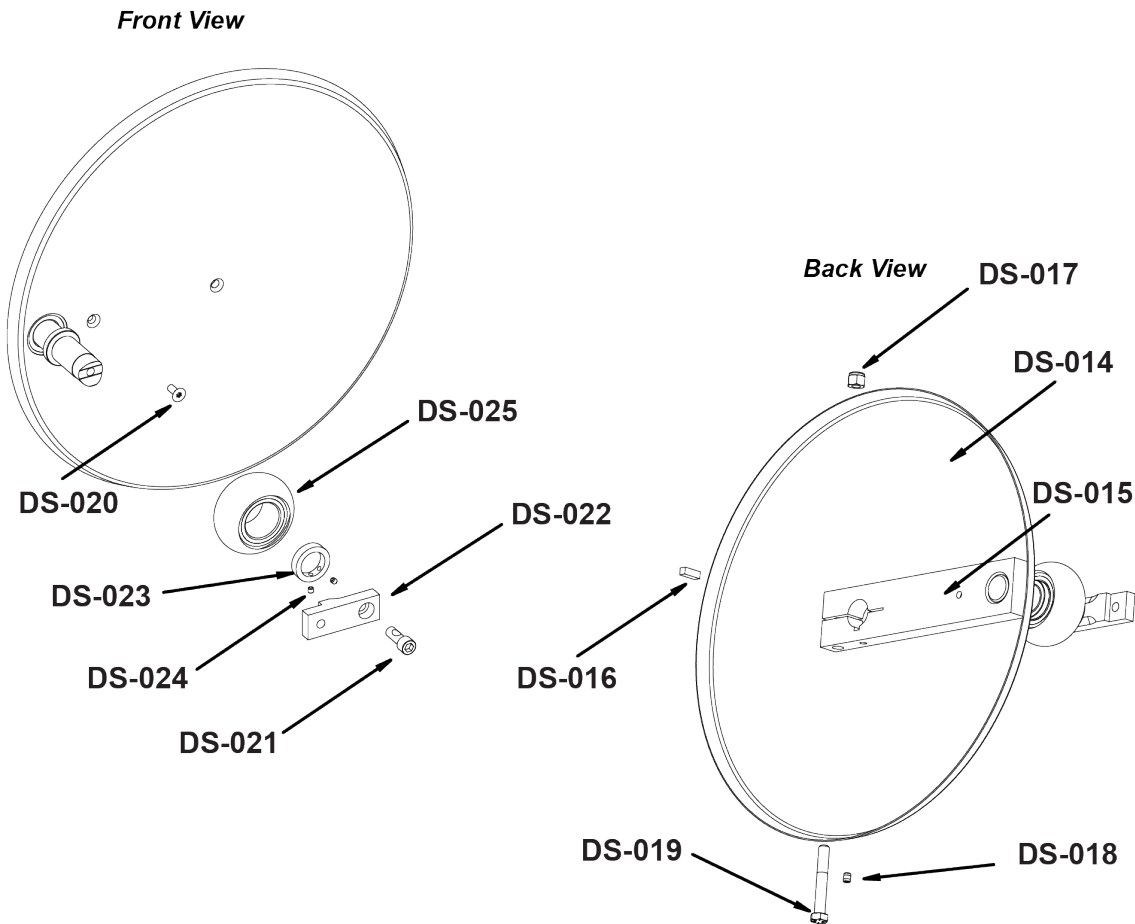

Note 1: Includes DS-002 and DS-003.

Roller Assembly

Parts List

Item	Alpha Code	Part Number	Description
DS-014	CXX, CAX	0K61-03100-5104	Crank Cover
	CXX8xxxxx	AK86-00085-0000	Crank Cover - Retro Fitness
	CXX6xxxxx	AK86-00086-0000	Crank Cover - Planet Fitness
	PFX	AK61-00262-0000	Crank Cover - Planet Fitness
DS-015	CXX, CAX, PFX	AK61-00064-0001	Crank Arm
DS-016	CXX, CAX, PFX	0K53-01122-0000	Square Key
DS-017	CXX, CAX, PFX	0017-00103-0025	Locking Nut
DS-018	CXX, CAX, PFX	0017-00101-0333	Set Screw 1/4-20x5
DS-019	CXX, CAX, PFX	0017-00101-1606	Bolt
DS-020	CXX, CAX, PFX	0017-00101-1728	Screw (2)
DS-021	CXX, CAX, PFX	0017-00101-1645	Allen-Head Cap Screw
DS-022	CXX, CAX, PFX	0K61-03004-0000	Arm Extension
DS-023	CXX, CAX, PFX	0K61-01260-0000	Shaft Collar
DS-024	CXX, CAX, PFX	0017-00101-0314	Set Screws (2)
DS-025	CXX, CAX, PFX	GK61-00002-0026	Roller