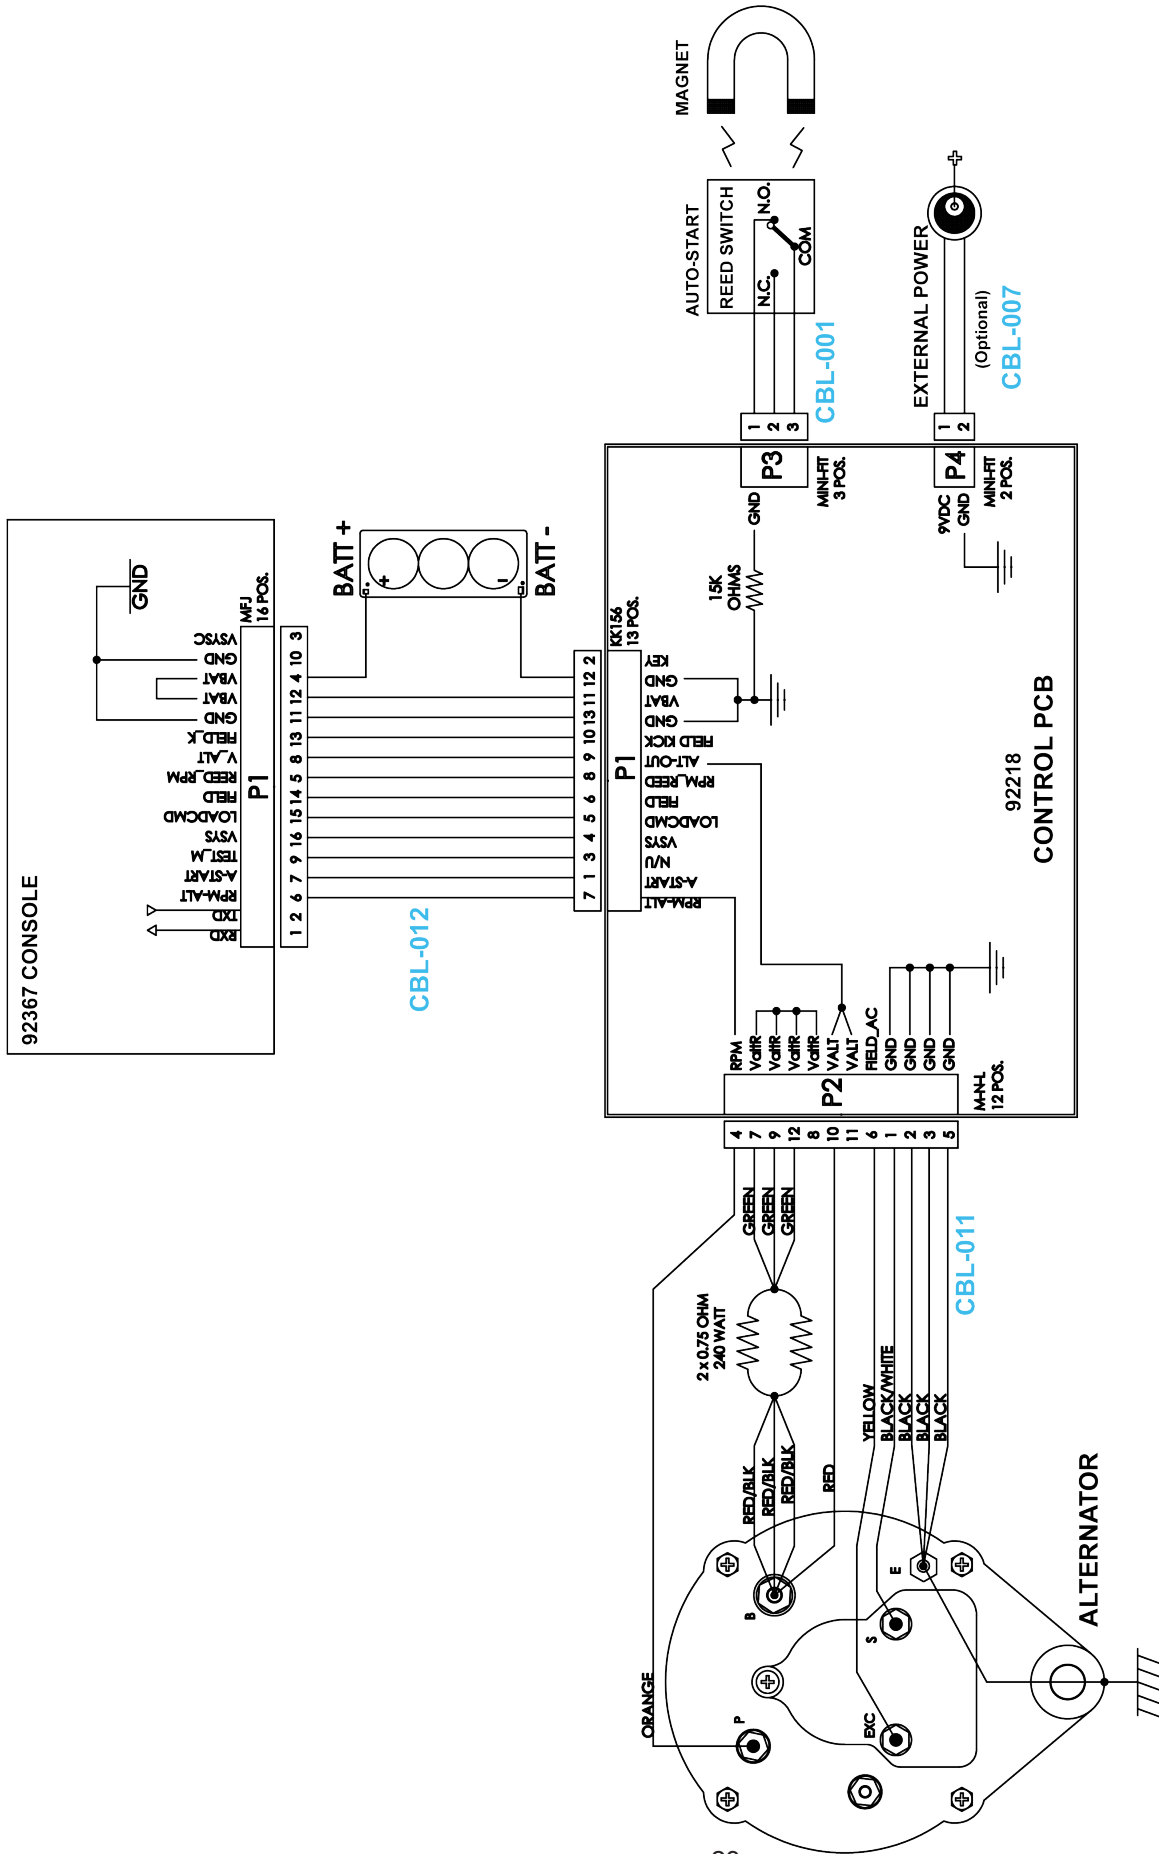

Wiring Diagram - Control PCB-CLSX