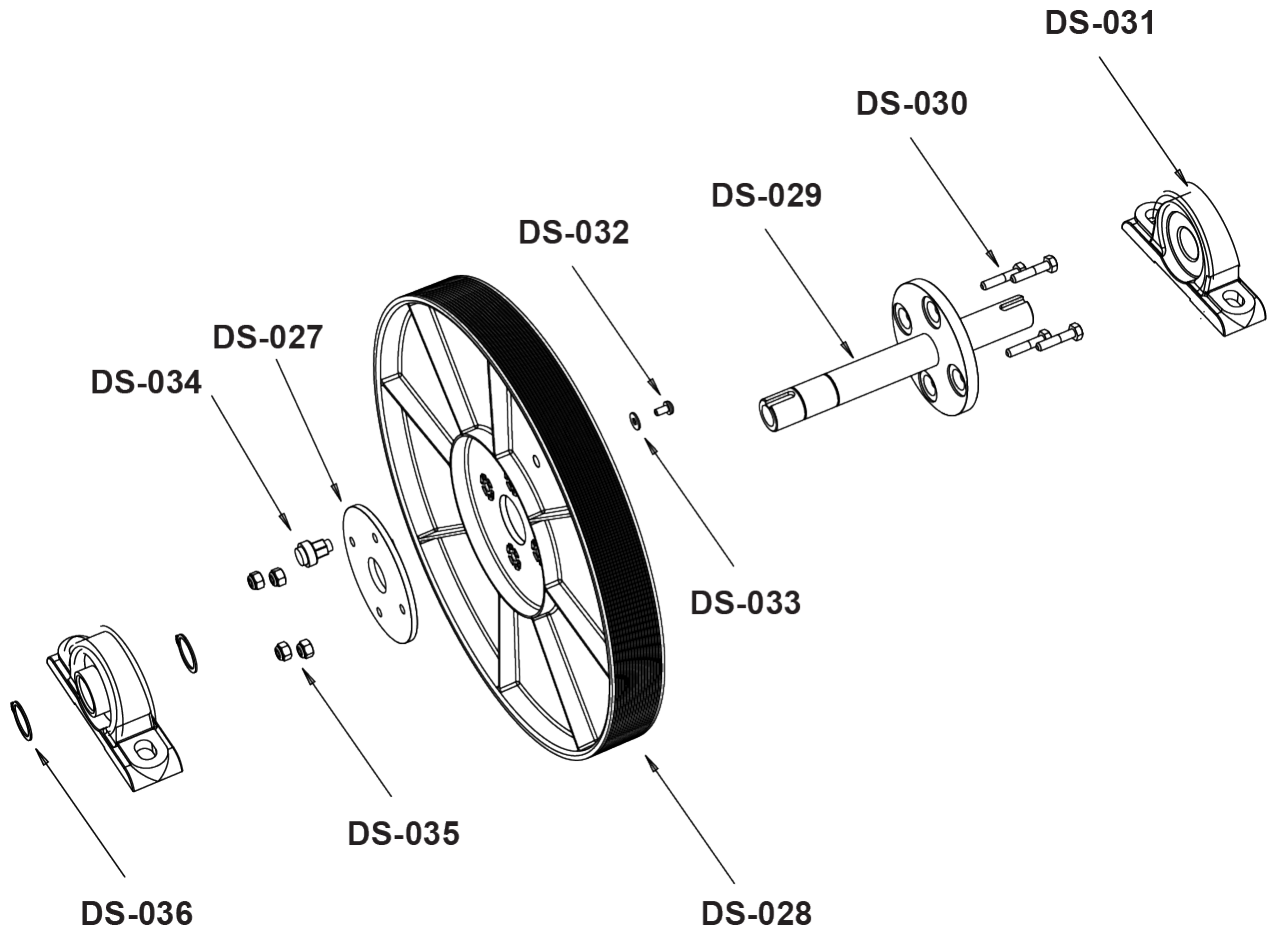

Crankshaft Assembly

Parts List

Item	Alpha Code	Part Number	Description (Quantity)
DS-026	CXX, CAX, PFX	AK61-00157-0002	CRANKSHAFT ASSEMBLY - <i>CONSISTS OF PARTS DS-027 TO DS-036</i>
DS-027	CXX, CAX, PFX	0K61-02302-0001	CRANKSHAFT PLATE
DS-028	CXX, CAX, PFX	0K61-02409-0000	POLY-V CRANK PULLEY
DS-029	CXX, CAX, PFX	0K61-01360-0002	CRANKSHAFT W/PLATE
DS-030	CXX, CAX, PFX	0017-00101-1551	HEX BOLTS (4)
DS-031	CXX, CAX, PFX	0K53-01181-0000	1.00" DIA. PILLOW BLOCK
DS-032	CXX, CAX, PFX	0017-00101-1282	TORX SCREW
DS-033	CXX, CAX, PFX	0017-00104-0168	FLAT WASHER
DS-034	CXX, CAX, PFX	AK62-00186-0000	MAGNET-STANDOFF ASSEMBLY
DS-035	CXX, CAX, PFX	0017-00103-0019	LOCKING NUT (4)
DS-036	CXX, CAX, PFX	0017-00100-0152	RETAINING RING