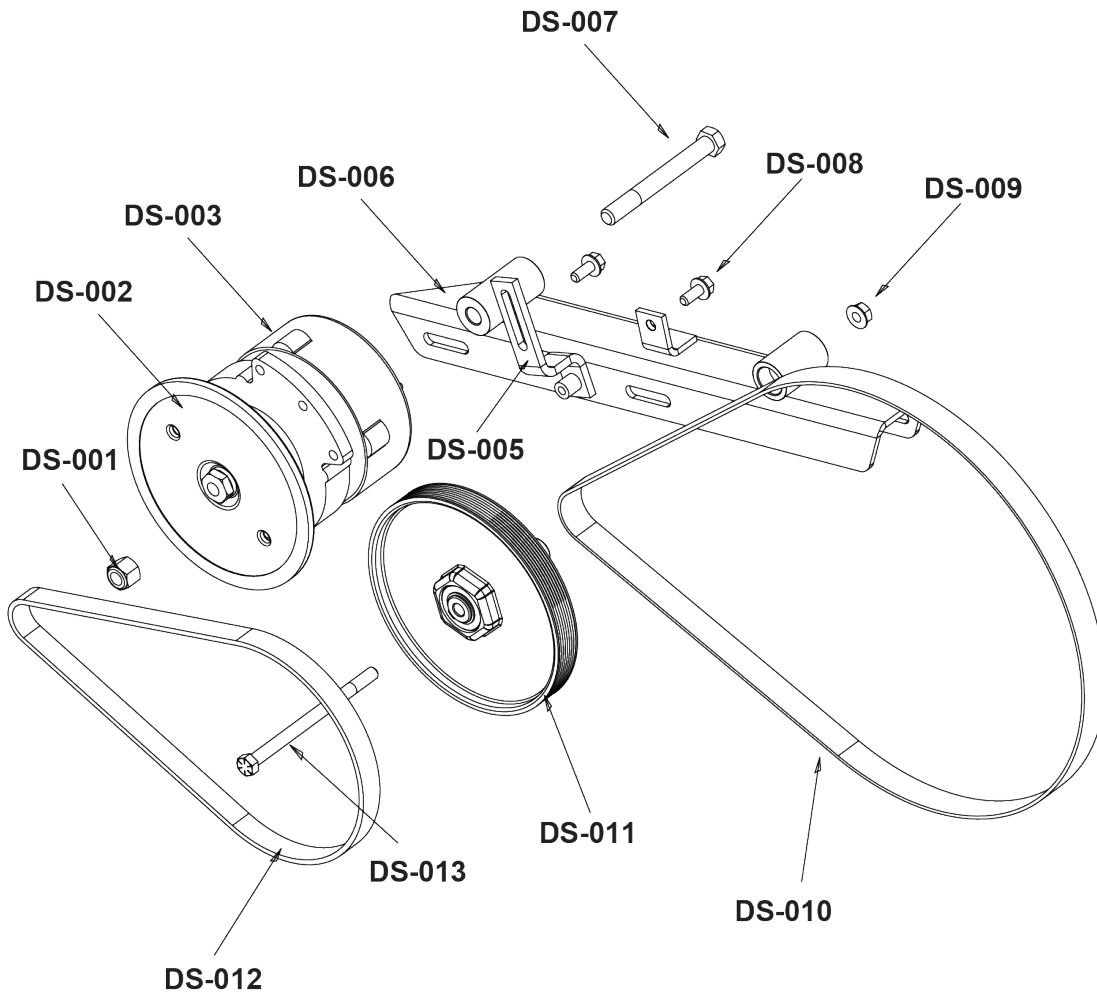

Drive System

Drive Belts and Alternator

Parts List

Item	Alpha Code	Part Number	Description (Quantity)
DS-001	CXX, CAX, PFX	0017-00103-0117	LOCK NUT
DS-002	CXX, CAX, PFX	0K61-02500-0001	ALTERNATOR FLYWHEEL
DS-003	CXX, CAX, PFX	0017-00009-0841	ALTERNATOR
DS-004	CXX, CAX, PFX	AK61-00250-0001	ALTERNATOR W/FLYWHEEL ASSEMBLY (SEE NOTE 1)
DS-005	CXX, CAX, PFX	0K61-02601-0000	ALTERNATOR STRAP WITH INSERT
DS-006	CXX, CAX, PFX	0K61-02400-0001	INTERMEDIATE BRACKET
DS-007	CXX, CAX, PFX	0017-00101-0964	ALTERNATOR PIVOT BOLT
DS-008	CXX, CAX, PFX	0017-00101-0986	ALTERNATOR STRAP BOLT (2)
DS-009	CXX, CAX, PFX	0017-00103-0188	FLANGE LOCK NUT
DS-010	CXX, CAX, PFX	GK61-00002-0056	DRIVE BELT
DS-011	CXX, CAX, PFX	GK61-00002-0056	INTERMEDIATE PULLEY ASSEMBLY
DS-012	CXX, CAX, PFX	0K53-01447-0000	ALTERNATOR BELT
DS-013	CXX, CAX, PFX	0017-00101-1651	INTERMEDIATE PULLEY BOLT

Note 1: Includes DS-002 and DS-003.