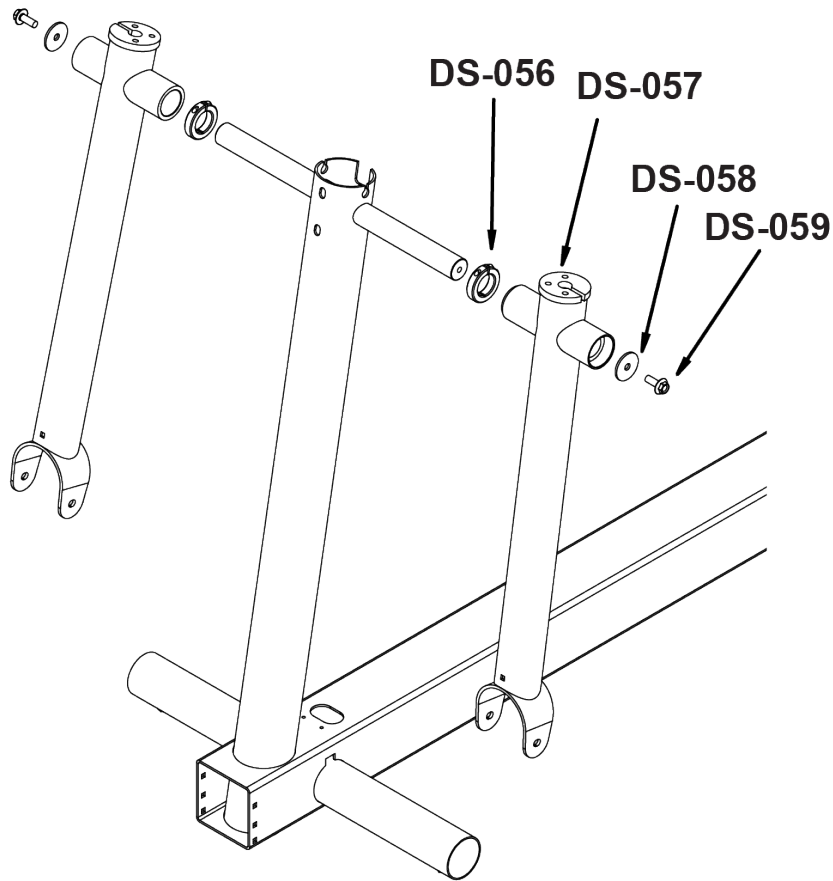

Note: When ordering a Pedal Assembly, the Pedal Kit (DS-047) is **NOT included and needs to be ordered separately.

Rocker Arm Assembly

Parts List

Item	Alpha Code	Part Number	Description (Quantity)
DS-056	CXX, CAX, PFX	0K61-01259-0000	SHAFT SPLIT COLLAR
DS-057	CXX, CAX, PFX	AK61-00094-0007	ROCKER ARM (LEFT OR RIGHT)
	CSX8xxxxx	AK61-00094-0005	ROCKER ARM - RETRO FITNESS (LEFT OR RIGHT)
	CSX6xxxxx, PFX	AK61-00094-0008	ROCKER ARM - PLANET FITNESS (LEFT OR RIGHT)
DS-058	CXX, CAX, PFX	0017-00104-0454	FLAT WASHER
DS-059	CXX, CAX, PFX	0017-00101-1635	HEX BOLT