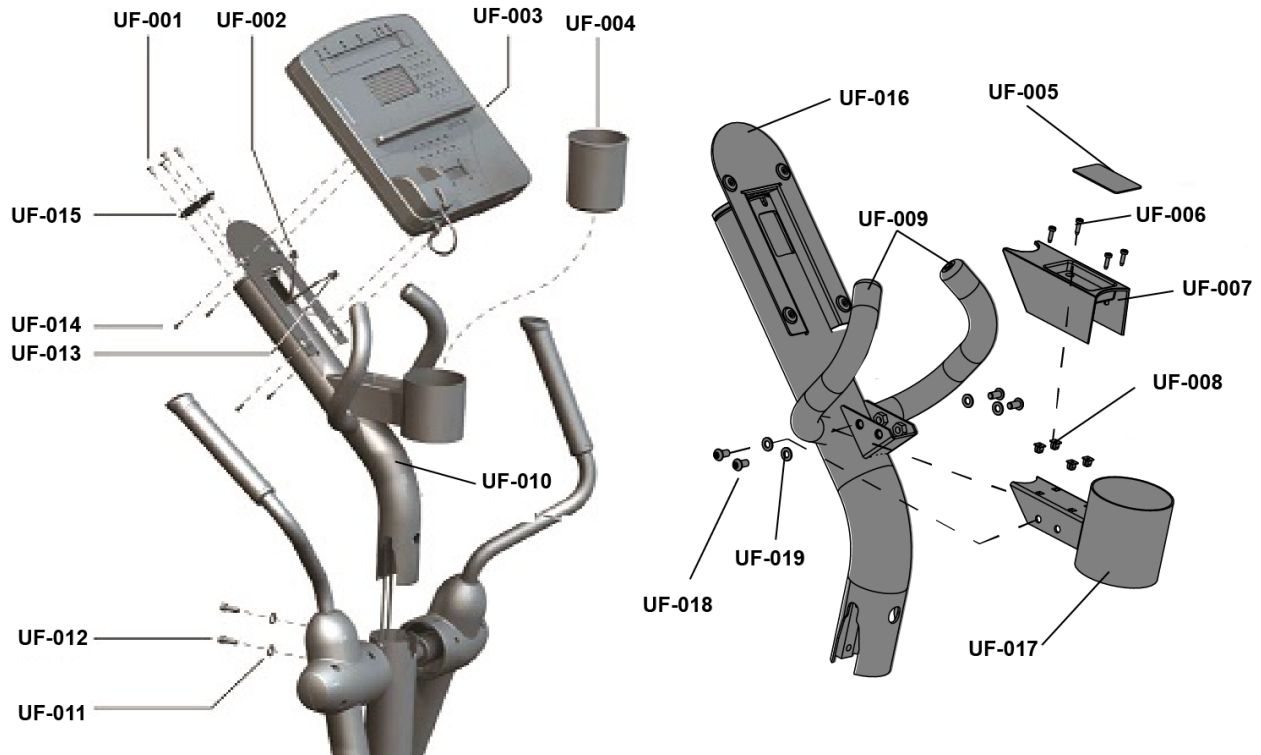

Upper Frame System

Parts List

Item	Alpha Code	Part Number	Description
UF-001	CXX, CAX	0017-00101-1746	CONSOLE SUPPORT CAP SCREWS (4)
UF-002	CXX, CAX	AK61-00051-0001	LIFEPULSE USER-ARM CABLE ASSEMBLY
UF-003	CXX, CAX	SEE CONSOLE ASSEMBLY SECTION	CONSOLE ASSEMBLY
UF-004	CXX, CAX, CLE	0K61-01013-0201	CUP (SMALL) Serial Number Greater Than CXX CXX117429 CXX8xxxxx CXX800187 CXX6xxxxx CXX603311 CAX CAX102983 CLE CLE1000067 PFX PFX100001
		0K61-05052-0200	CUP (WITH O RINGS) Serial Number Less Than CXX CXX117430 CXX8xxxxx CXX800188 CXX6xxxxx CXX603312 CAX CAX102984 CLE CLE100068
UF-005	CXX, CAX	0K61-05070-0700	ACCESSORY TRAY PAD
UF-006	CXX, CAX	0017-00101-1744	SCREW 8-18X10 PHL PAN (4)
UF-007	CXX, CAX	0K61-06013-0201	ACCESSORY TRAY
	CXX8XXXXX	0K61-06013-0501	ACCESSORY TRAY - RETRO FITNESS
UF-008	CXX, CAX	0017-00042-1147	GROMMET (4)
UF-009	CXX, CAX	0K62-01136-0204	HANDGRIP 11.75" (2)