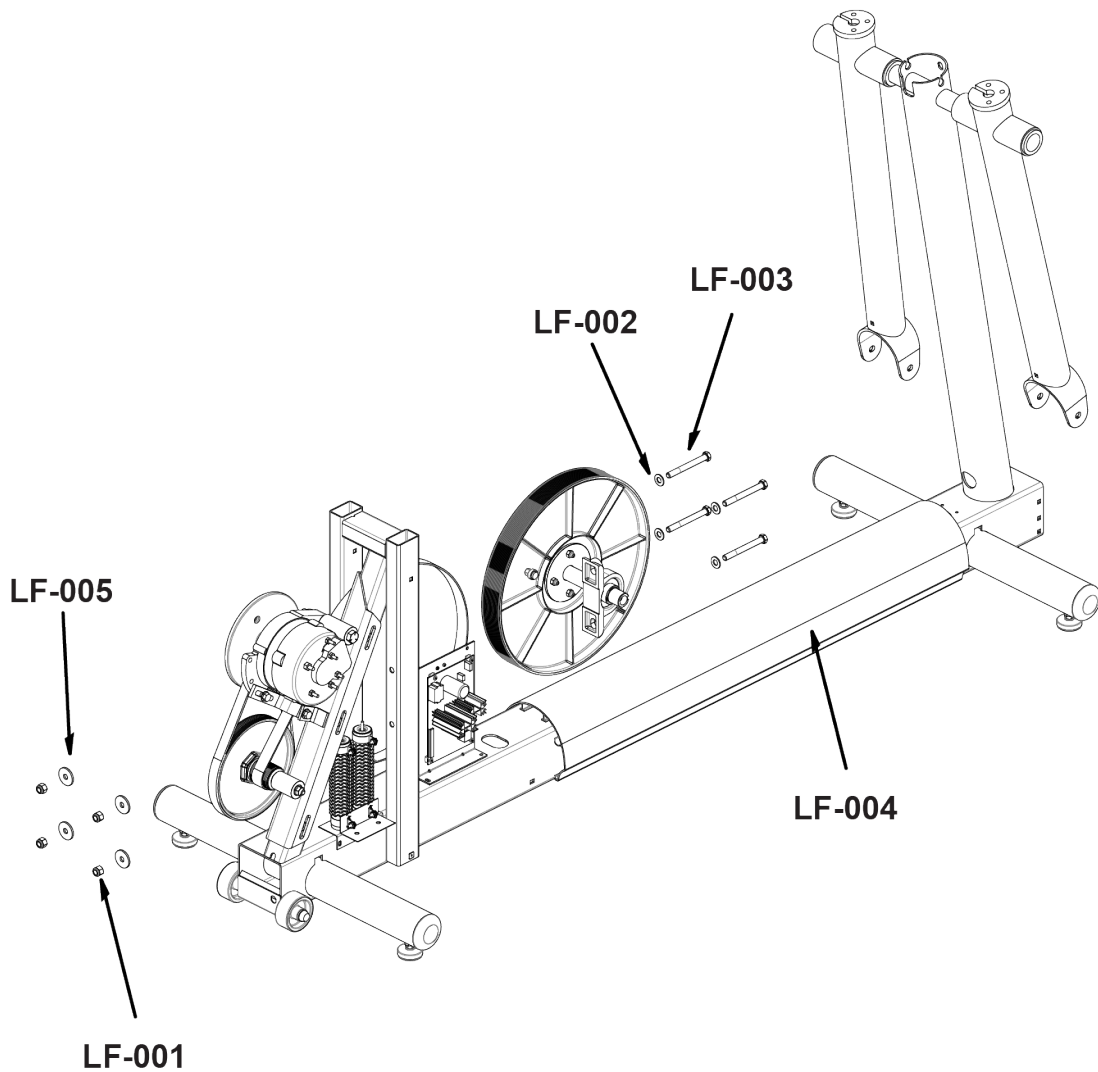

Lower Frame System

Pillow Block, Extrusion Cover

Parts List

Item	Alpha Code	Part Number	Description (Quantity)
LF-001	CXX, CAX, PFX	0017-00103-0025	PILLOW BLOCK BEARING NUTS
LF-002	CXX, CAX, PFX	0017-00104-0192	PILLOW BLOCK BEARING WASHERS
LF-003	CXX, CAX, PFX	0017-00101-1608	PILLOW BLOCK BEARING BOLTS
LF-004	CXX, CAX, PFX	0K61-06121-0008	EXTRUSION COVER
	CXX8xxxxx	0K61-06121-0609	EXTRUSION COVER - RETRO FITNESS
LF-005	CXX, CAX, PFX	0017-00104-0194	PILLOW BLOCK BEARING WASHERS