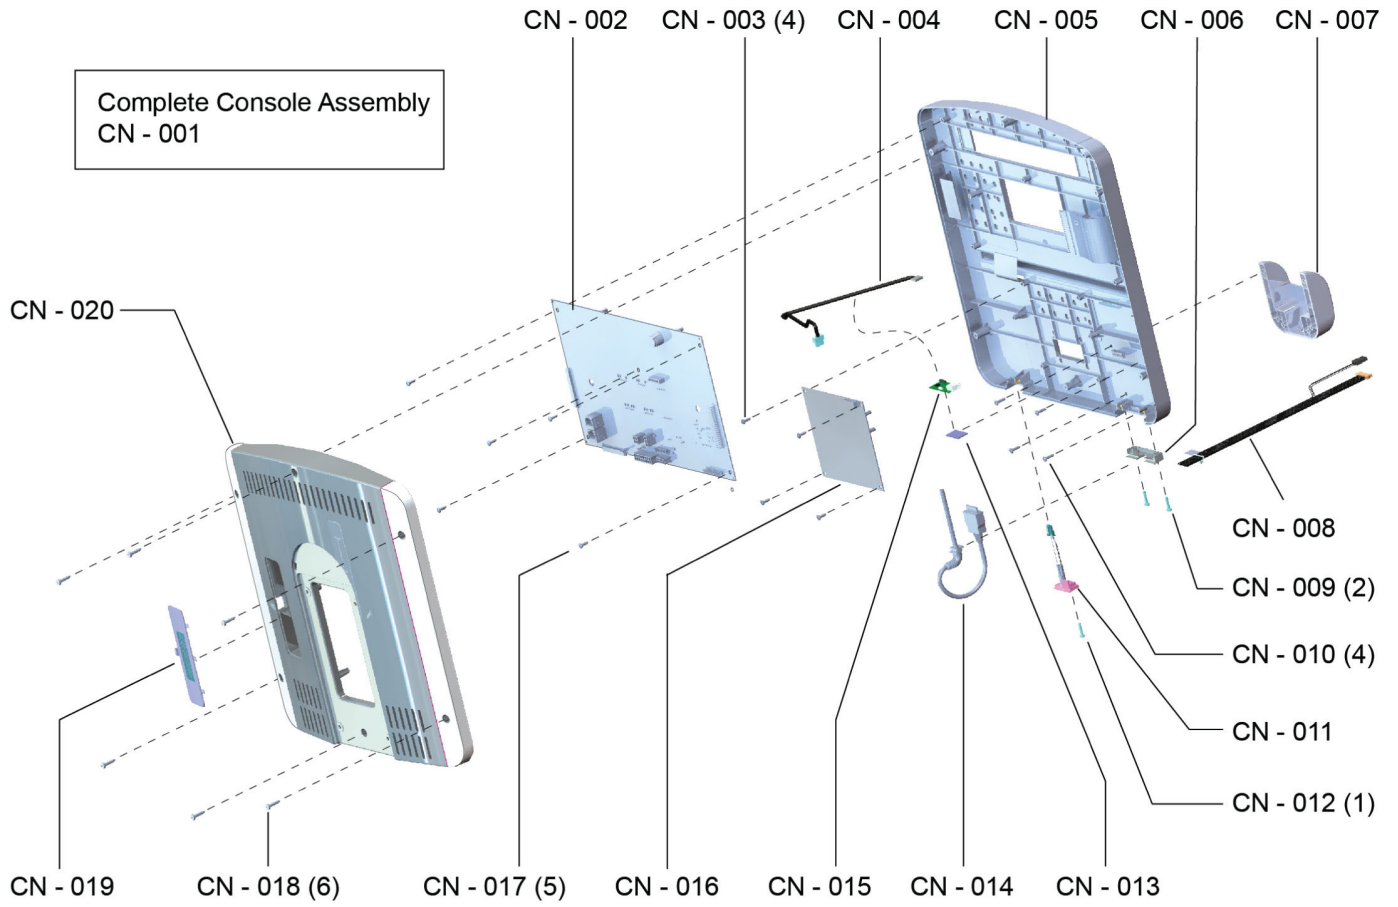

Console Assembly