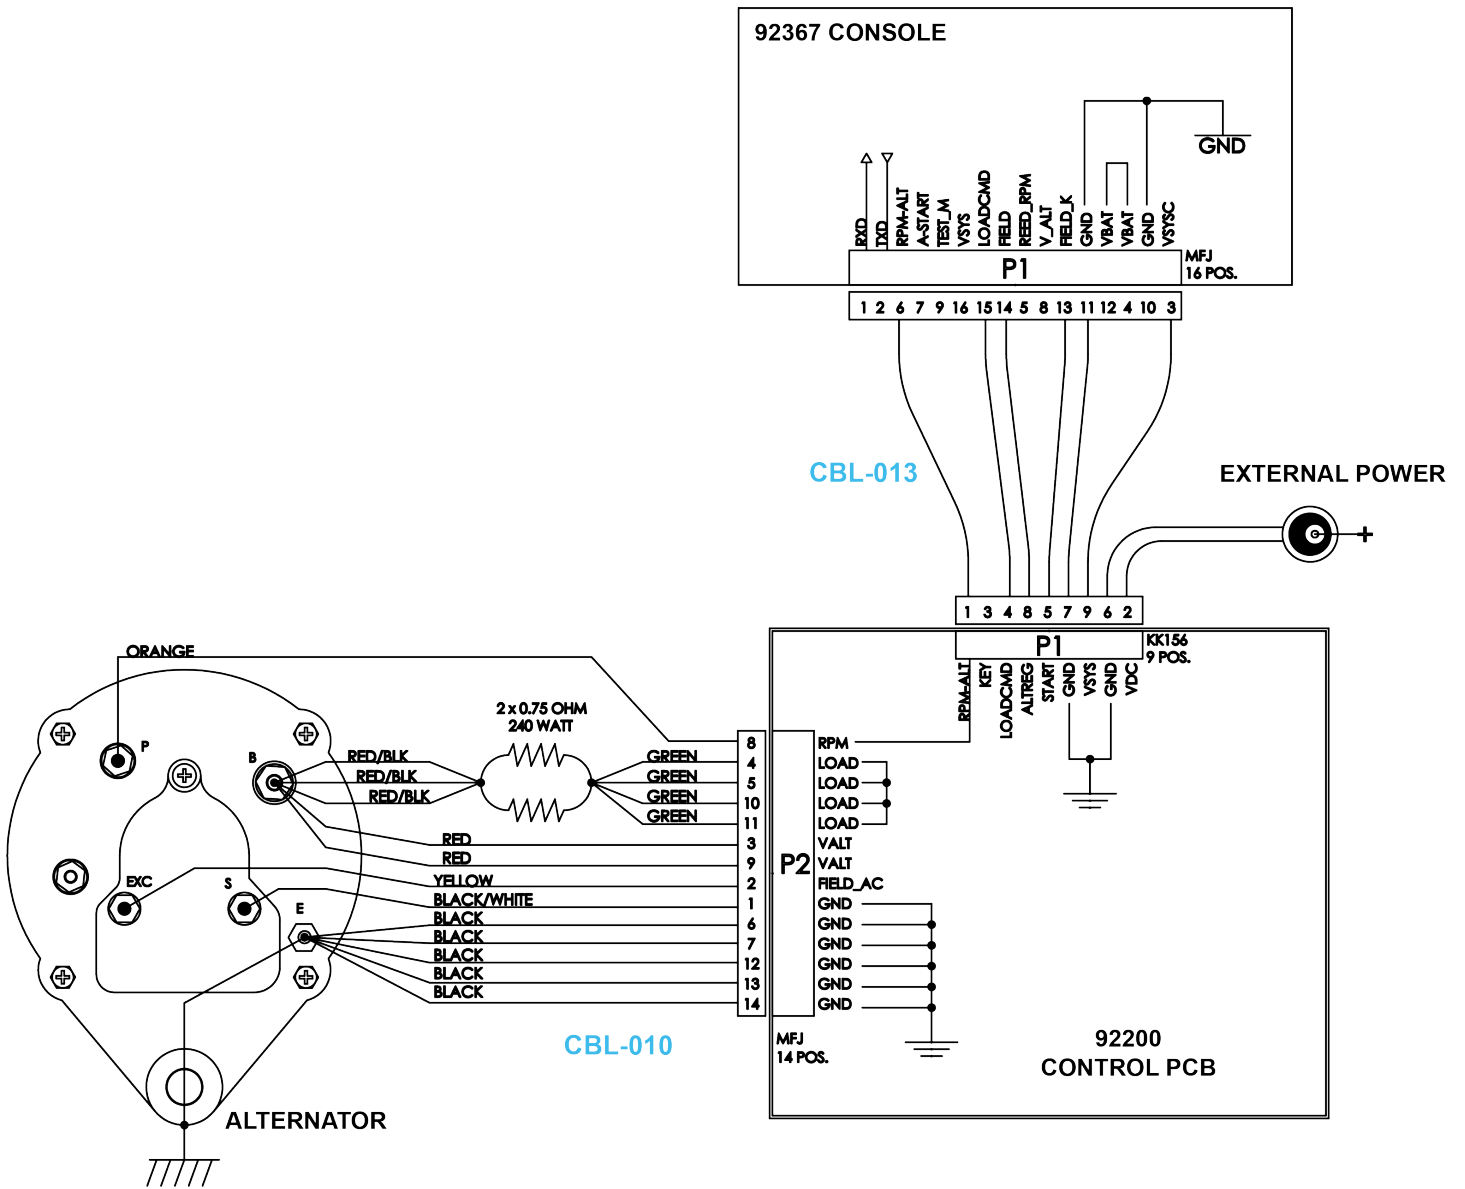

Cables and Wiring Diagrams

Parts List

Item	Alpha Code	Part Number	Description (Quantity)
CBL-001	CXX, CAX, PFX	118E-00001-0140	SWITCH; REED; SPST
CBL-002	CXX, CAX, PFX	118E-00001-0266	LOWER DISPLAY CABLE; FFC 16 PIN 1.25MM; 7IN.
CBL-003	CXX, CAX, PFX	AK32-00020-0002	COAX CBL ASSY - 120 IN.
CBL-004	CXX, CAX, PFX	AK32-00078-0001	POWER EXTENSION CBL ASSY - 120 IN
CBL-005	CXX, CAX, PFX	AK86-00025-0201	HEADPHONE JACK
CBL-007	CXX, CAX, PFX	AK47-00063-0001	DC POWER
CBL-008	CXX, CAX, PFX	AK61-00051-0001	LIFEPULSE - USER-ARM
CBL-009	CXX, CAX, PFX	AK61-00052-0002	LIFEPULSE - CONSOLE
CBL-010	CAX	AK61-00131-0000	POWER-CONTROL - CSX
CBL-011	CXX, PFX	AK61-00135-0000	POWER-CONTROL - CLSX
CBL-012	CXX, PFX	AK61-00136-0000	CONSOLE - CLSX
CBL-013	CAX	AK61-00138-0000	CONSOLE - CSX
CBL-017	CXX, CAX, PFX	AK69-00157-0000	POLAR
CBL-018	CXX, CAX, PFX	AK86-00087-0200	iPOD CBL ASSY - NON-TREAD
CBL-019	CXX, CAX, PFX	AK86-00002-0000	TV CONTROL - NON-TREAD
CBL-020	CXX, CAX, PFX	AK86-00003-0000	CONSOLE IPOD - NON- TREAD

SEE FOLLOWING PAGES FOR WIRING DIAGRAMS

Wiring Diagram - Control PCB-CLSX

Wiring Diagram - Control PCB-CSX

Wiring Diagram - Control PCB - All Models

Wiring Diagram -LCD TV and Heart Rate Handles - All Models