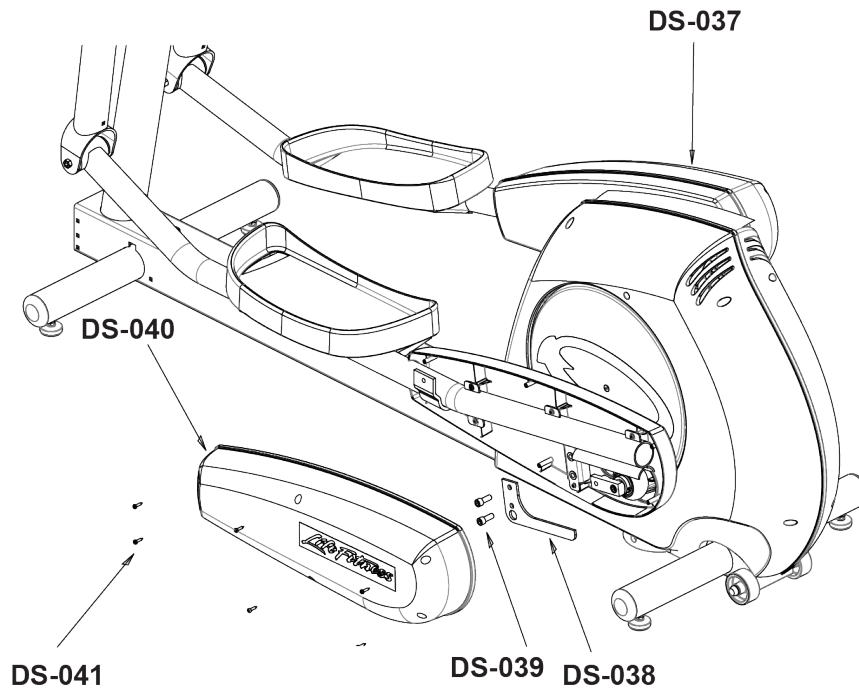

Anti-Lift Bracket and Outer Pedal Covers

Parts List

Item	Alpha Code	Part Number	Description (Quantity)
DS-037	CXX, PFX	AK61-00214-0005	RIGHT LINK COVER WITH INK TRANSFER DECAL (CLSX)
	CAX	AK61-00214-0007	RIGHT LINK COVER WITH INK TRANSFER DECAL (CSX)
	CXX8XXXXXX	AK61-00214-0003	RIGHT LINK COVER WITH INK TRANSFER DECAL (CSX)
	CXX6XXXXXX, PFX	AK61-00214-0009	RIGHT LINK COVER - PLANET FITNESS
DS-038	CXX, CAX, PFX	0K61-04114-0000	ANTI-LIFT BRACKET
DS-039	CXX, CAX, PFX	0017-00101-1645	ALLEN HEAD BOLT
DS-040	CXX, PFX	AK61-00214-0006	LEFT LINK COVER WITH INK TRANSFER DECAL (CLSX)
	CAX	AK61-00214-0008	LEFT LINK COVER WITH INK TRANSFER DECAL (CSX)
	CXX8XXXXXX	AK61-00214-0004	LEFT LINK COVER - RETRO FITNESS
	CXX6XXXXXX, PFX	AK61-00214-0010	LEFT LINK COVER - PLANET FITNESS
DS-041	CXX, CAX, PFX	0017-00101-0991	PHILLIPS PAN SCREW