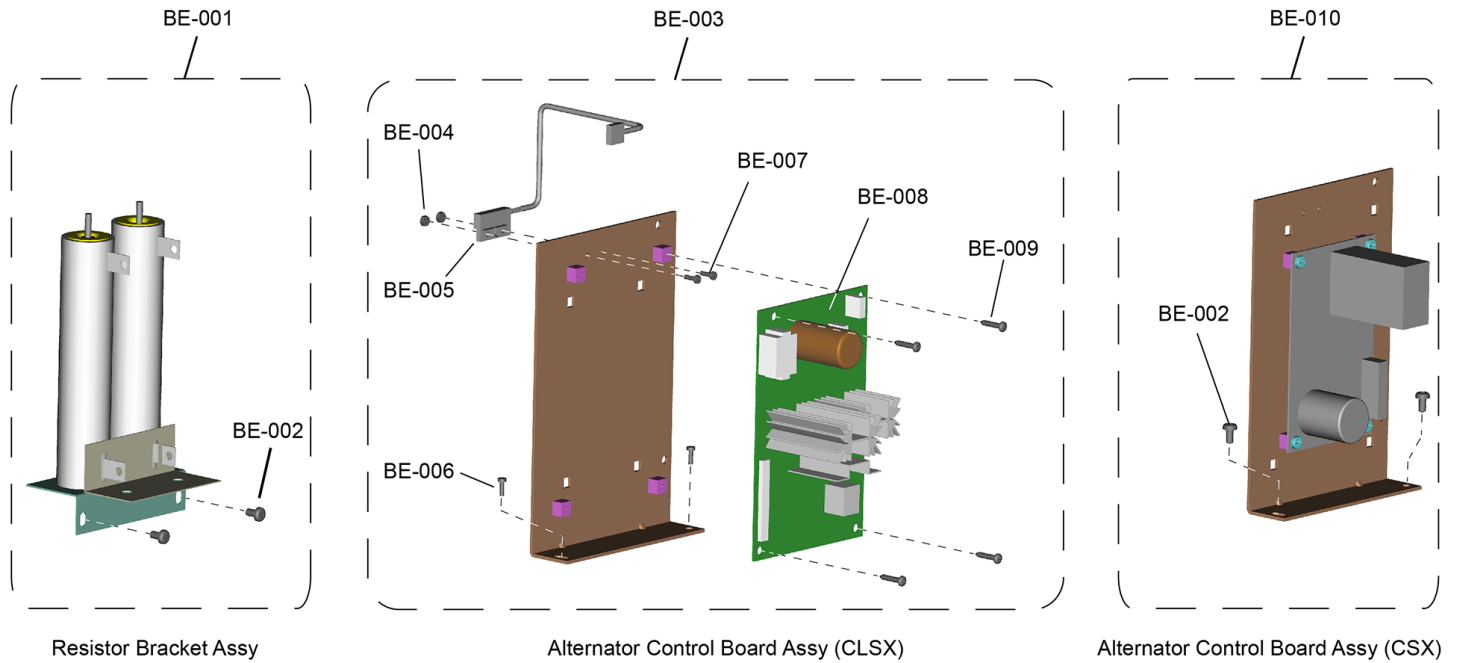

Base Electronics

Parts List

Item	Alpha Code	Part Number	Description (Quantity)
BE-001	CXX, PFX	AK61-00127-0000	RESISTOR BRACKET ASSEMBLY (CLSX)
	CAX	AK61-00127-0001	RESISTOR BRACKET ASSEMBLY (CSX)
BE-002	CXX, CAX, PFX	0017-00101-1282	SCREW (2)
BE-003	CXX, PFX	AK61-00145-0001	ALTERNATOR CONTROL BOARD ASSEMBLY (CLSX)
BE-004	CXX, PFX	0017-00103-0093	NUT (2)
BE-005	CXX, PFX	118E-00001-0140	REED SWITCH
BE-006	CXX, PFX	0017-00101-1035	SCREW (2)
BE-007	CXX, PFX	0017-00101-1035	SCREW (2)
BE-008	CXX, PFX	B084-92218-0000	ALTERNATOR CONTROL PCB (CSX)
BE-009	CXX, PFX	0017-00101-0823	SCREW (4)
BE-010	CAX, PFX	AK61-00146-0000	ALTERNATOR CONTROL BOARD ASSEMBLY (CSX)-