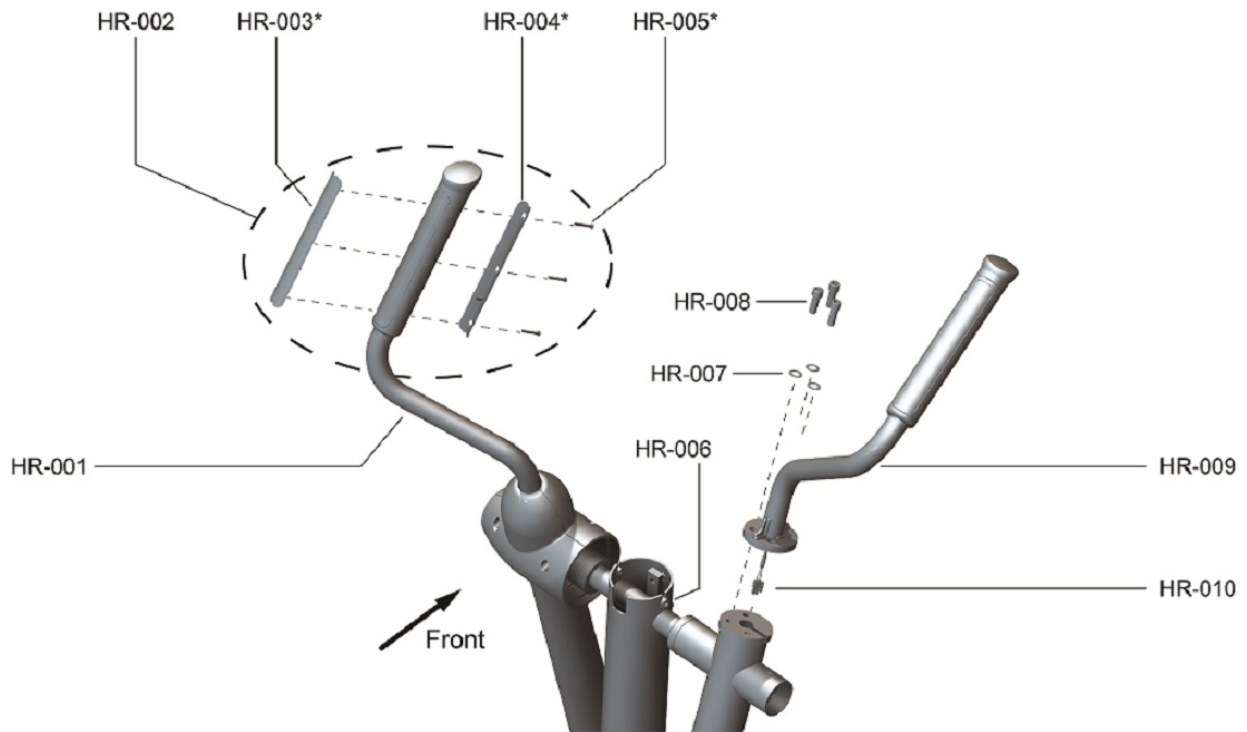

Heart Rate System

Parts List

Item	Alpha Code	Part Number	Description (Quantity)
HR-001	CXX, CAX, PFX	AK61-00258-0002	UPPER ARM ASSEMBLY (LEFT)
	CXX8XXXXX	AK61-00258-0004	UPPER ARM ASSEMBLY - RETRO FITNESS (LEFT)
	CXX6XXXXX, PFX	AK61-00258-0006	UPPER ARM ASSEMBLY - PLANET FITNESS (LEFT)
HR-002	CXX, CAX, PFX	GK69-00002-0002	ELECTRODE KIT - INCLUDES ITEMS IN ASTERISK (*)
HR-003*	CXX, CAX	GK69-00002-0002	ELECTRODE - TOP (<i>SEE NOTE</i>)
HR-004*	CXX, CAX	GK69-00002-0002	ELECTRODE - BOTTOM (<i>SEE NOTE</i>)
HR-005*	CXX, CAX	GK69-00002-0002	SCREW, 6-18 X 16 PHL PAN (3) (<i>SEE NOTE</i>)
HR-006	CXX, CAX, PFX	0017-00042-1078	STRAIN RELIEF BUSHING (2)
HR-007	CXX, CAX, PFX	0017-00104-0450	FLAT WASHER (3)
HR-008	CXX, CAX, PFX	0017-00101-1645	SCREW 3/8-16 HXS SC CS BZ (3)
HR-009	CXX, CAX, PFX	AK61-00258-0003	UPPER ARM ASSEMBLY (RIGHT)
	CXX8XXXXX	AK61-00258-0005	UPPER ARM ASSEMBLY - RETRO FITNESS (RIGHT)
	CXX6XXXXX, PFX	AK61-00258-0007	UPPER ARM ASSEMBLY - PLANET FITNESS (RIGHT)
HR-010	CXX, CAX	AK61-00051-0000	LIFE PULSE CABLE

* Note: Not available separately - part of Electrode Kit PN GK69-00002-0002