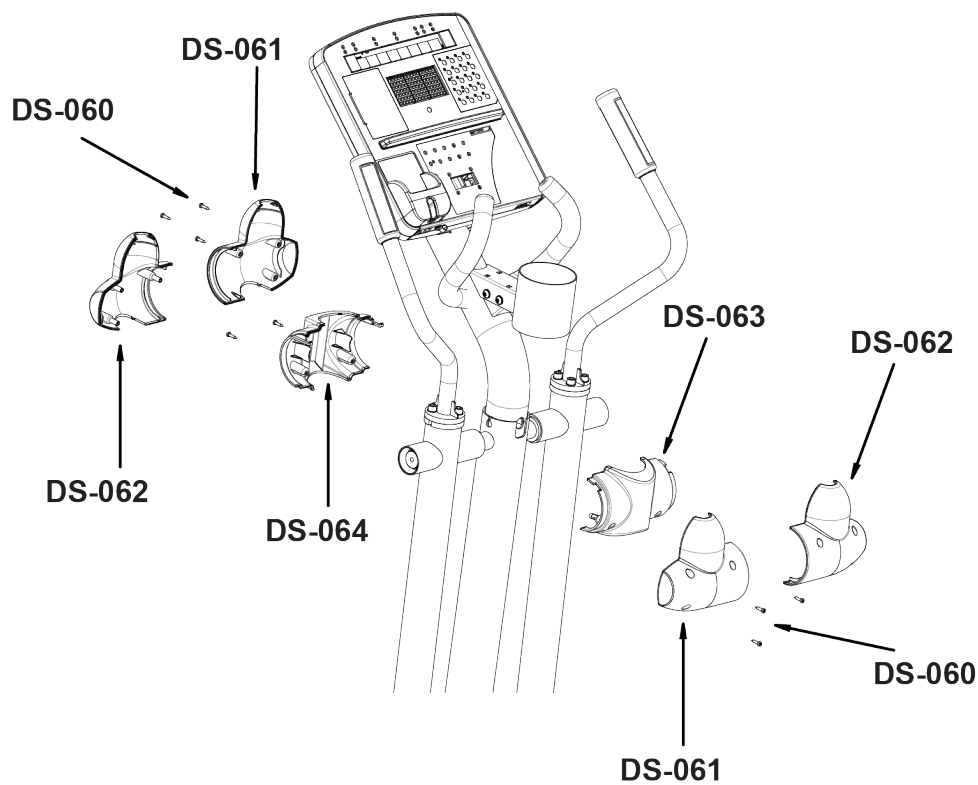

Note: When ordering a Pedal Assembly, the Pedal Kit (DS-047) is **NOT included and needs to be ordered separately.

Rocker Arm Assembly

Parts List

Item	Alpha Code	Part Number	Description (Quantity)
DS-056	CXX, CAX, PFX	0K61-01259-0000	SHAFT SPLIT COLLAR
DS-057	CXX, CAX, PFX	AK61-00094-0007	ROCKER ARM (LEFT OR RIGHT)
	CSX8xxxxx	AK61-00094-0005	ROCKER ARM - RETRO FITNESS (LEFT OR RIGHT)
	CSX6xxxxx, PFX	AK61-00094-0008	ROCKER ARM - PLANET FITNESS (LEFT OR RIGHT)
DS-058	CXX, CAX, PFX	0017-00104-0454	FLAT WASHER
DS-059	CXX, CAX, PFX	0017-00101-1635	HEX BOLT

Dead Shaft Covers

Parts List

Item	Alpha Code	Part Number	Description (Quantity)
DS-060	CXX, CAX, PFX	0017-00101-1242	PHILLIPS PAN SCREW (8)
DS-061	CXX, CAX, PFX	0K61-06341-0004	REAR ROCKER ARM COVER (2)
	CXX8xxxx	0K61-06341-0505	REAR ROCKER ARM COVER - RETRO FITNESS (2)
DS-062	CXX, CAX, PFX	0K61-06340-0004	FRONT ROCKER ARM COVER (2)
	CXX8xxxx	0K61-06340-0505	FRONT ROCKER ARM COVER - RETRO FITNESS (2)
DS-063	CXX, CAX, PFX	0K61-06351-0004	REAR DEADSHAFT COVER
	CXX8xxxx	0K61-06351-0505	REAR DEADSHAFT COVER - RETRO FITNESS
DS-064	CXX, CAX, PFX	0K61-06350-0004	FRONT DEADSHAFT COVER
	CXX8xxxx	0K61-06350-0505	FRONT DEADSHAFT COVER - RETRO FITNESS