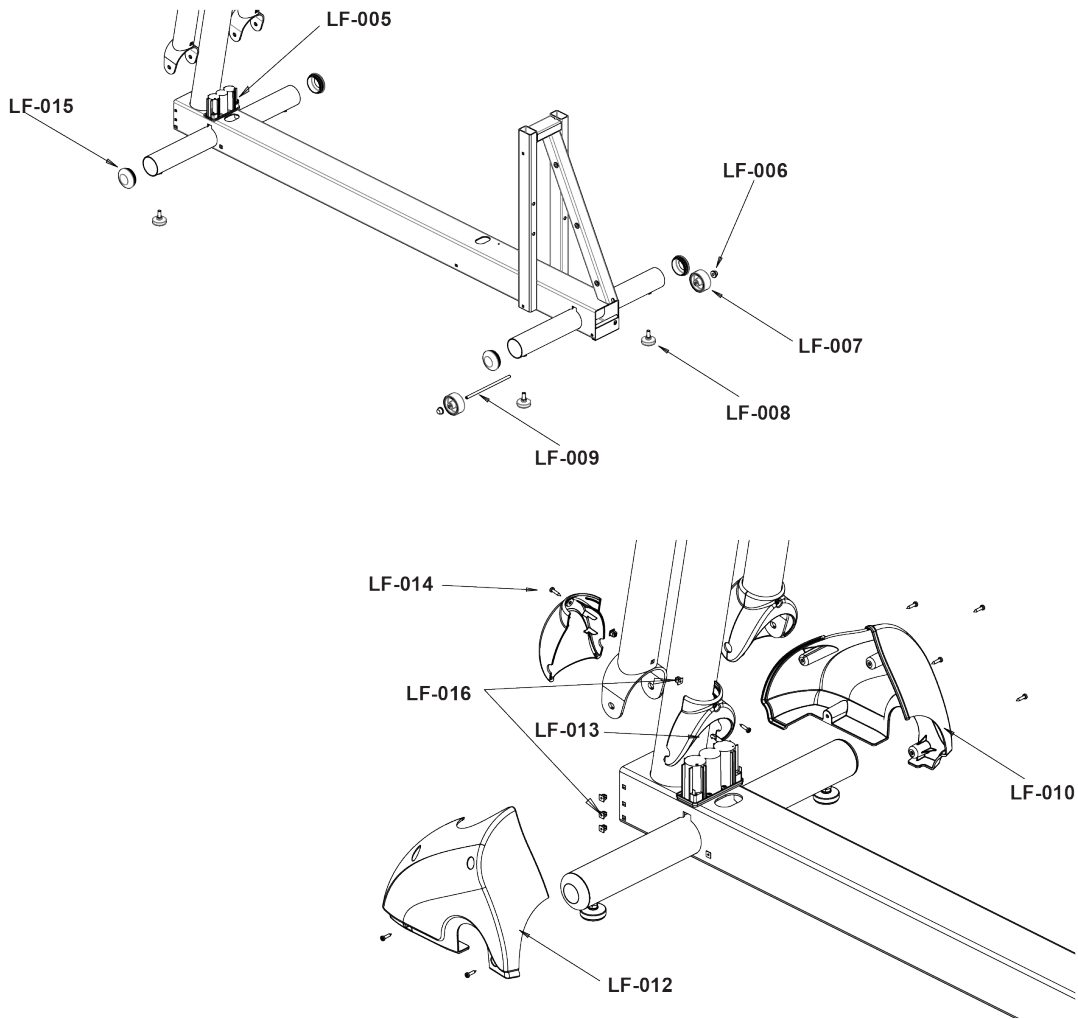

Clevis and Front Frame Covers

Parts List

Item	Alpha Code	Part Number	Description (Quantity)
LF-005	CXX, PFX	0017-00003-0685	6V BATTERY (CSLX ONLY)
LF-006	CXX, CAX, PFX	0017-00042-1066	WHEEL CAP (2)
LF-007	CXX, CAX, PFX	0017-00042-0674	WHEEL (2)
LF-008	CXX, CAX, PFX	AK61-00035-0000	LEG LEVELER (4)
LF-009	CXX, CAX, PFX	0K61-01300-0000	WHEEL SHAFT
LF-010	CXX, CAX, PFX CXX, CAX, PFX	0K61-06250-0003	FRONT COVER (RIGHT)
	CXX8xxxx	0K61-06250-0504	FRONT COVER- RETRO FITNESS (RIGHT)
LF-011	CXX, CAX, PFX	0017-00101-1242	PHILLIPS SCREW (18)
LF-012	CXX, CAX, PFX	0K61-06240-0003	FRONT COVER (LEFT)
	CXX8xxxx	0K61-06240-0504	FRONT COVER - RETRO FITNESS (LEFT)
LF-013	CXX, CAX, PFX	AK61-00062-0003	CLEVIS COVER (2)
	CXX8xxxx	AK61-00062-0002	CLEVIS COVER - RETRO FITNESS (2)
LF-014	CXX, CAX, PFX	0017-00101-1242	CLEVIS COVER SCREWS (2)
LF-015	CXX, CAX, PFX	0K61-01284-0204	STABILIZER CAP (4)
LF-016	CXX, CAX, PFX	0017-00042-1147	GROMMETS (14)