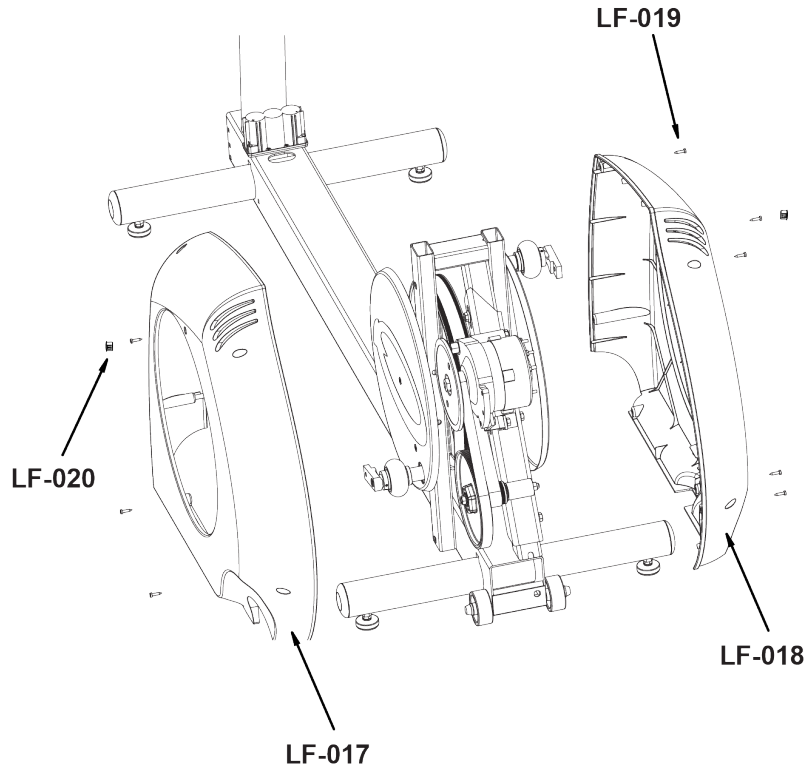

Rear Drive Shroud with Decals

Parts List

Item	Alpha Code	Part Number	Description (Quantity)
LF-017	CXX, CAX, PFX	AK61-00176-0006	LEFT REAR COVER W/DECAL
	CXX8xxxxx	AK61-00176-0004	LEFT REAR COVER W/DECAL - RETRO FITNESS
LF-018	CXX, CAX, PFX	AK61-00176-0005	RIGHT REAR COVER W/DECAL
	CXX8xxxxx	AK61-00176-0005	RIGHT REAR COVER W/DECAL - RETRO FITNESS
LF-019	CXX, CAX, PFX	0017-00101-0991	PHILLIPS PAN SCREW (10)
LF-020	CXX, CAX, PFX	0K14-01384-0000	PLUG (2)