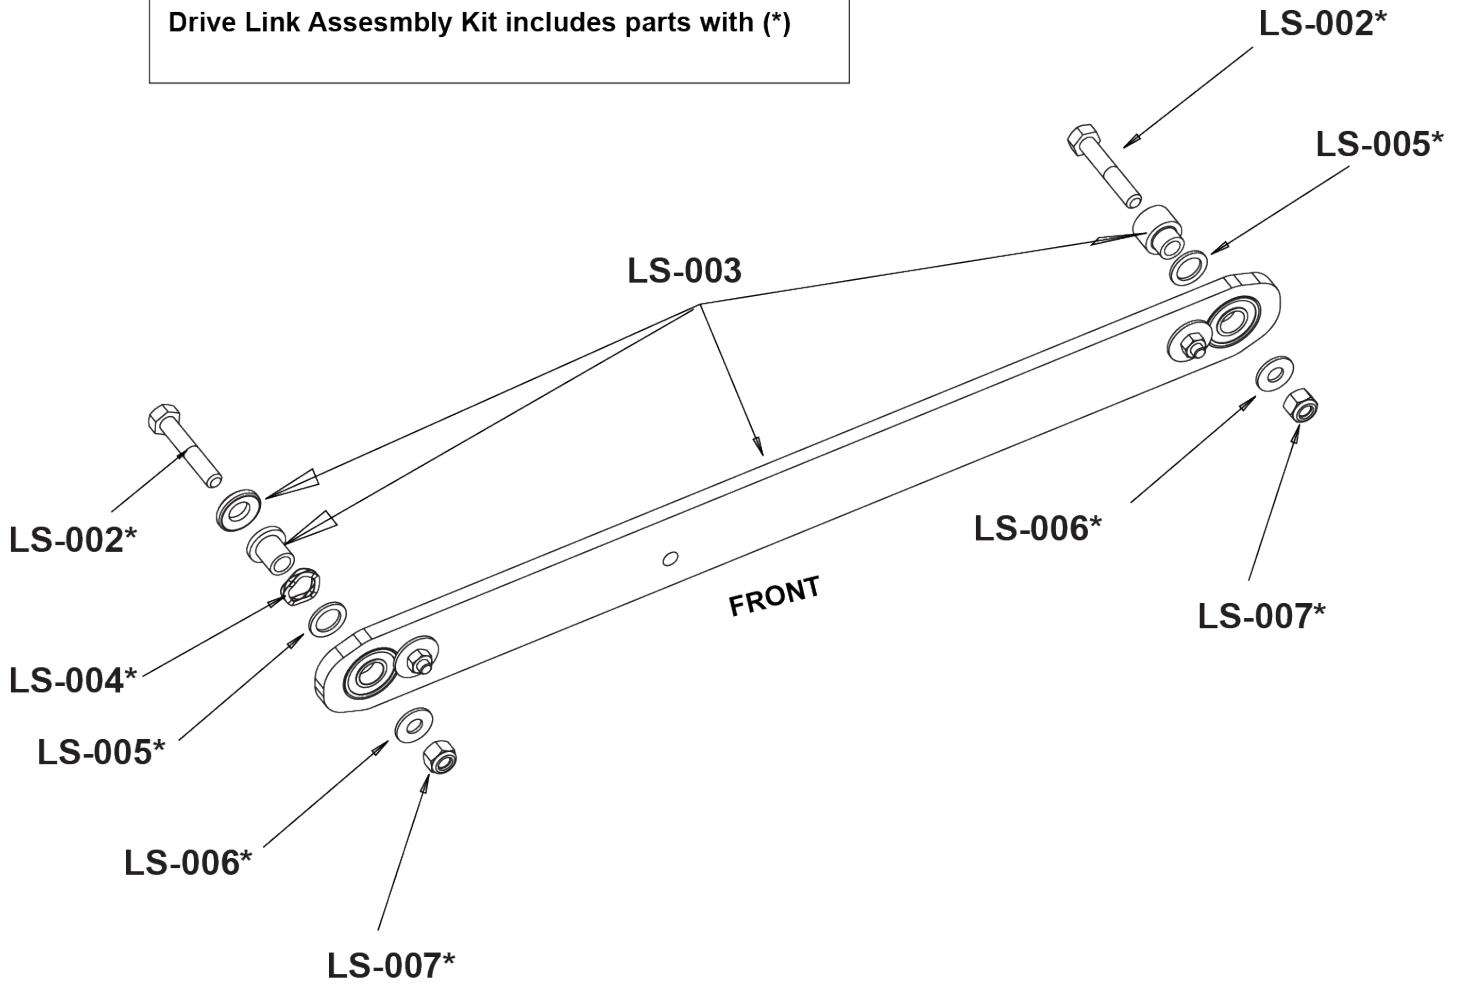

Linkage System

LS-001
Drive Link Assesmbly Kit includes parts with (*)

Parts List

Item	Alpha Code	Part Number	Description (Quantity)
LS-001	CXX, PFX	GK61-00002-0020	DRIVE LINKAGE ASSEMBLY KIT - INCLUDES PARTS IN ASTERISK (*)
LS-002*	CXX, PFX		BOLT 5/16-18X28
LS-003*	CXX, PFX		CONTROL LINK ASSEMBLY, 18"
LS-004*	CXX, PFX		SPRING, WAVE WASHER
LS-005*	CXX, PFX		WASHER 515-.750-062 FL-D ST ZN
LS-006*	CXX, PFX		WASHER 328-.750-062 FL-D ST ZN
LS-007*	CXX, PFX		HEX NUT 5/16-18 LOCKING