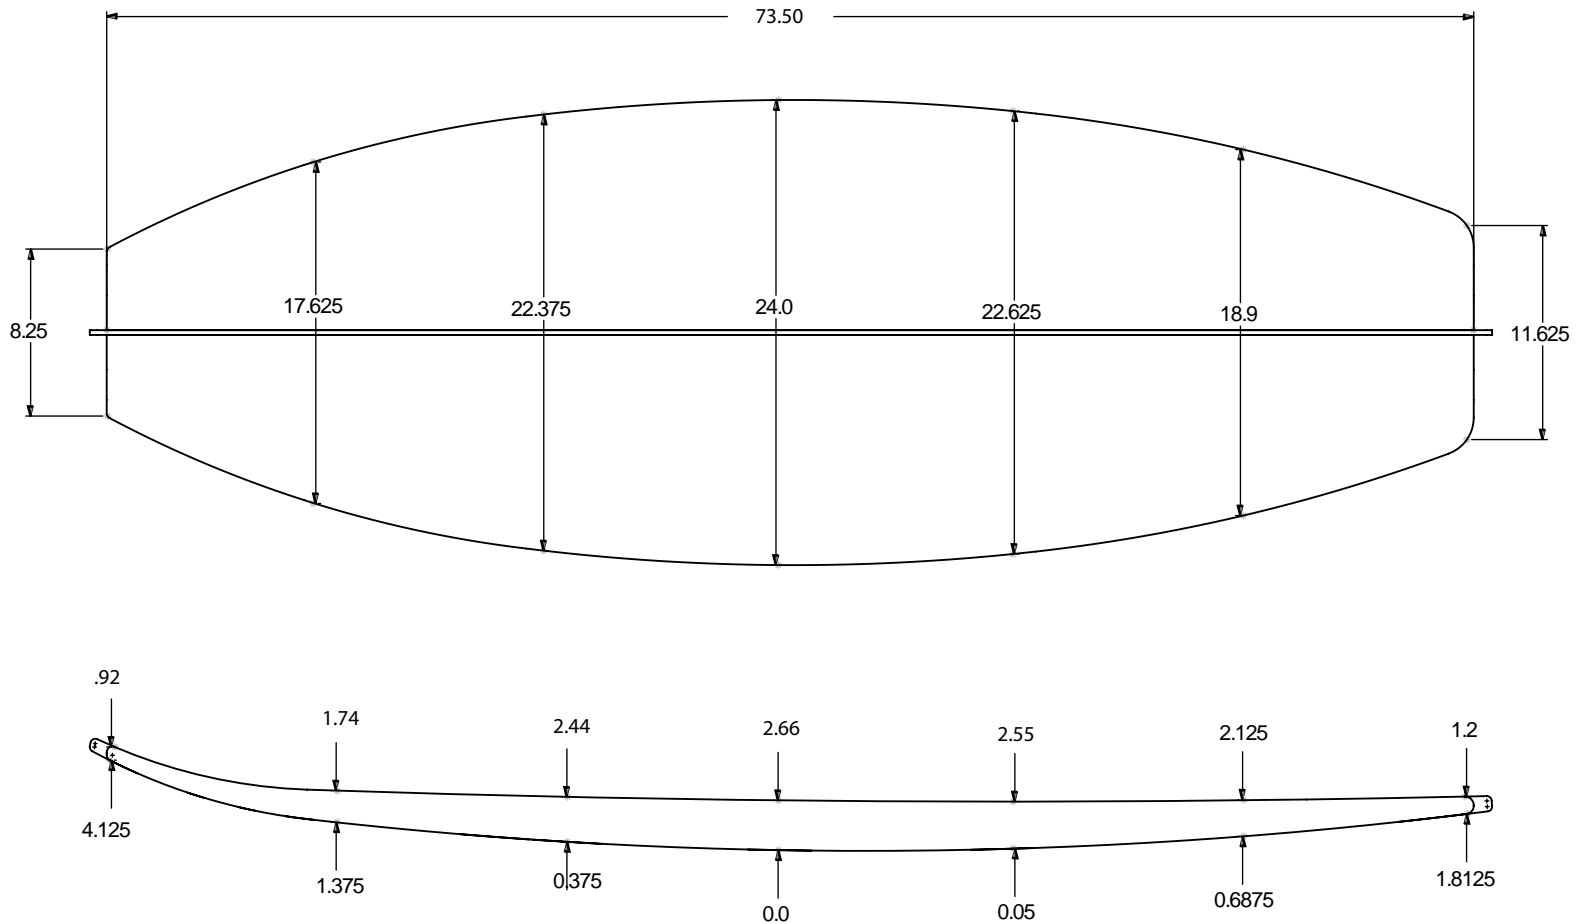

6'1" PESCADO

PRESSURE MOLDED EPS BLANKS

AVAILABLE DENSITIES:

*refer to density chart

STOCK STRINGER:

4mm poplar ply

Not Available in a Stringerless Blank

Updated 5-6-16

SHAPER'S COMMENTS:

Hybrid fish style blank with plenty of width throughout.
Good for hand shaping or tight tolerance machining.

THIS INFORMATION IN THIS DRAWING IS THE SOLE PROPERTY OF marko foam ANY REPRODUCTION IN PART OR AS A WHOLE WITHOUT THE WRITTEN PERMISSION OF marko foam IS PROHIBITED

100% RECYCLABLE

TITLE:

6'1" PESCADO

SHAPER:

Marko Foam